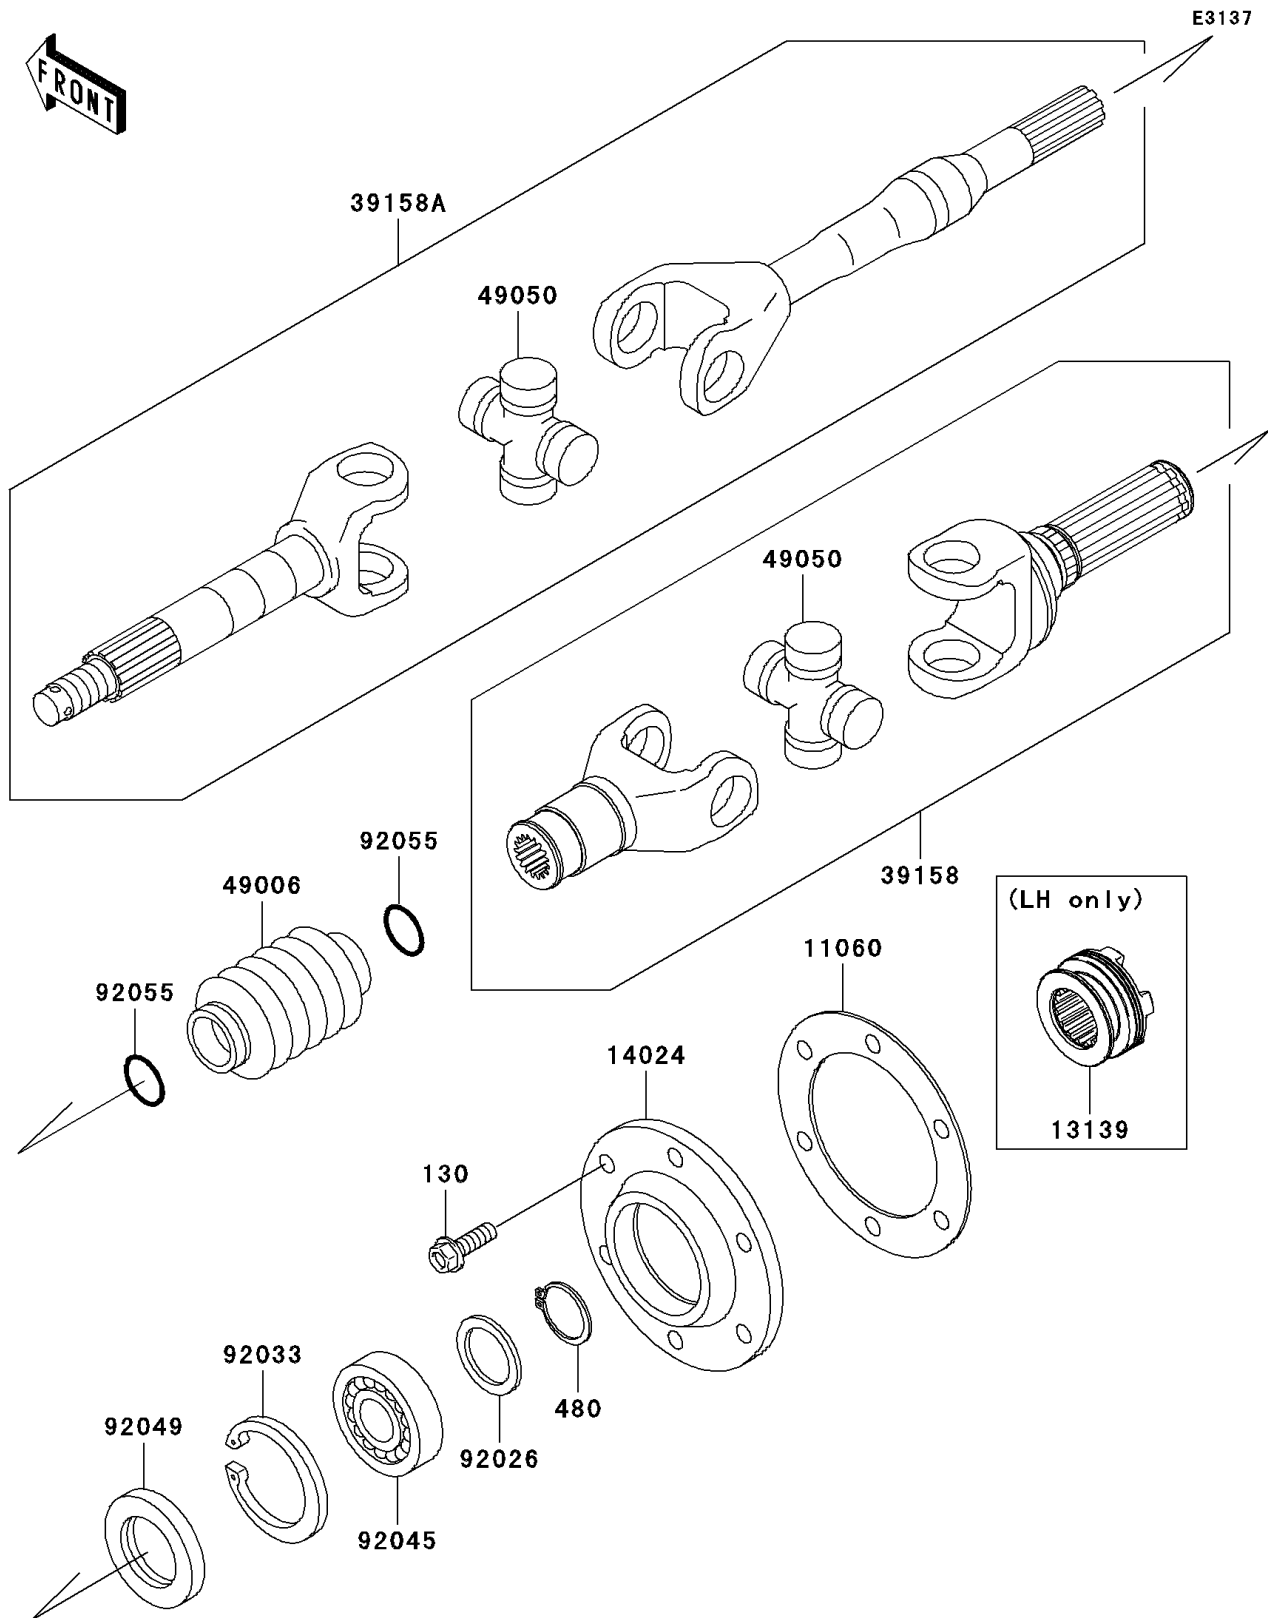

2008 Mule 3010 4X4

PARTS DIAGRAM

Drive Shaft-Rear

2008 Mule 3010 4X4

PARTS LIST

Drive Shaft-Rear

ITEM NAME

PART NUMBER

QUANTITY
