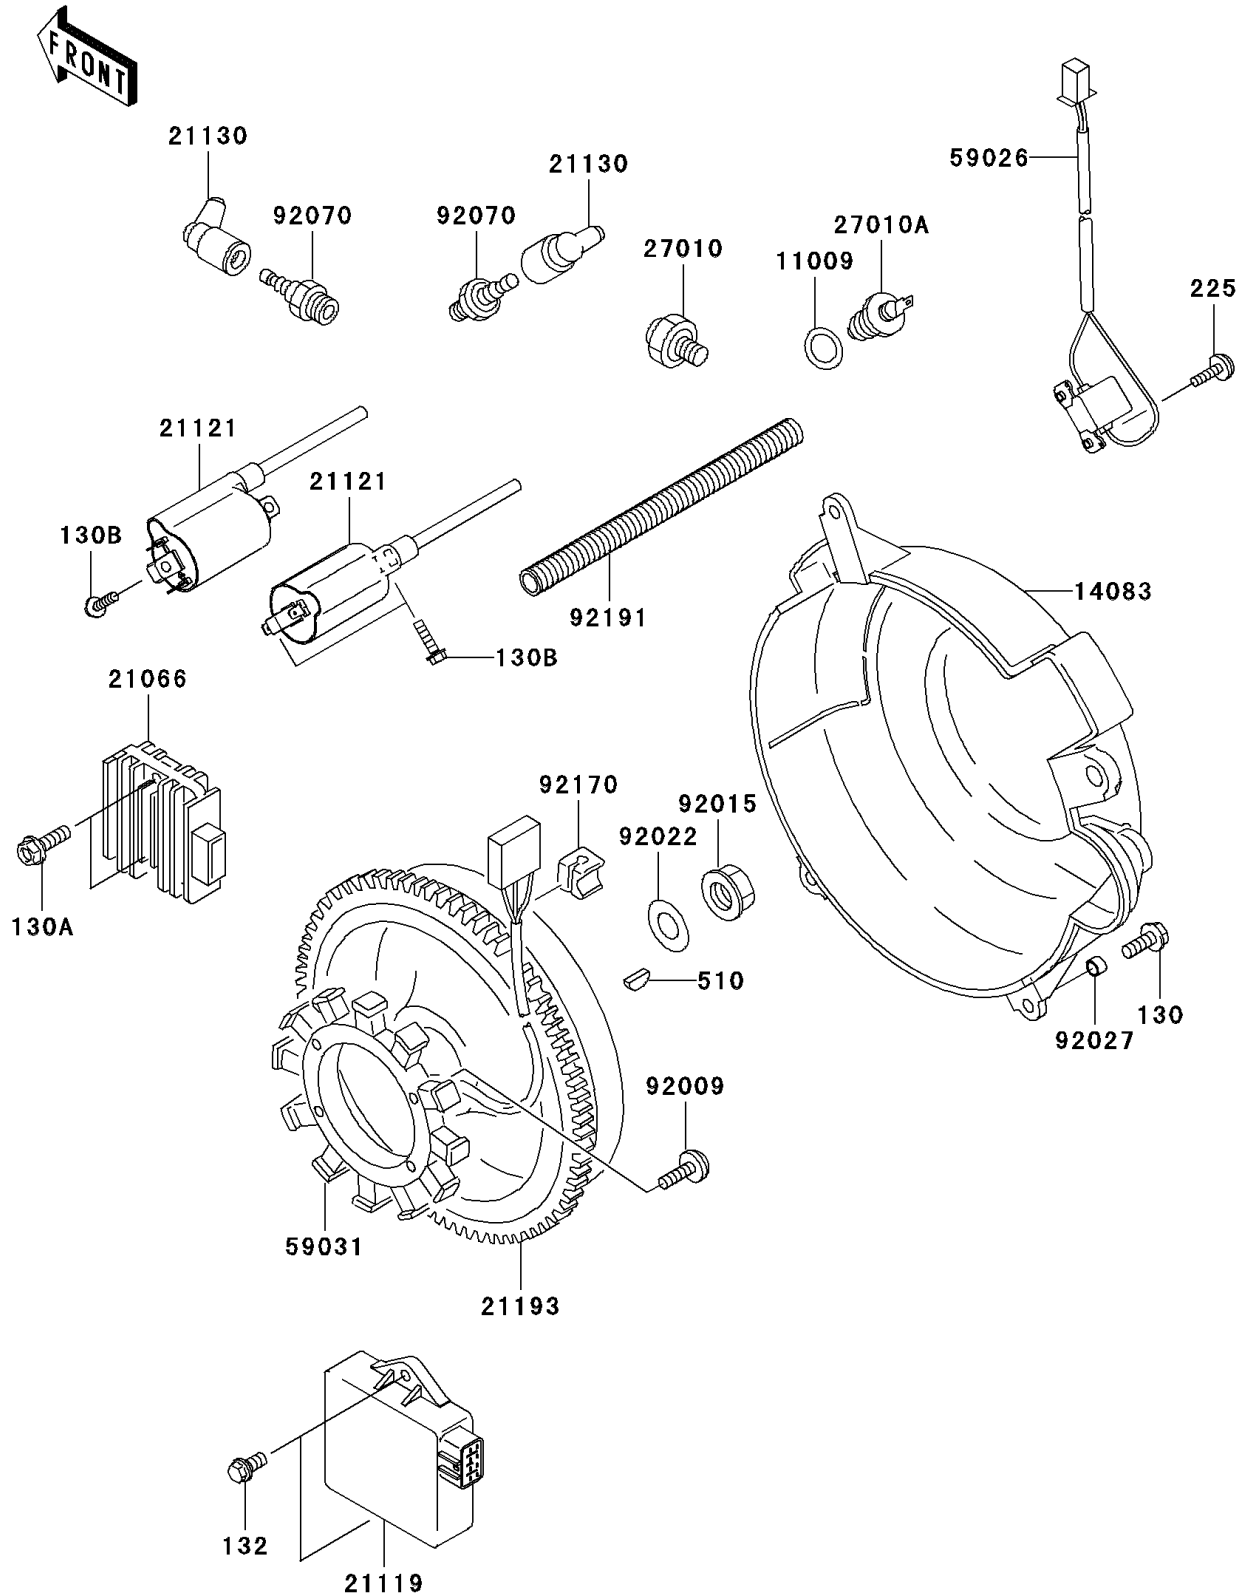

2008 Mule 3010 4X4

PARTS DIAGRAM

Generator/Ignition Coil

E1811

2008 Mule 3010 4X4

PARTS LIST

Generator/Ignition Coil

ITEM NAME

PART NUMBER

QUANTITY
