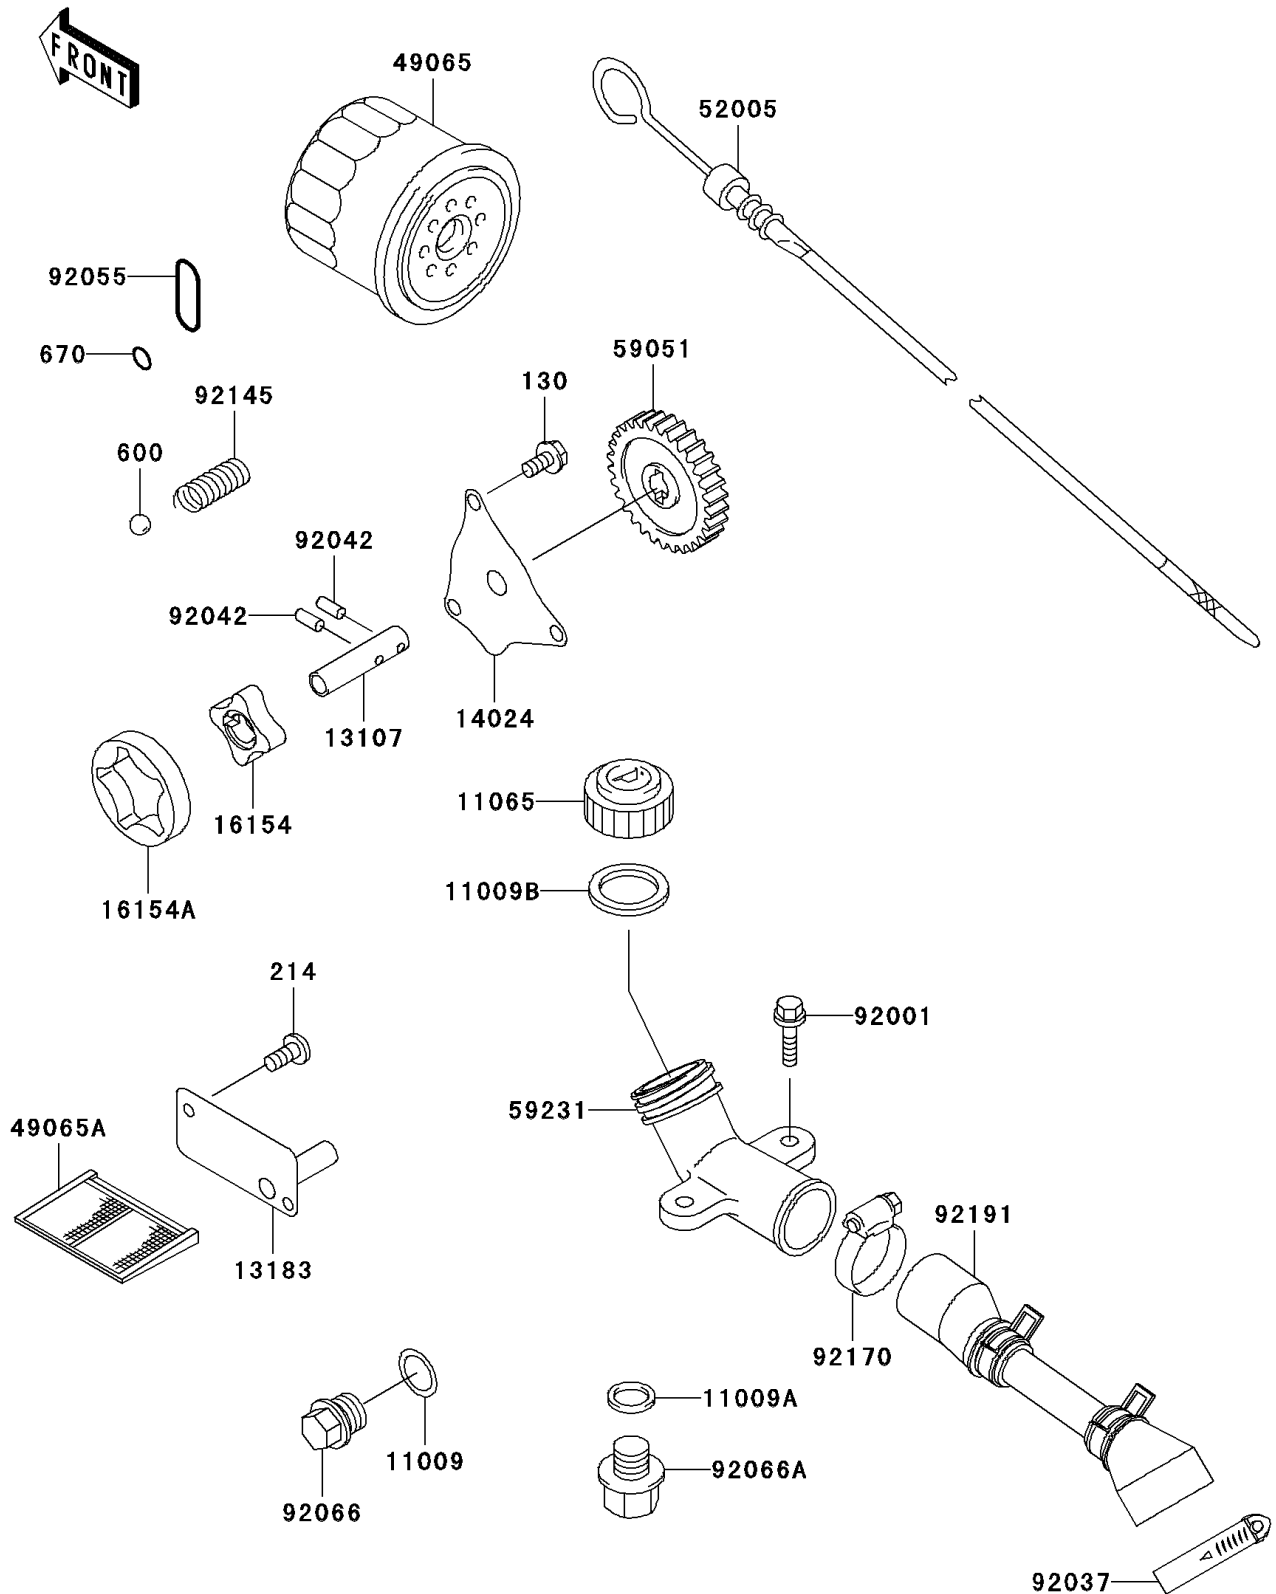

## PARTS DIAGRAM

### Oil Pump/Oil Filter

E1710

# 2008 Mule 3010 4X4

## PARTS LIST

Oil Pump/Oil Filter

**ITEM NAME**

**PART NUMBER**

**QUANTITY**

---