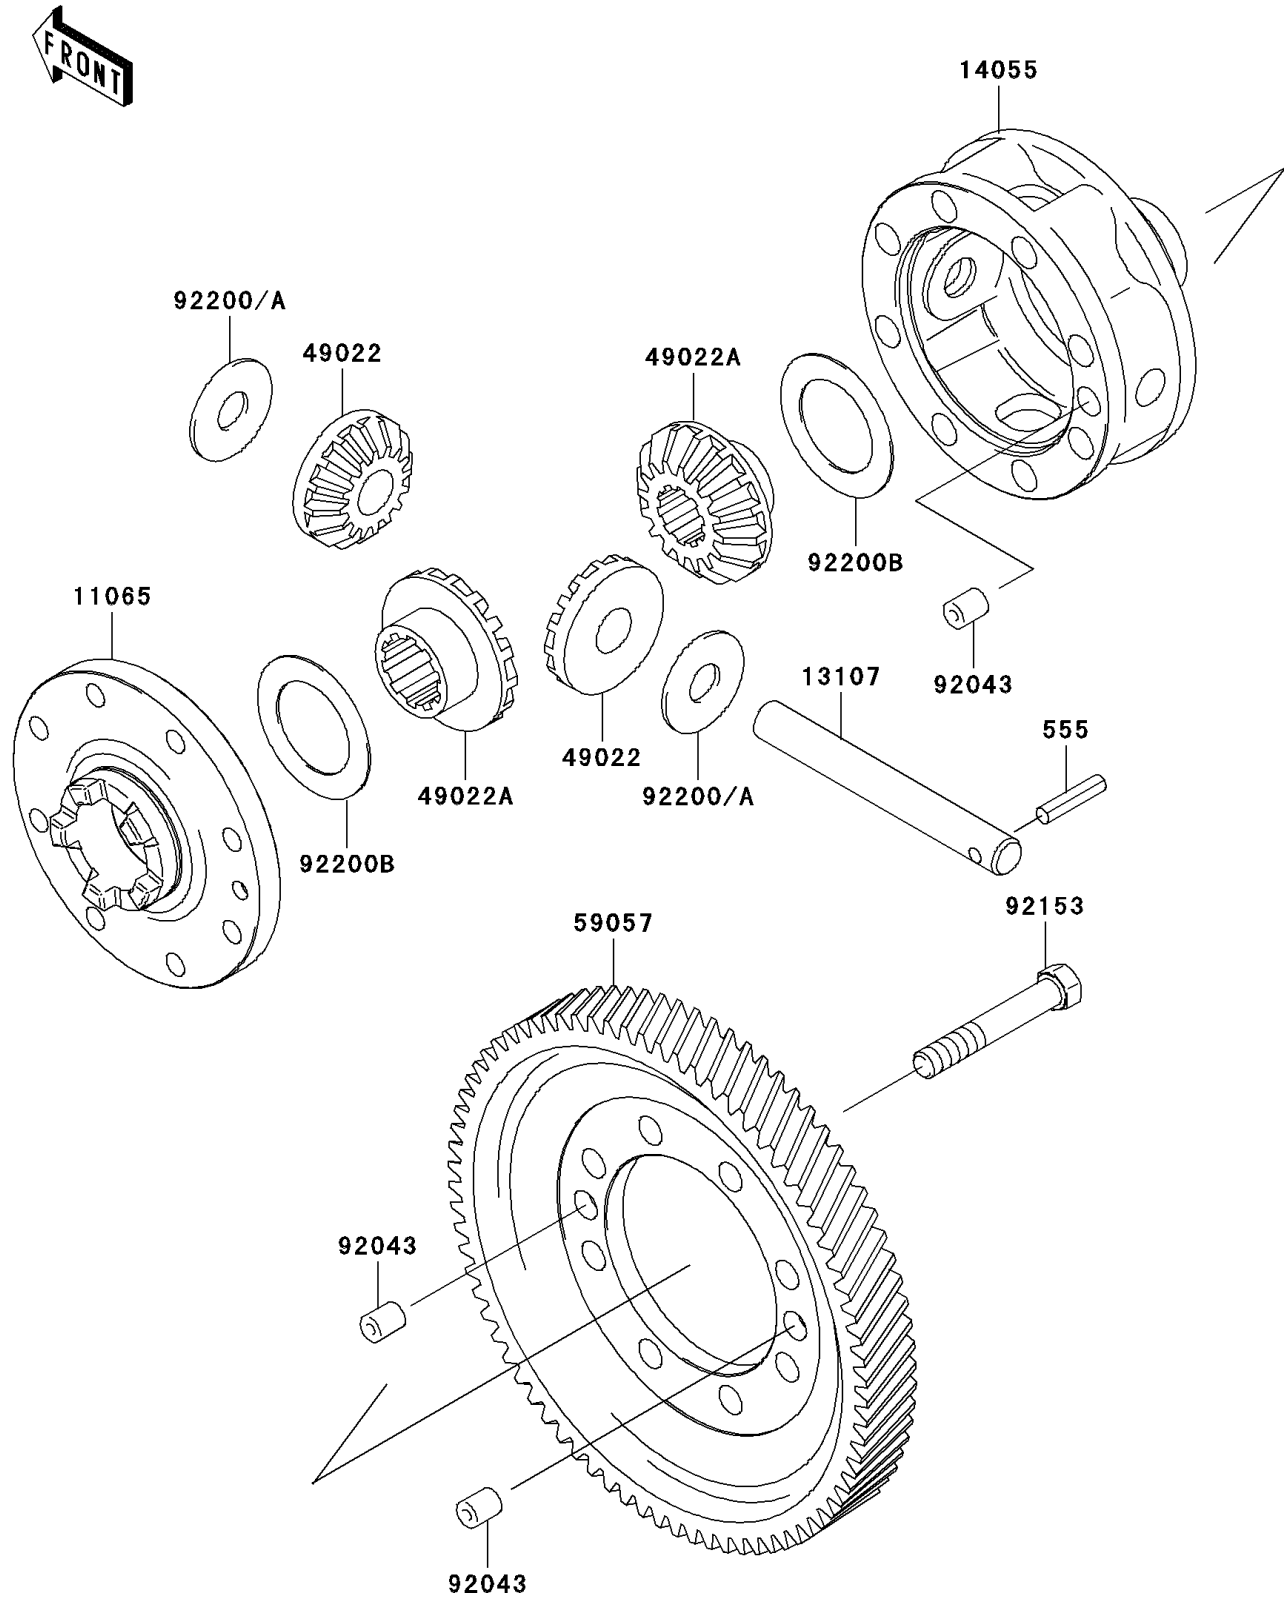

2008 Mule 3010 4X4

PARTS DIAGRAM

Differential

E1451

2008 Mule 3010 4X4

PARTS LIST

Differential

ITEM NAME

PART NUMBER

QUANTITY
