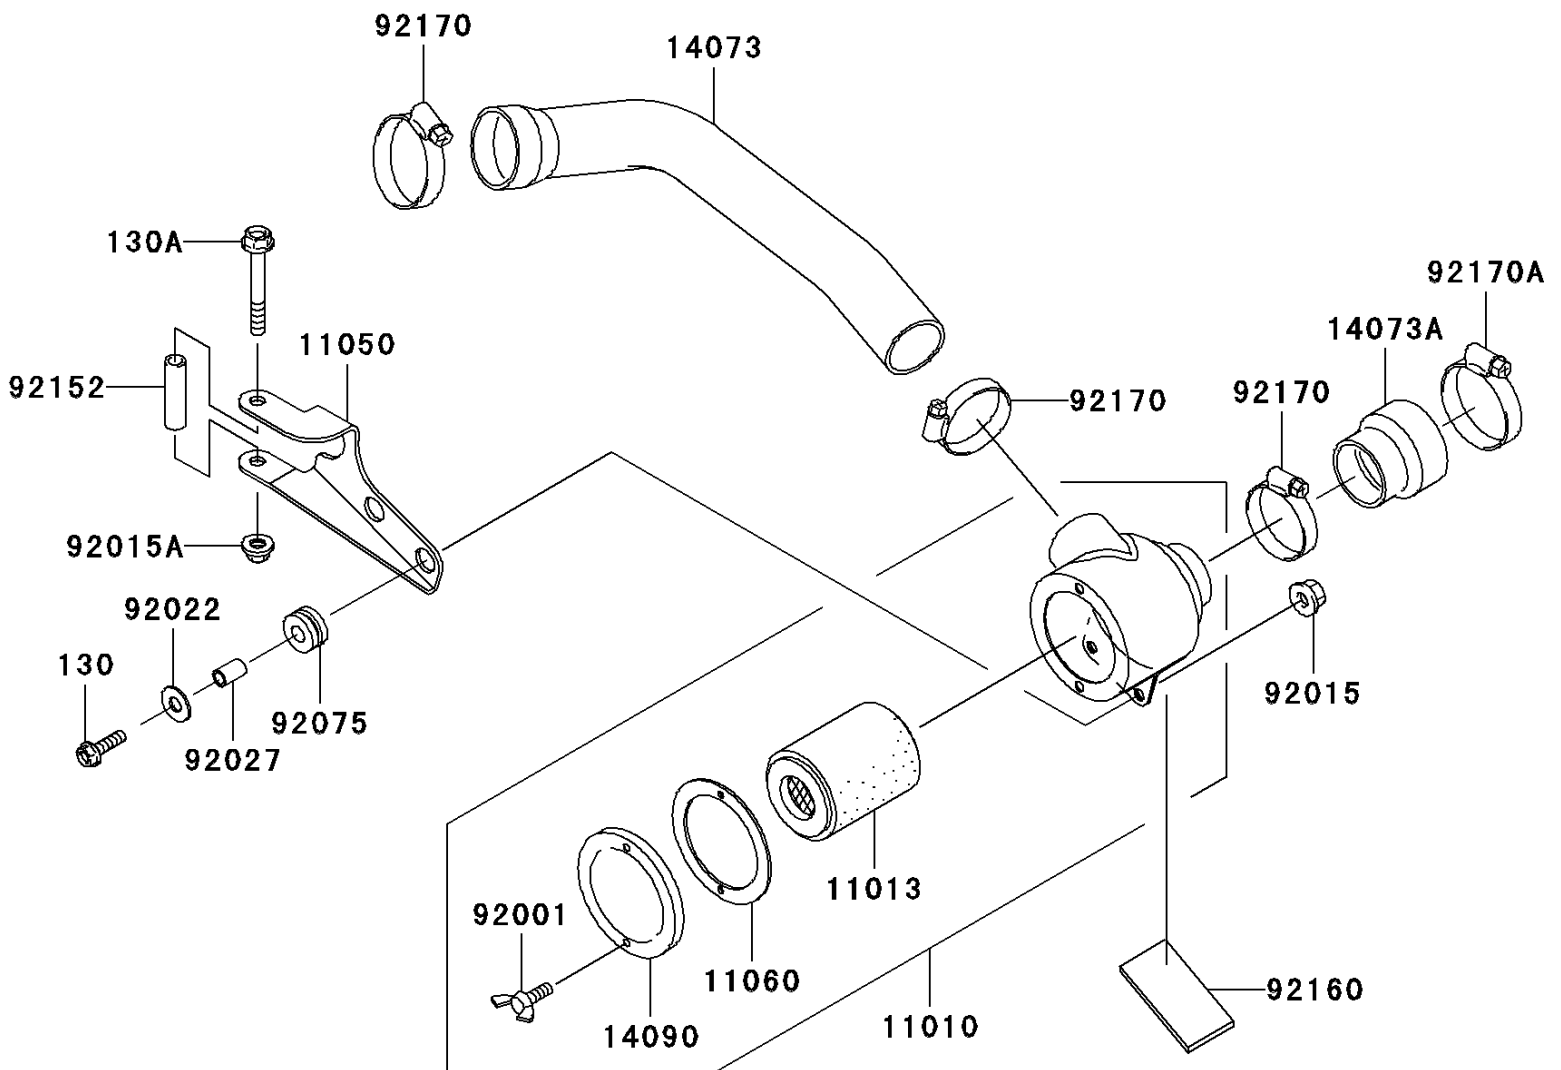

2008 Mule 3010 4X4

PARTS DIAGRAM

Air Cleaner-Belt Converter

E1394

2008 Mule 3010 4X4

PARTS LIST

Air Cleaner-Belt Converter

ITEM NAME

PART NUMBER

QUANTITY
