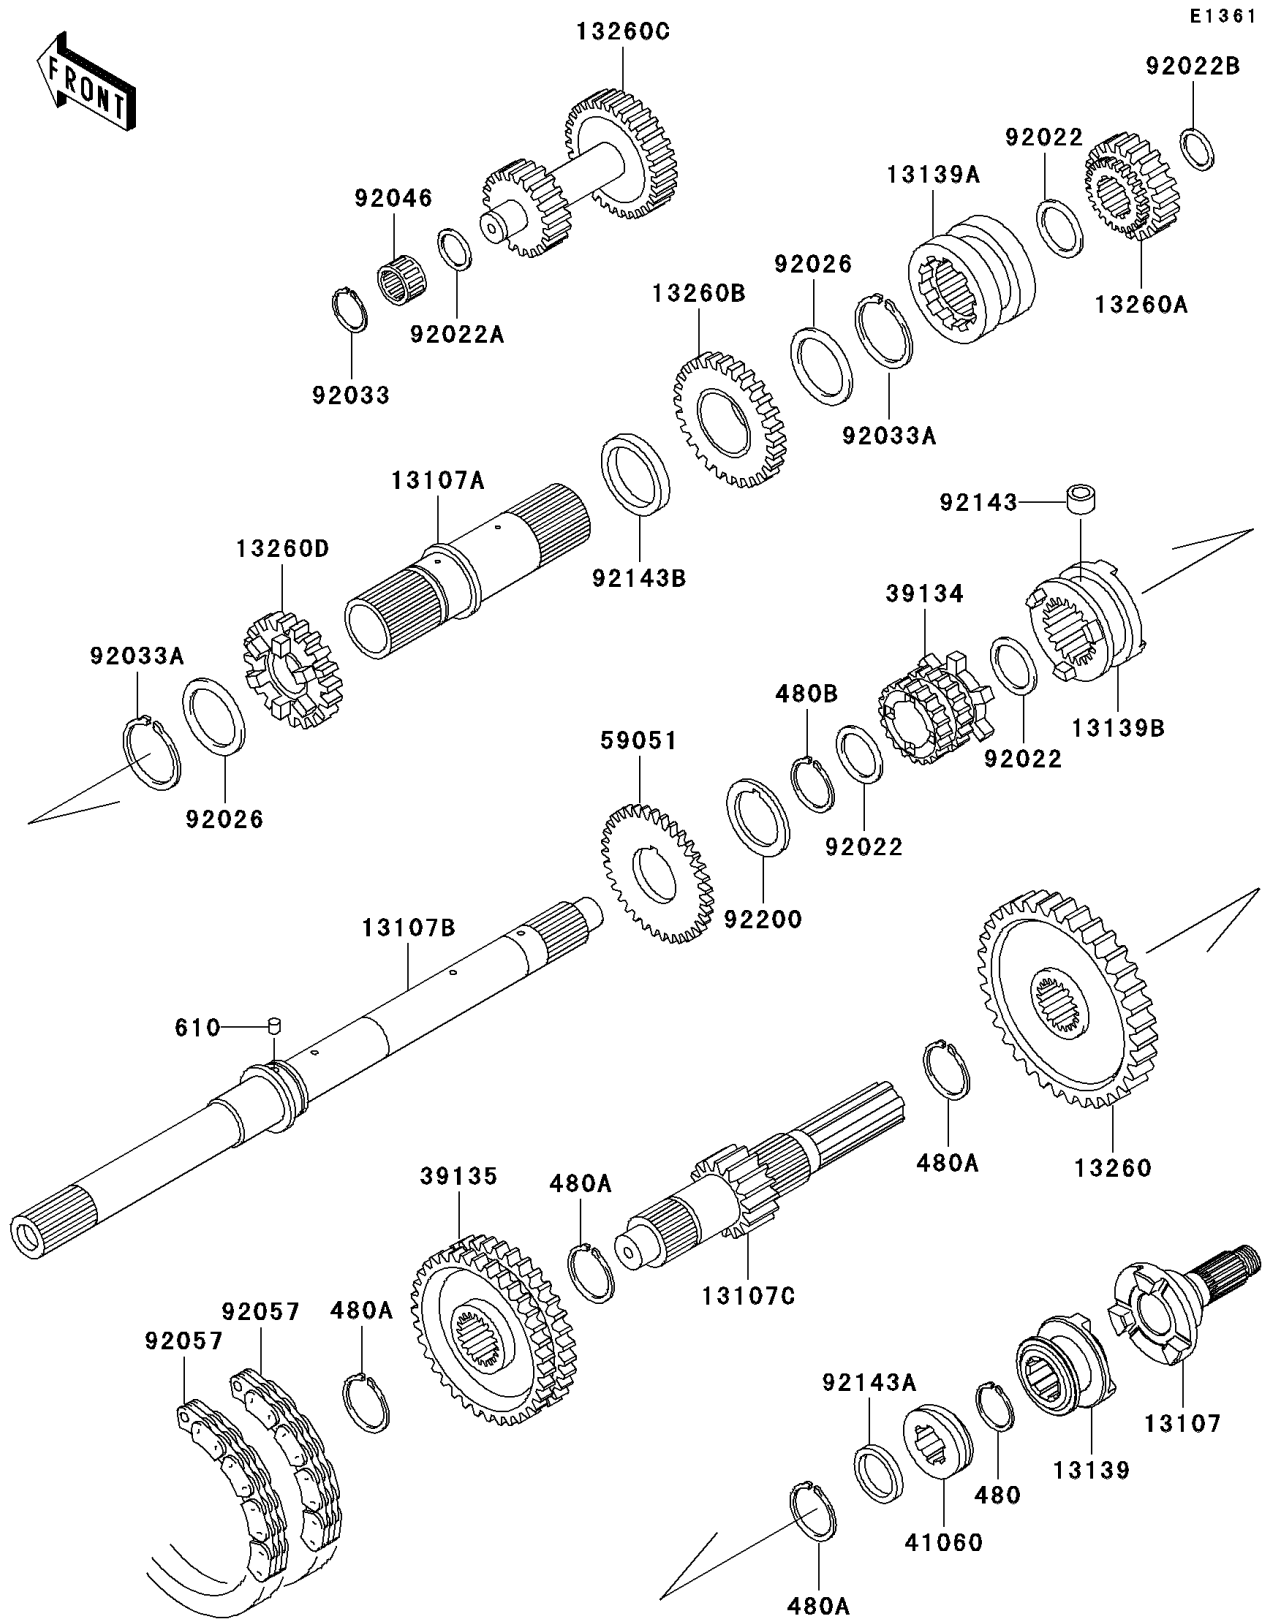

2008 Mule 3010 4X4

PARTS DIAGRAM

Transmission

2008 Mule 3010 4X4

PARTS LIST

Transmission

ITEM NAME

PART NUMBER

QUANTITY
