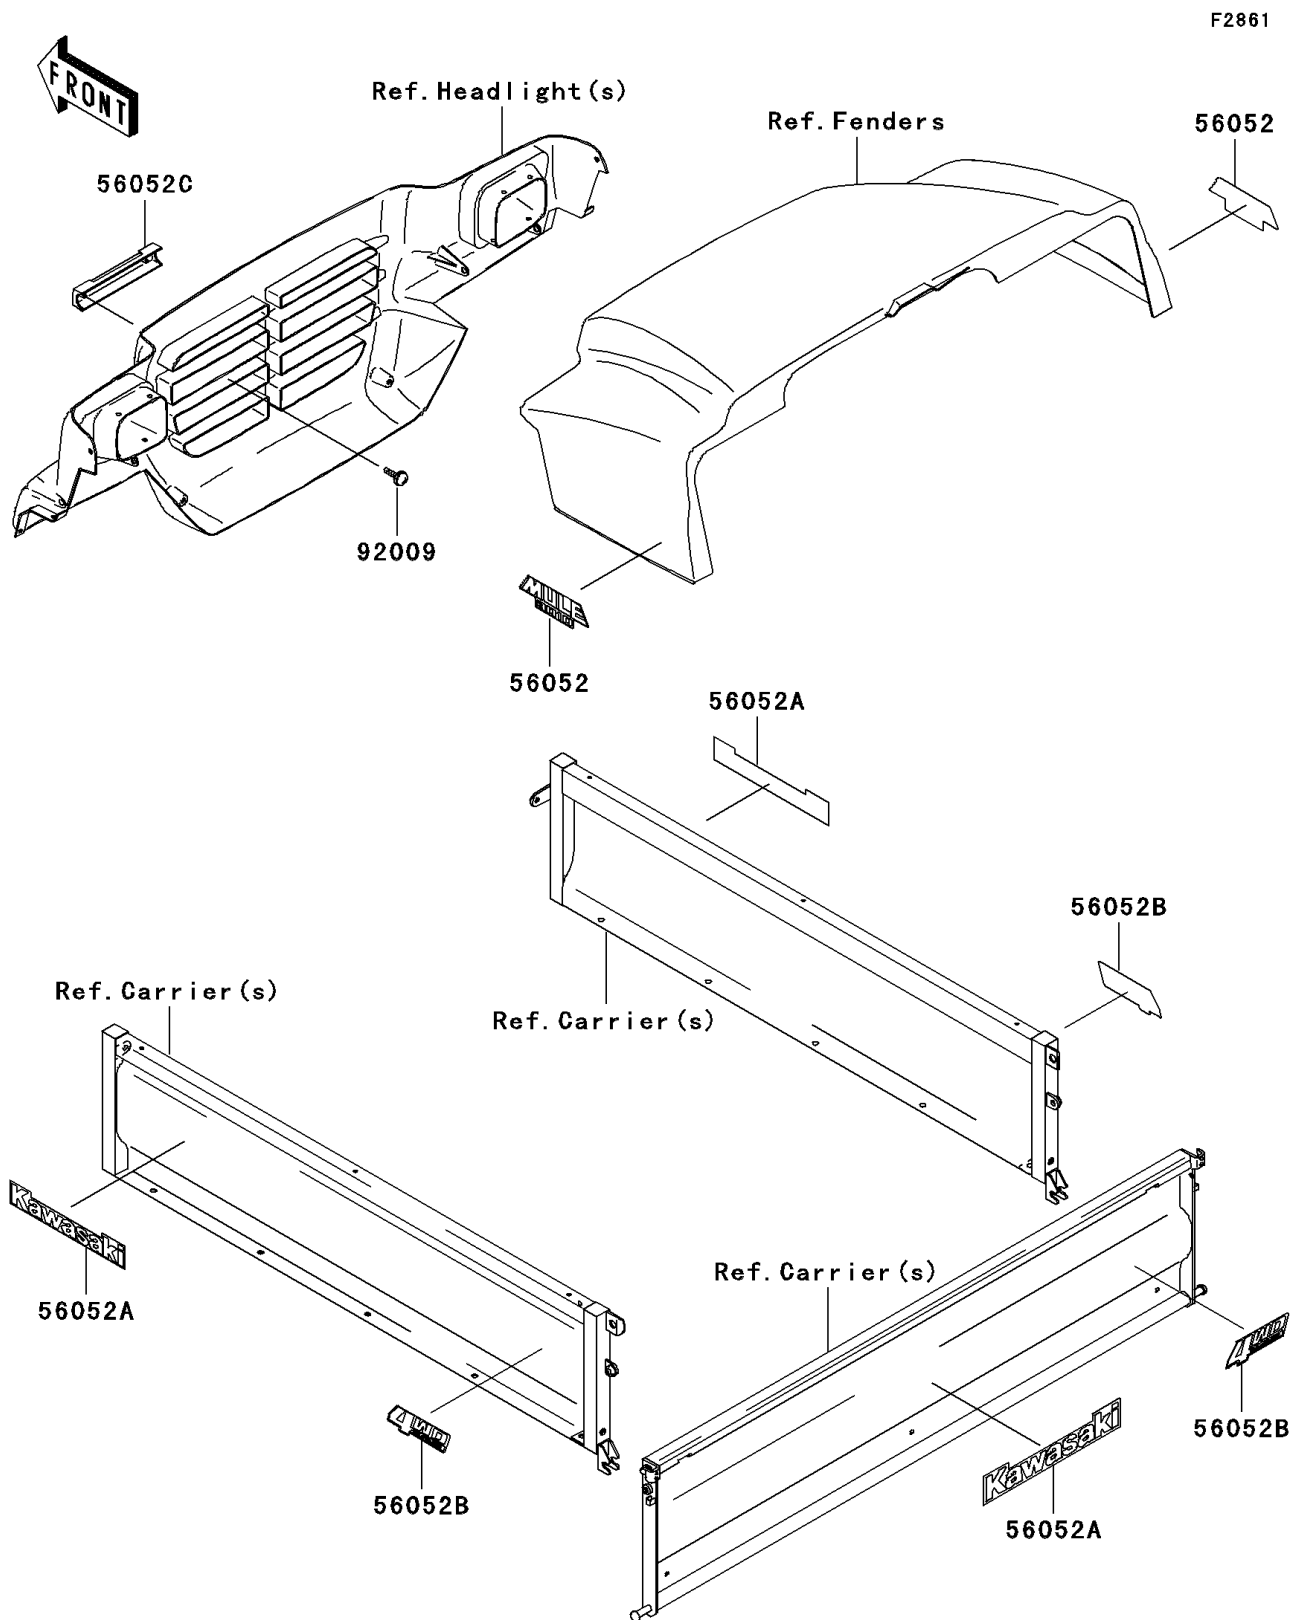

2008 Mule 3010 4x4 Hardwoods Green HD

PARTS DIAGRAM

Decals

2008 Mule 3010 4x4 Hardwoods Green HD

PARTS LIST

Decals

ITEM NAME	PART NUMBER	QUANTITY
-----------	-------------	----------
