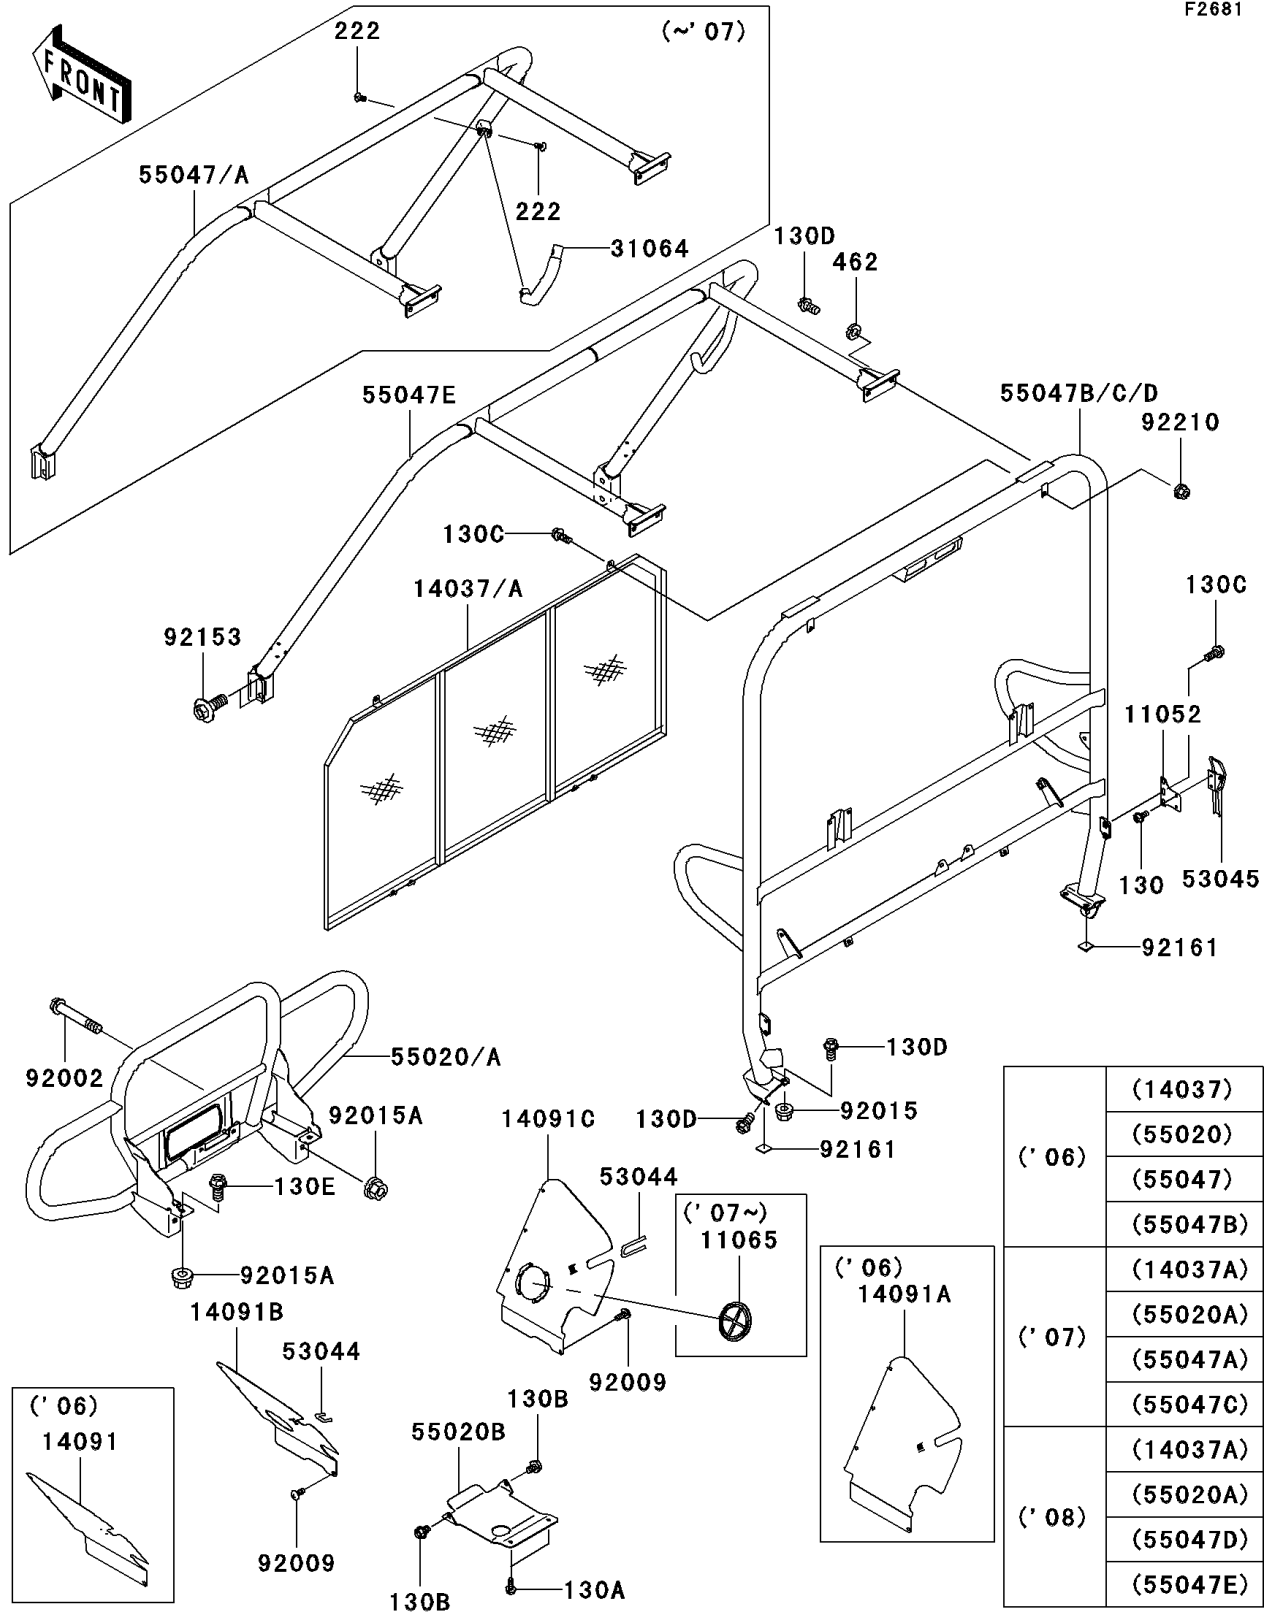

## PARTS DIAGRAM Guards/Cab Frame

F2681

('06)	(14037)
	(55020)
	(55047)
	(55047B)
('07)	(14037A)
	(55020A)
	(55047C)
('08)	(14037A)
	(55020A)
	(55047D)
	(55047E)

## PARTS LIST

Guards/Cab Frame

ITEM NAME	PART NUMBER	QUANTITY
-----------	-------------	----------

---