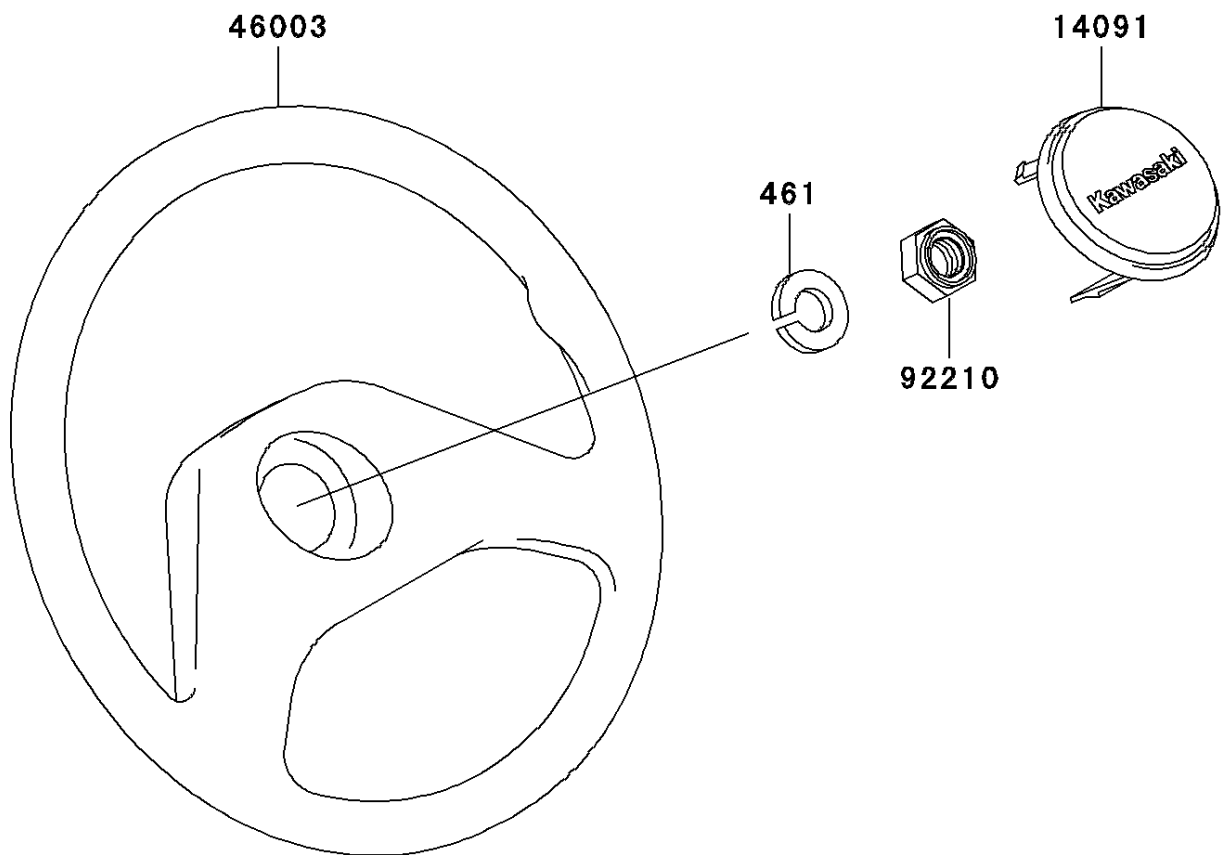

2008 Mule 3010 4x4 Hardwoods Green HD

Kawasaki
Let the Good Times Roll®

PARTS DIAGRAM

Steering Wheel

F2311

2008 Mule 3010 4x4 Hardwoods Green HD

PARTS LIST

Steering Wheel

ITEM NAME	PART NUMBER	QUANTITY
-----------	-------------	----------
