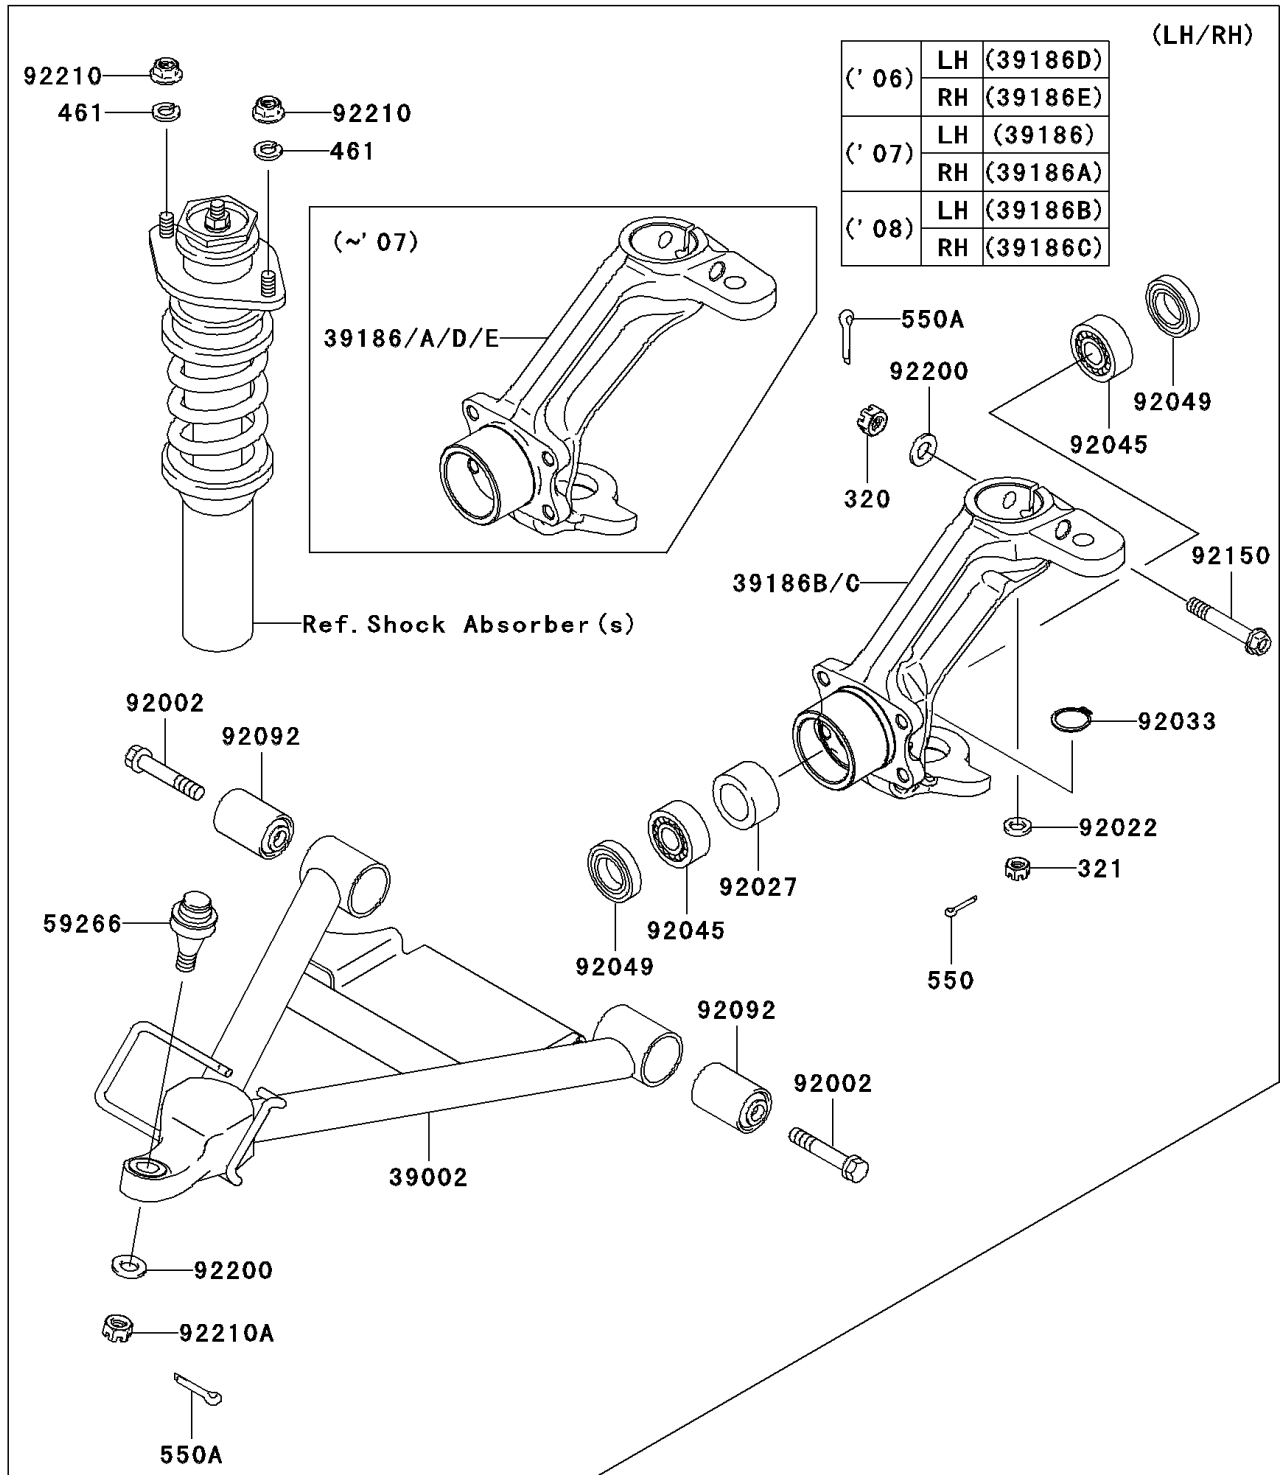

2008 Mule 3010 4x4 Hardwoods Green HD

PARTS DIAGRAM

Front Suspension

F2152

2008 Mule 3010 4x4 Hardwoods Green HD

PARTS LIST

Front Suspension

ITEM NAME	PART NUMBER	QUANTITY
-----------	-------------	----------
