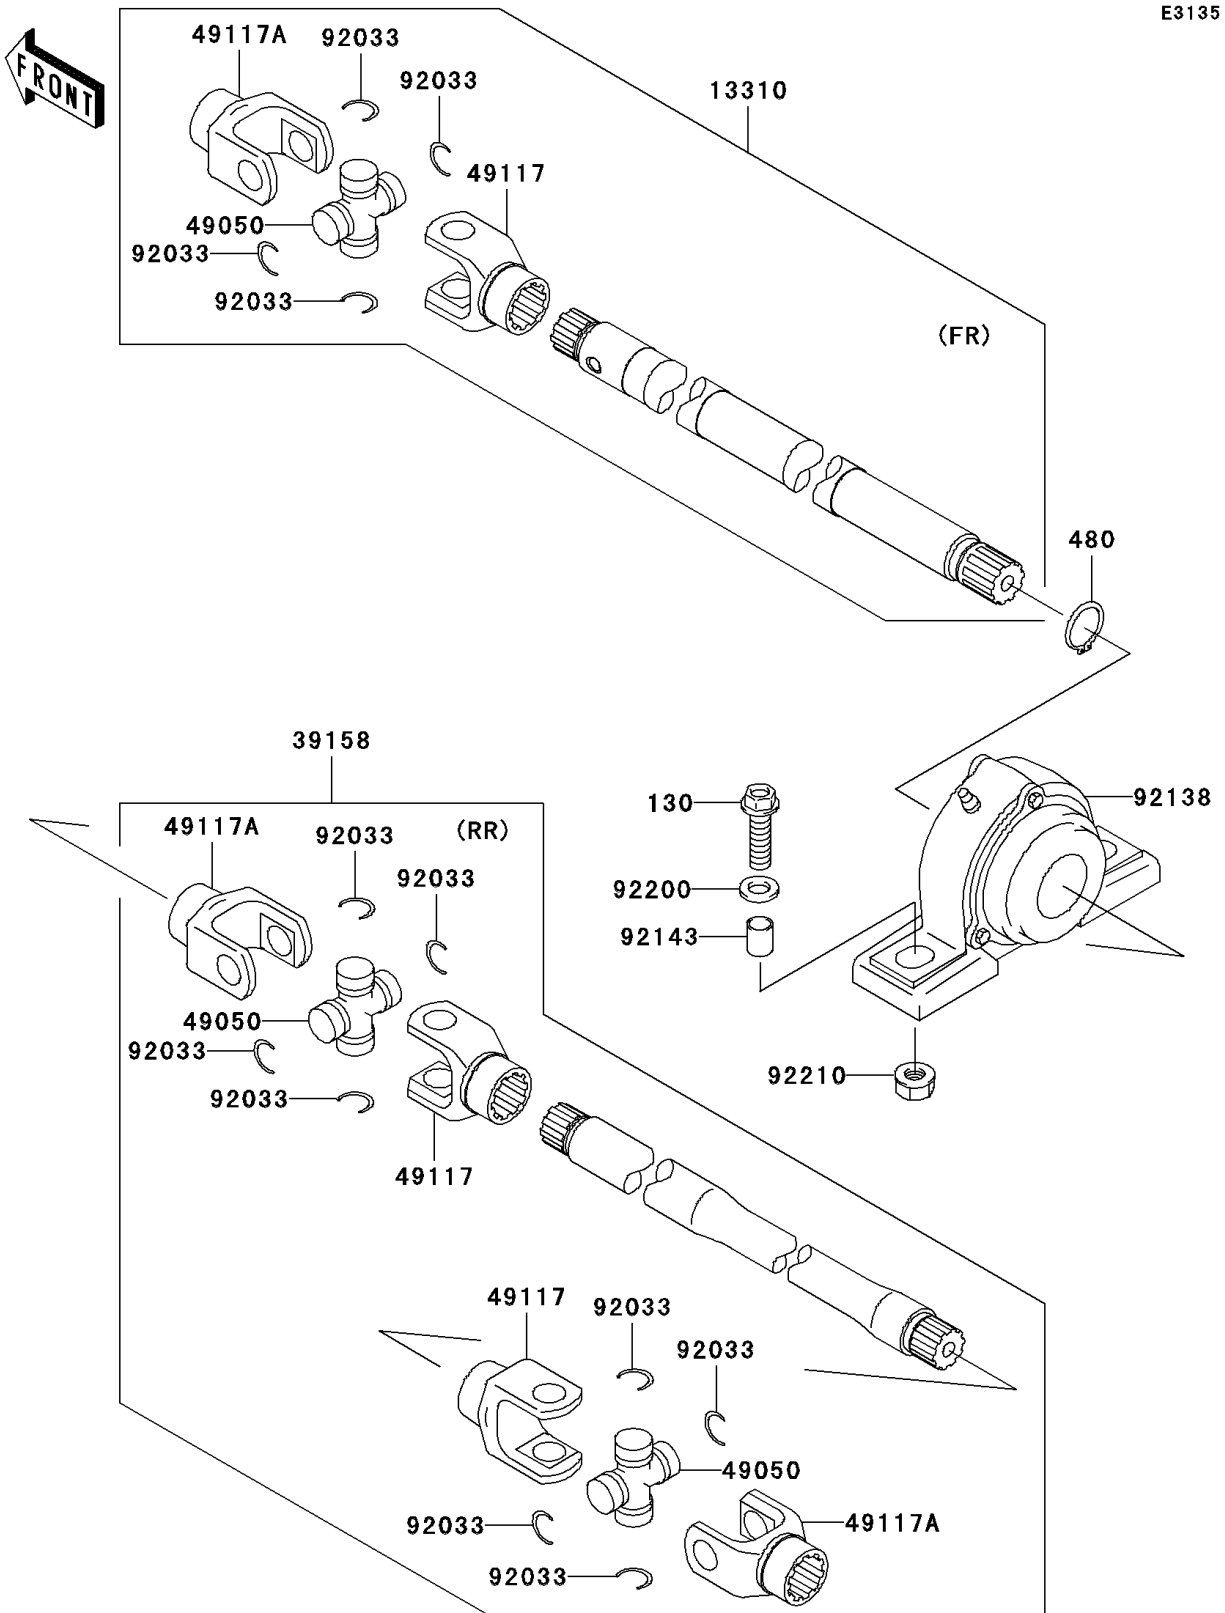

2008 Mule 3010 4x4 Hardwoods Green HD

PARTS DIAGRAM Drive Shaft-Propeller

2008 Mule 3010 4x4 Hardwoods Green HD

PARTS LIST

Drive Shaft-Propeller

ITEM NAME	PART NUMBER	QUANTITY
-----------	-------------	----------
