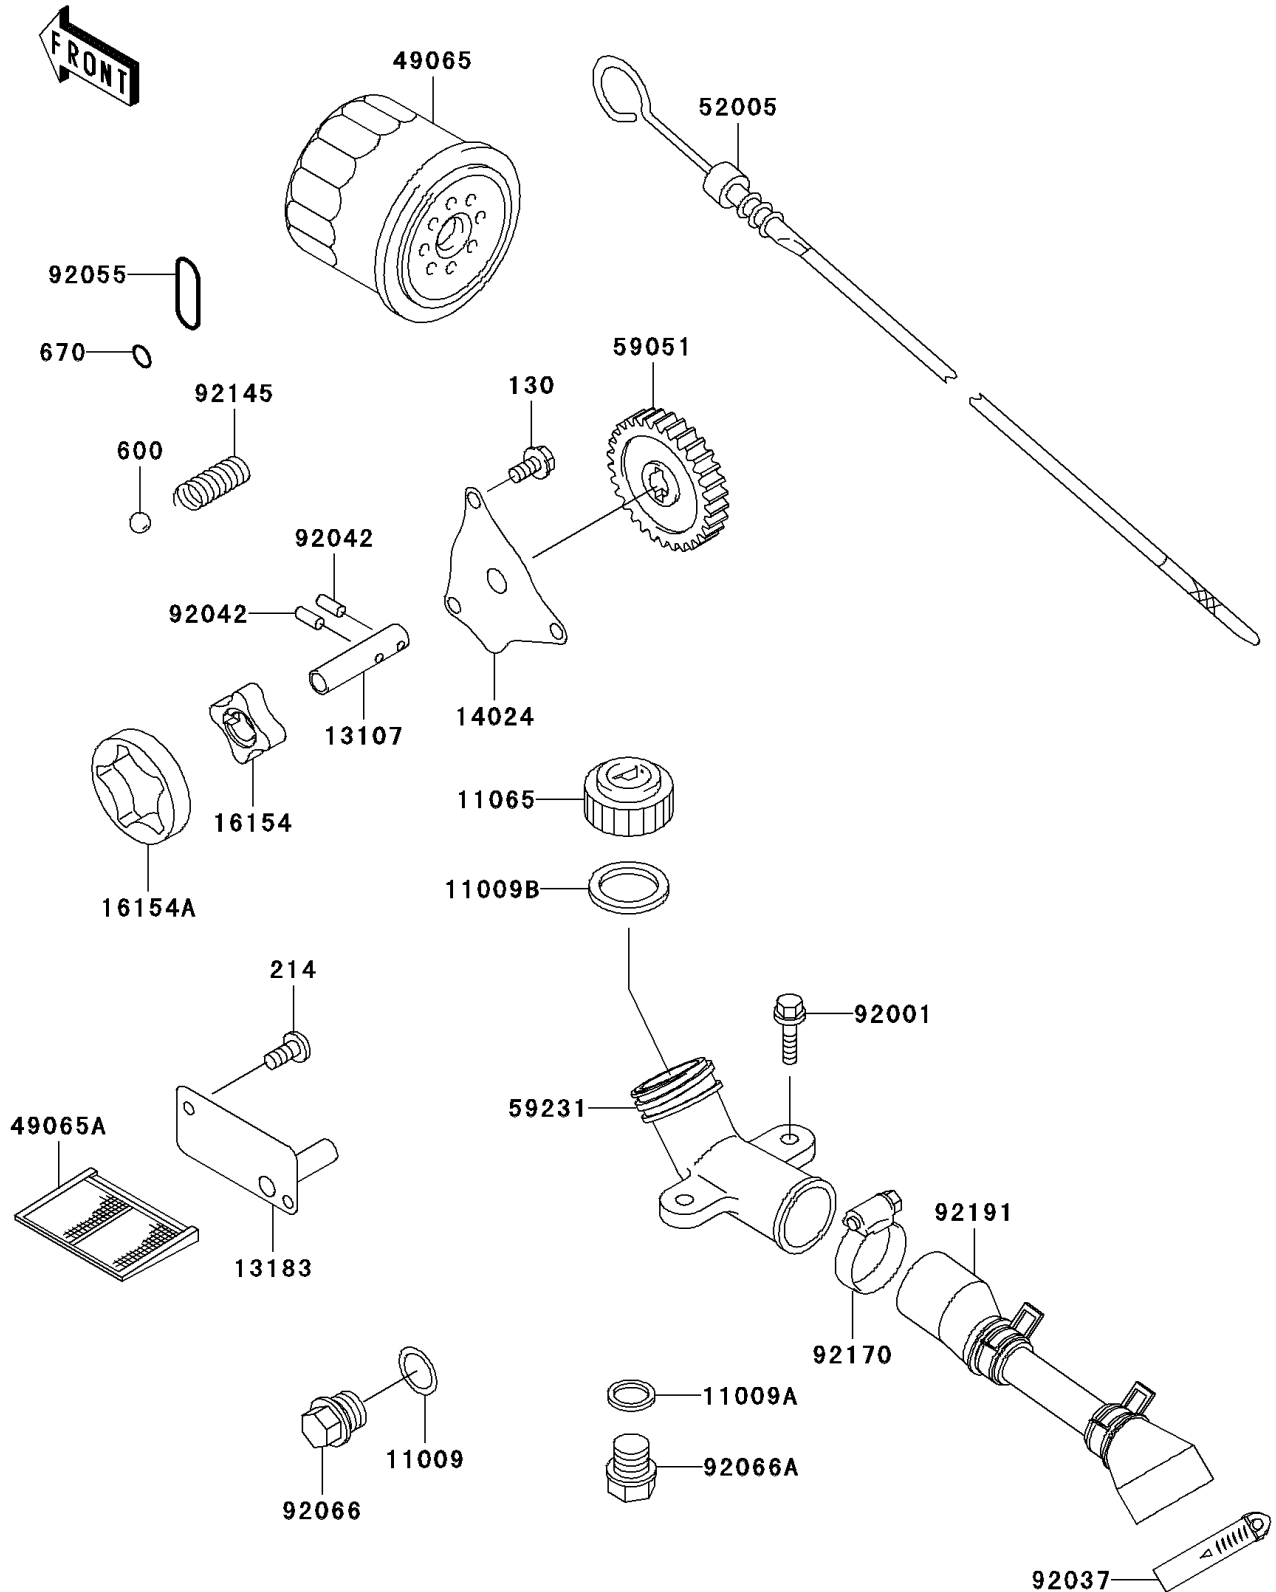

2008 Mule 3010 4x4 Hardwoods Green HD

PARTS DIAGRAM

Oil Pump/Oil Filter

E1710

2008 Mule 3010 4x4 Hardwoods Green HD

PARTS LIST

Oil Pump/Oil Filter

ITEM NAME	PART NUMBER	QUANTITY
-----------	-------------	----------
