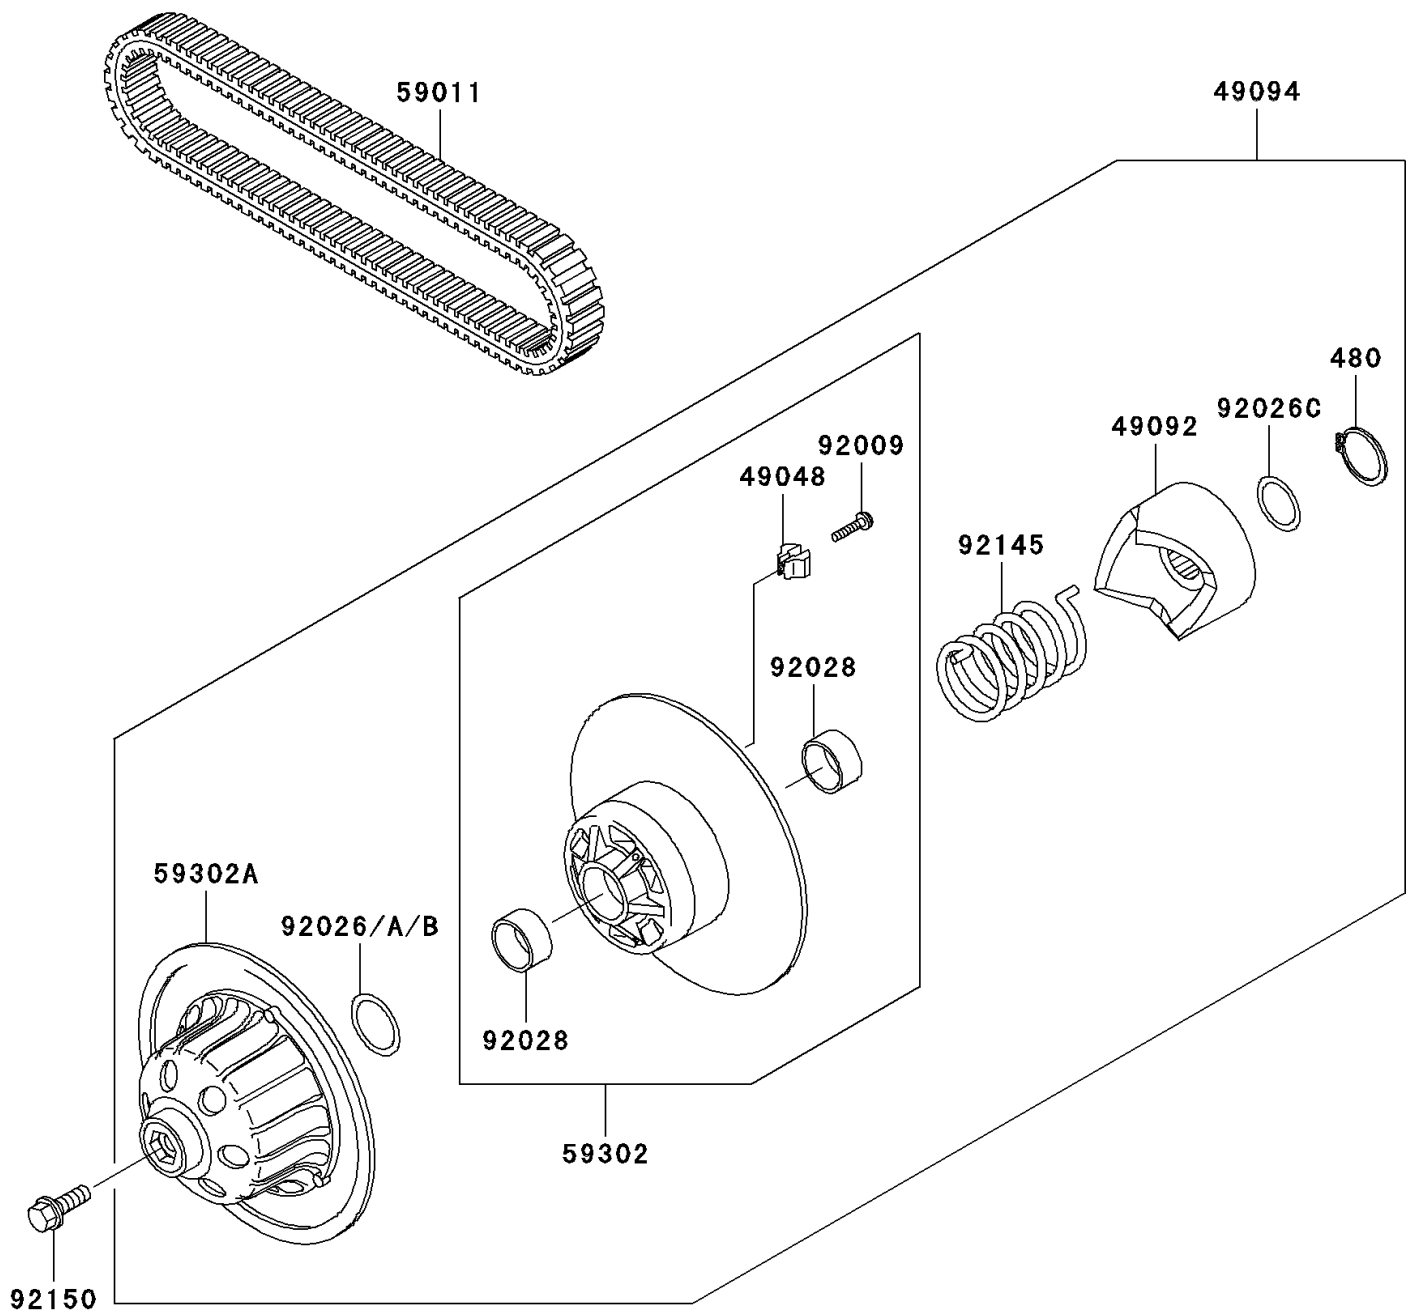

2008 Mule 3010 4x4 Hardwoods Green HD

PARTS DIAGRAM

Driven Converter/Drive Belt

E1392

2008 Mule 3010 4x4 Hardwoods Green HD

PARTS LIST

Driven Converter/Drive Belt

ITEM NAME	PART NUMBER	QUANTITY
-----------	-------------	----------
