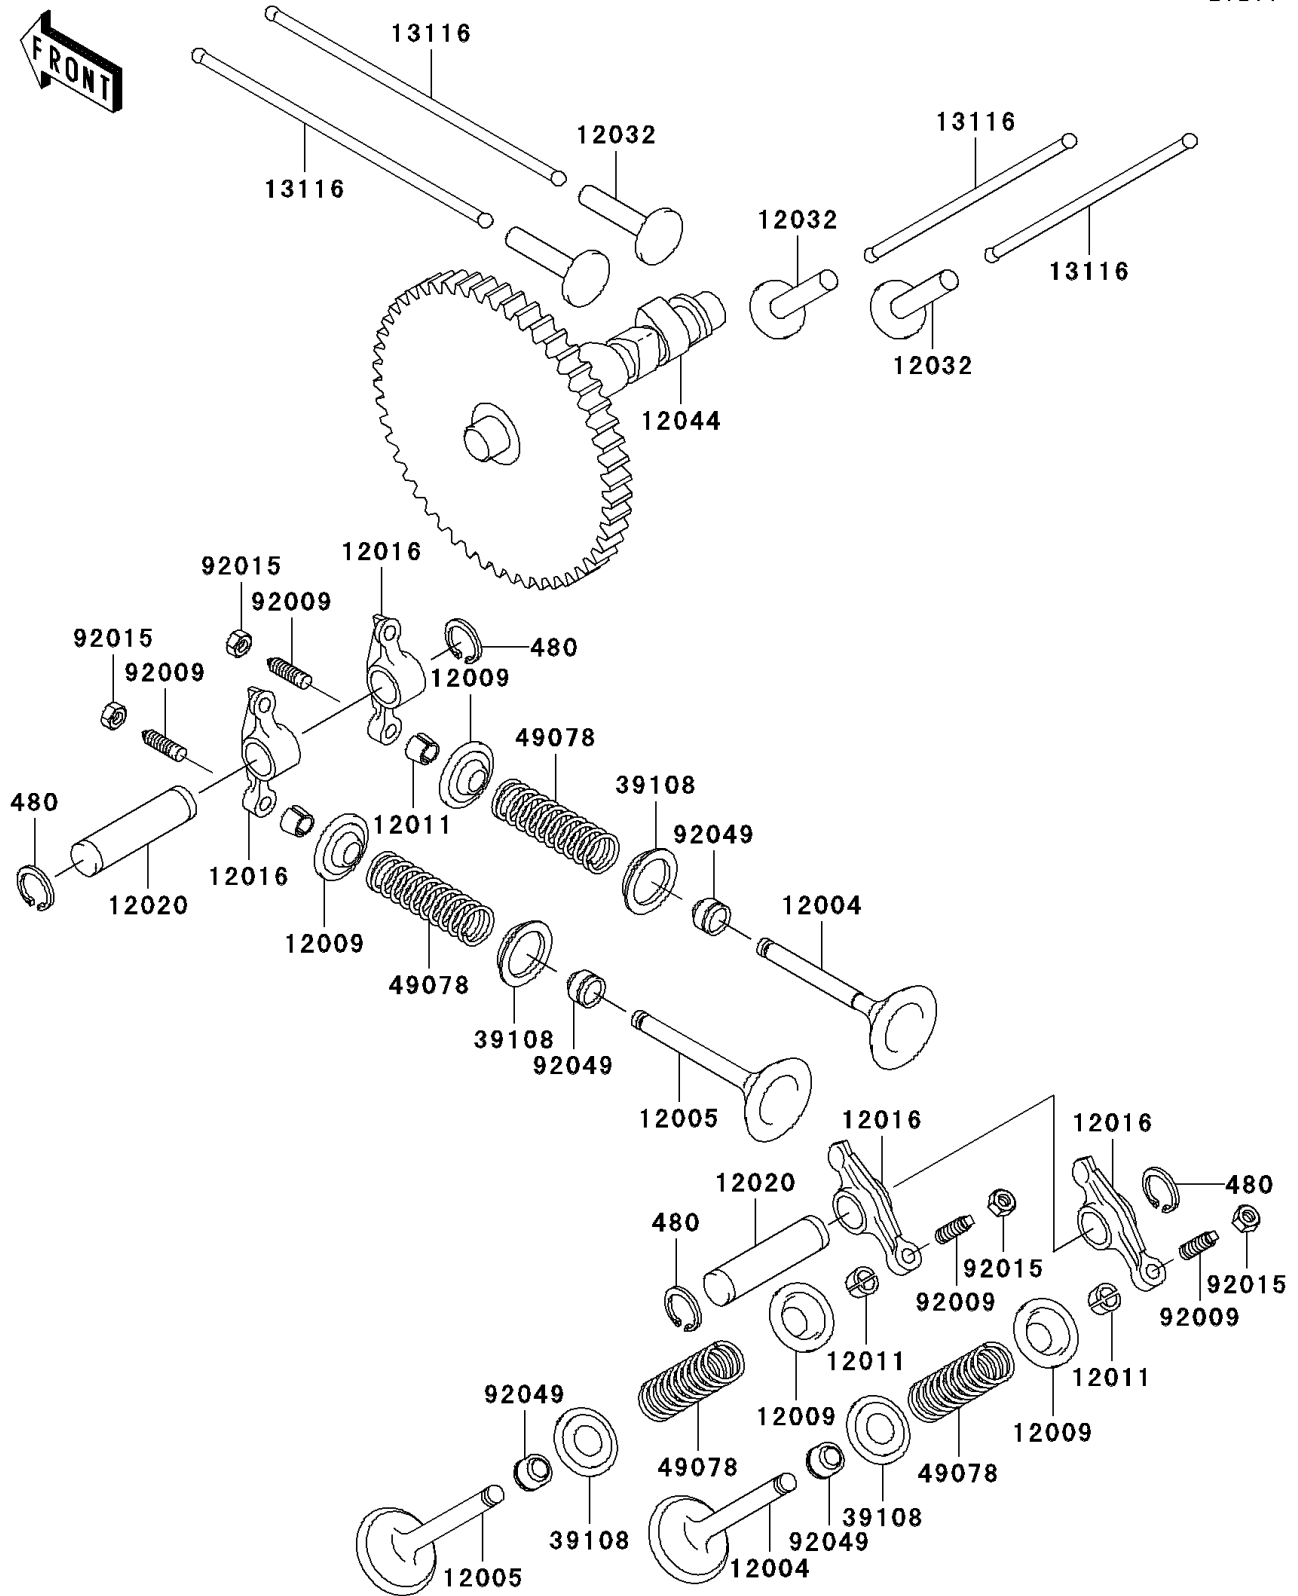

2008 Mule 3010 4x4 Hardwoods Green HD

PARTS DIAGRAM

Valve(s)/Camshaft(s)

E1211

2008 Mule 3010 4x4 Hardwoods Green HD

PARTS LIST

Valve(s)/Camshaft(s)

ITEM NAME

PART NUMBER

QUANTITY
