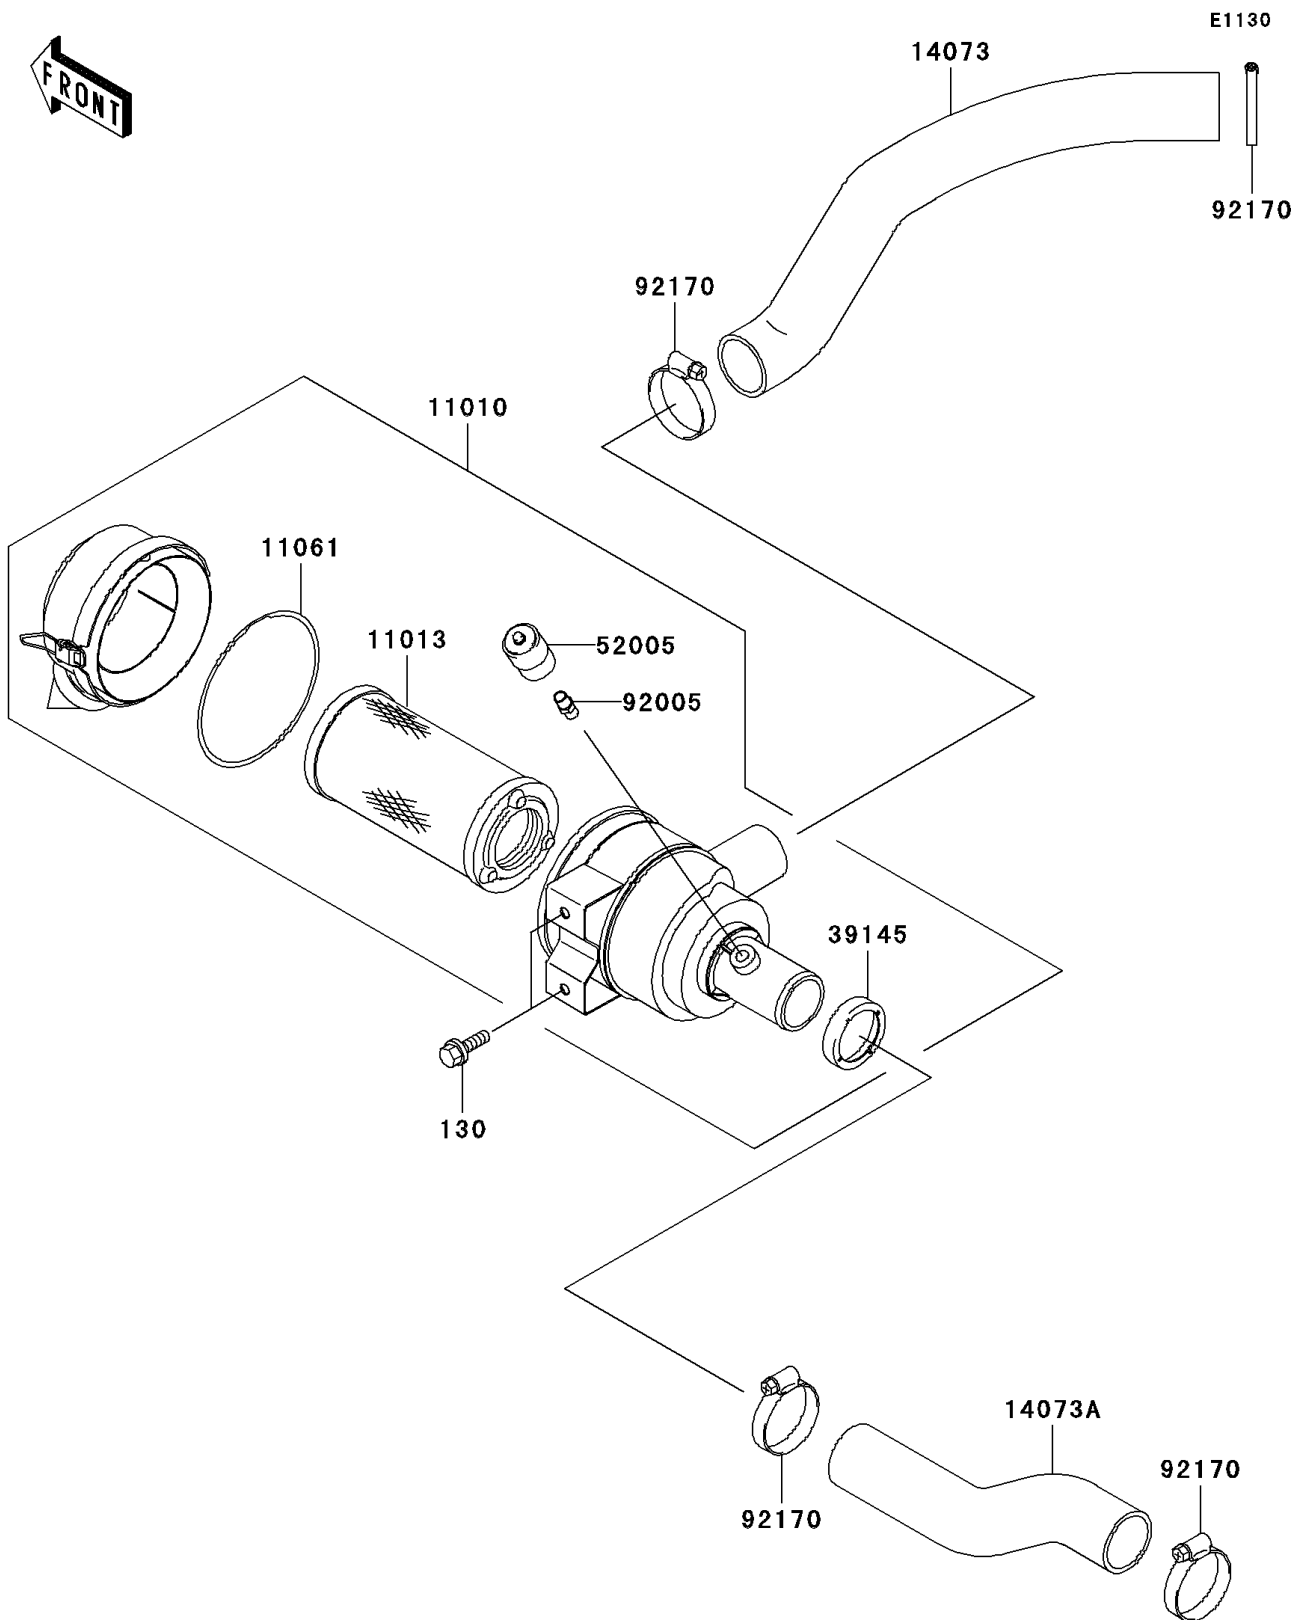

2008 Mule 3010 4x4 Hardwoods Green HD

Kawasaki
Let the Good Times Roll®

PARTS DIAGRAM

Air Cleaner

2008 Mule 3010 4x4 Hardwoods Green HD

PARTS LIST

Air Cleaner

ITEM NAME	PART NUMBER	QUANTITY
-----------	-------------	----------
