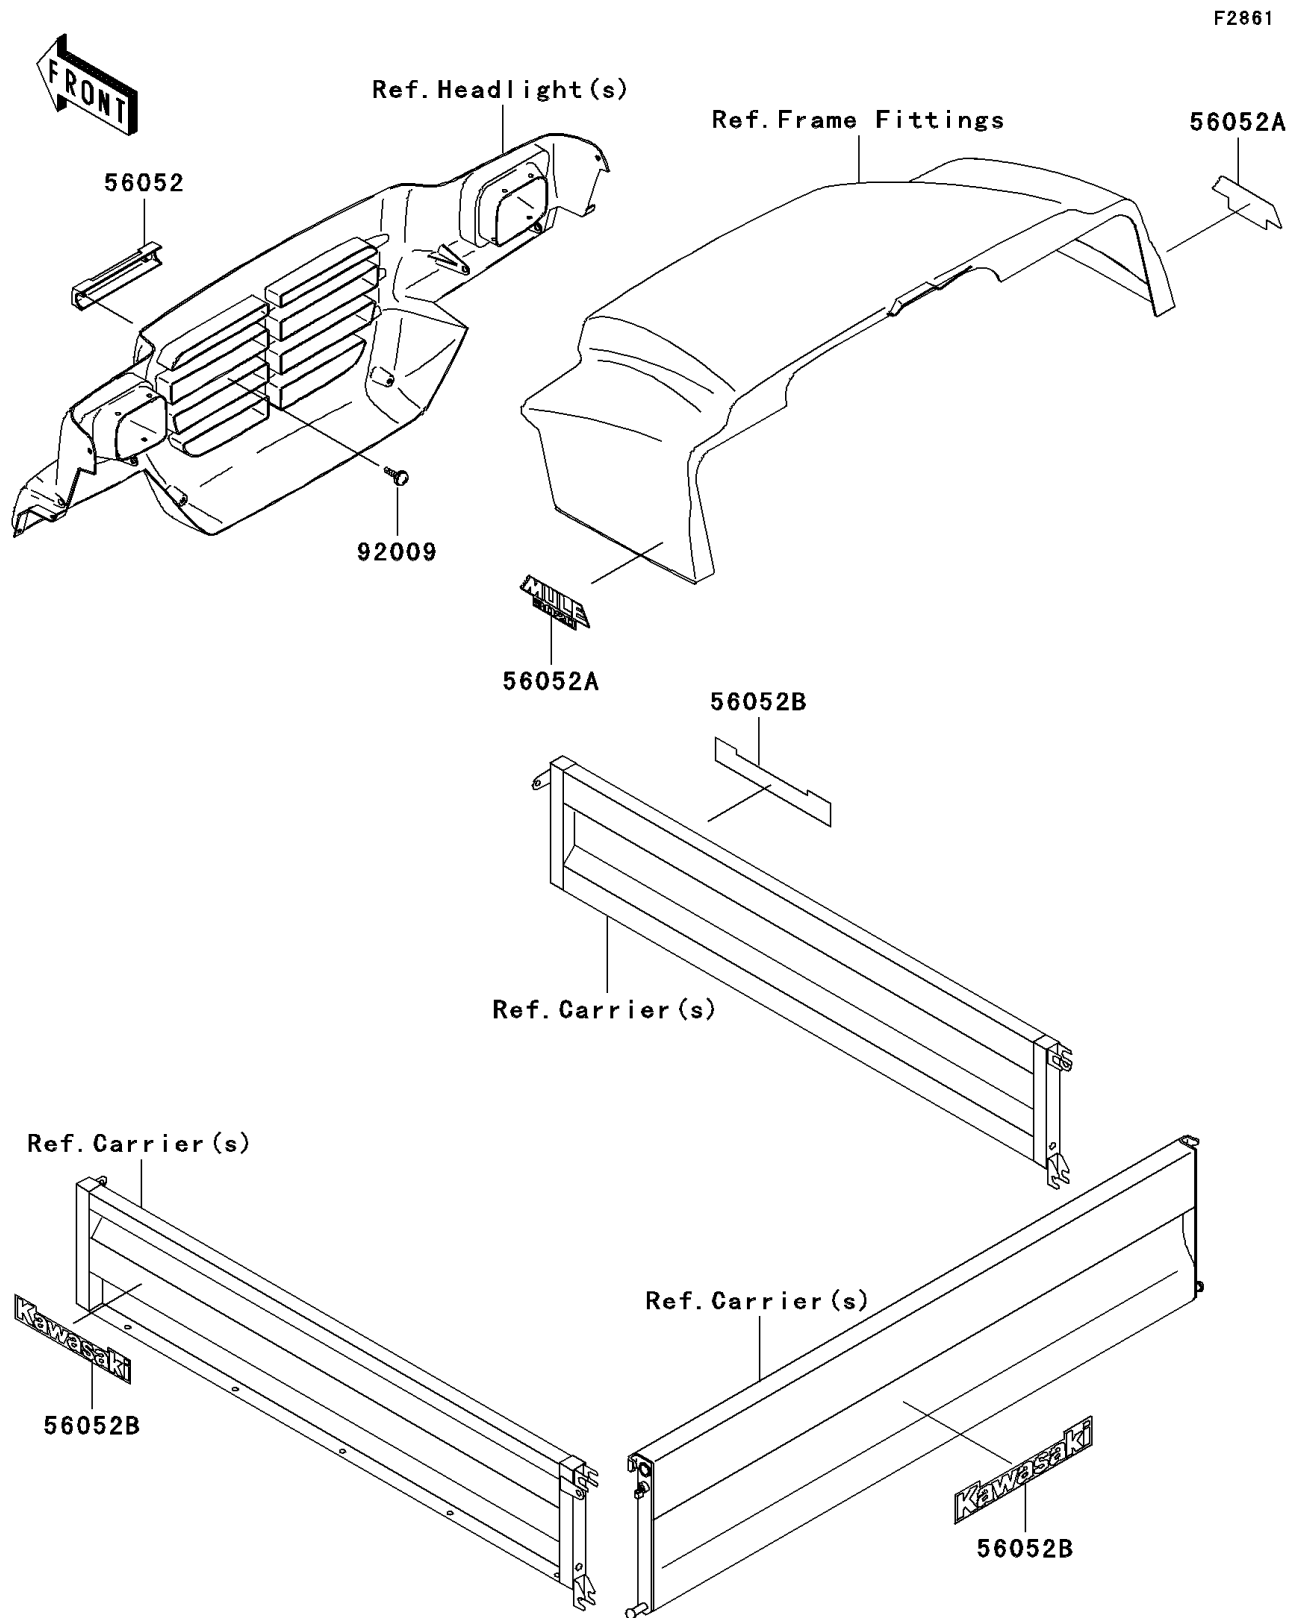

Mule 3000

PARTS DIAGRAM

Decals

F2861

Mule 3000

PARTS LIST

Decals

ITEM NAME

PART NUMBER

QUANTITY
