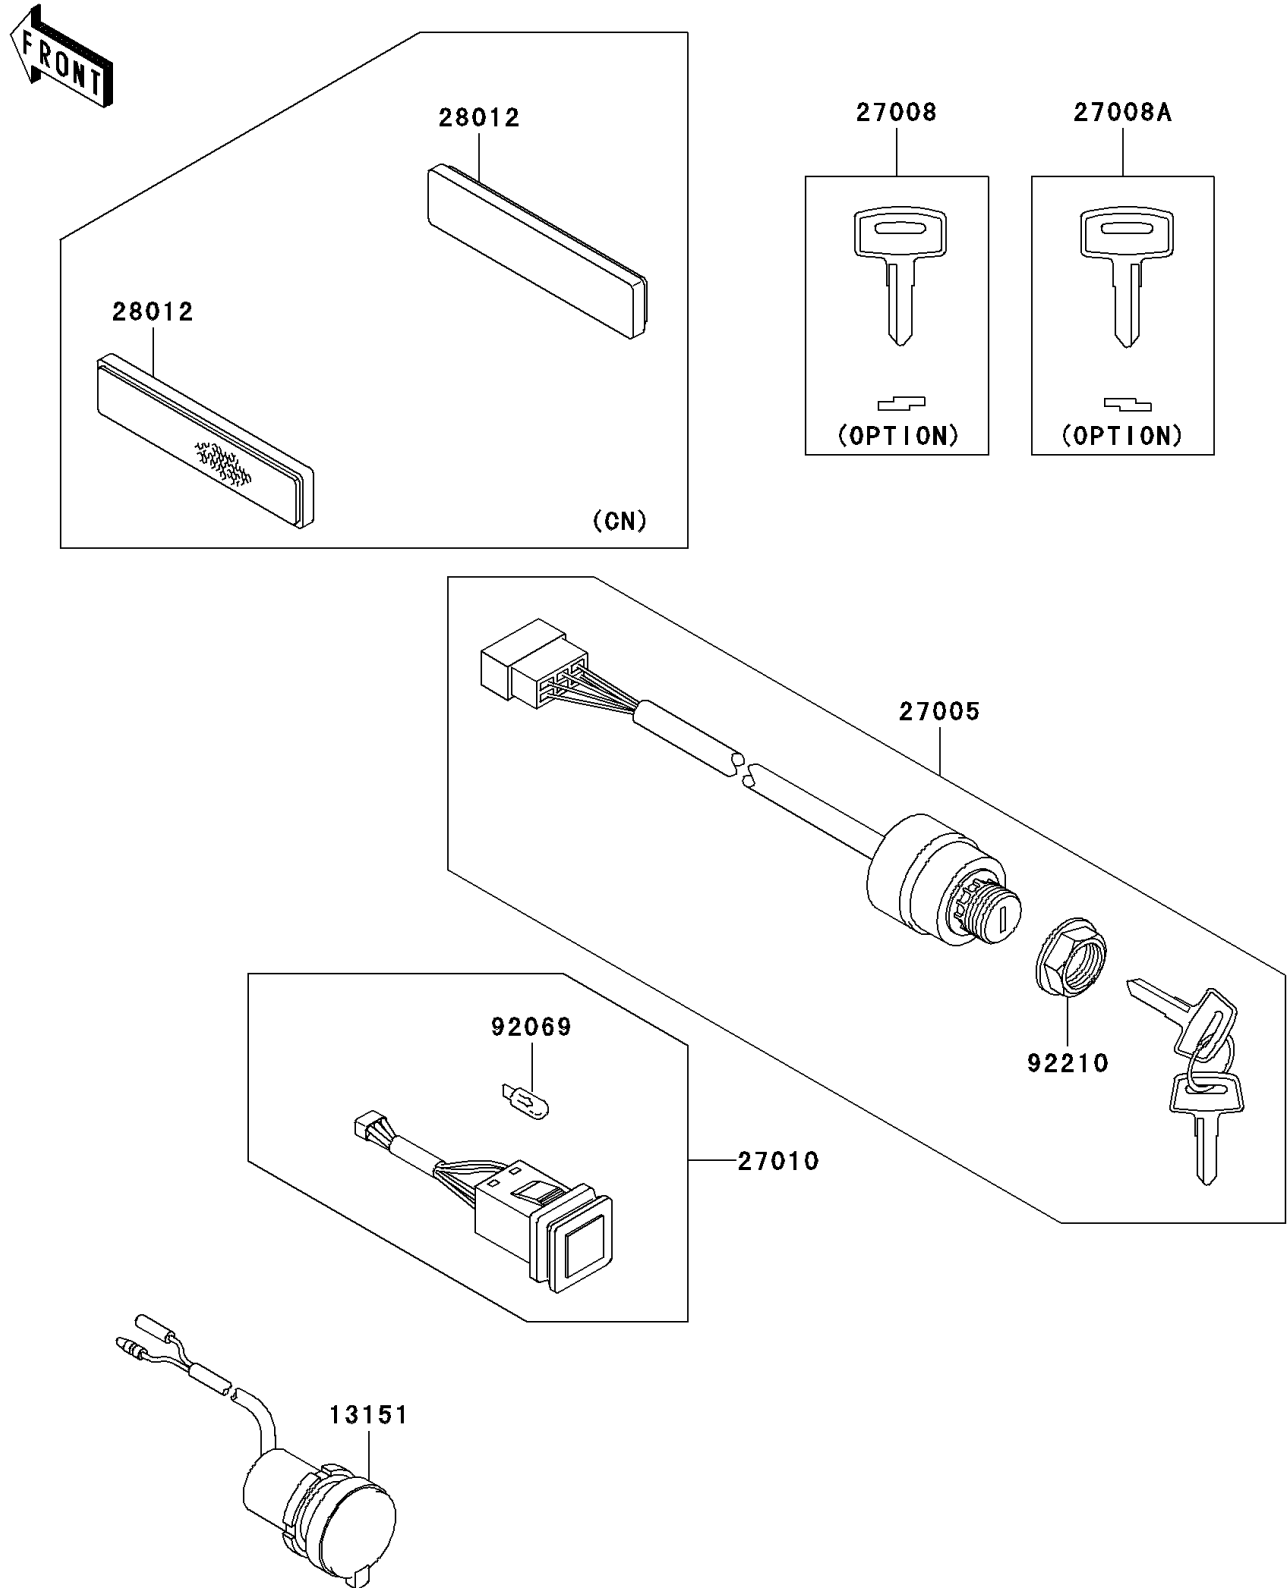

2008 Mule 3000

PARTS DIAGRAM

Ignition Switch

F2770

2008 Mule 3000

PARTS LIST

Ignition Switch

Kawasaki

Let the Good Times Roll®

ITEM NAME

PART NUMBER

QUANTITY
