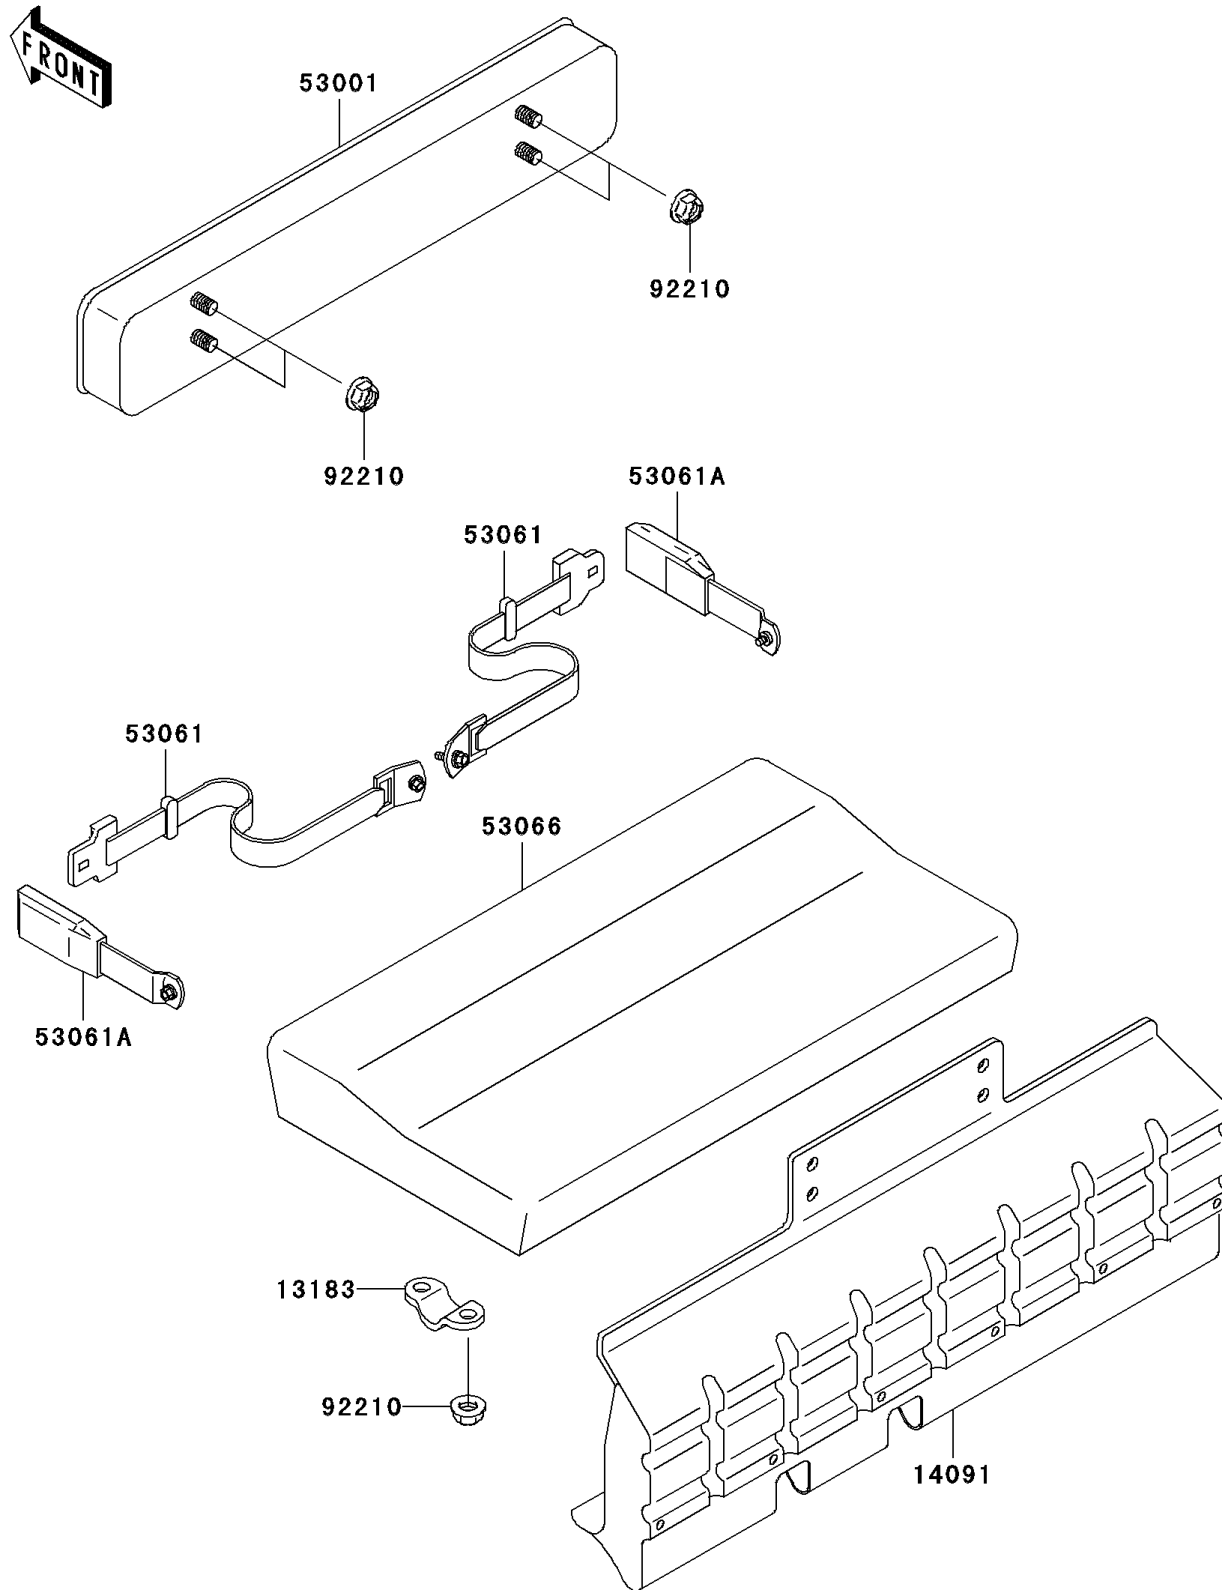

2008 Mule 3000

PARTS DIAGRAM

Seat

F2510

2008 Mule 3000

PARTS LIST

Seat

ITEM NAME

PART NUMBER

QUANTITY
