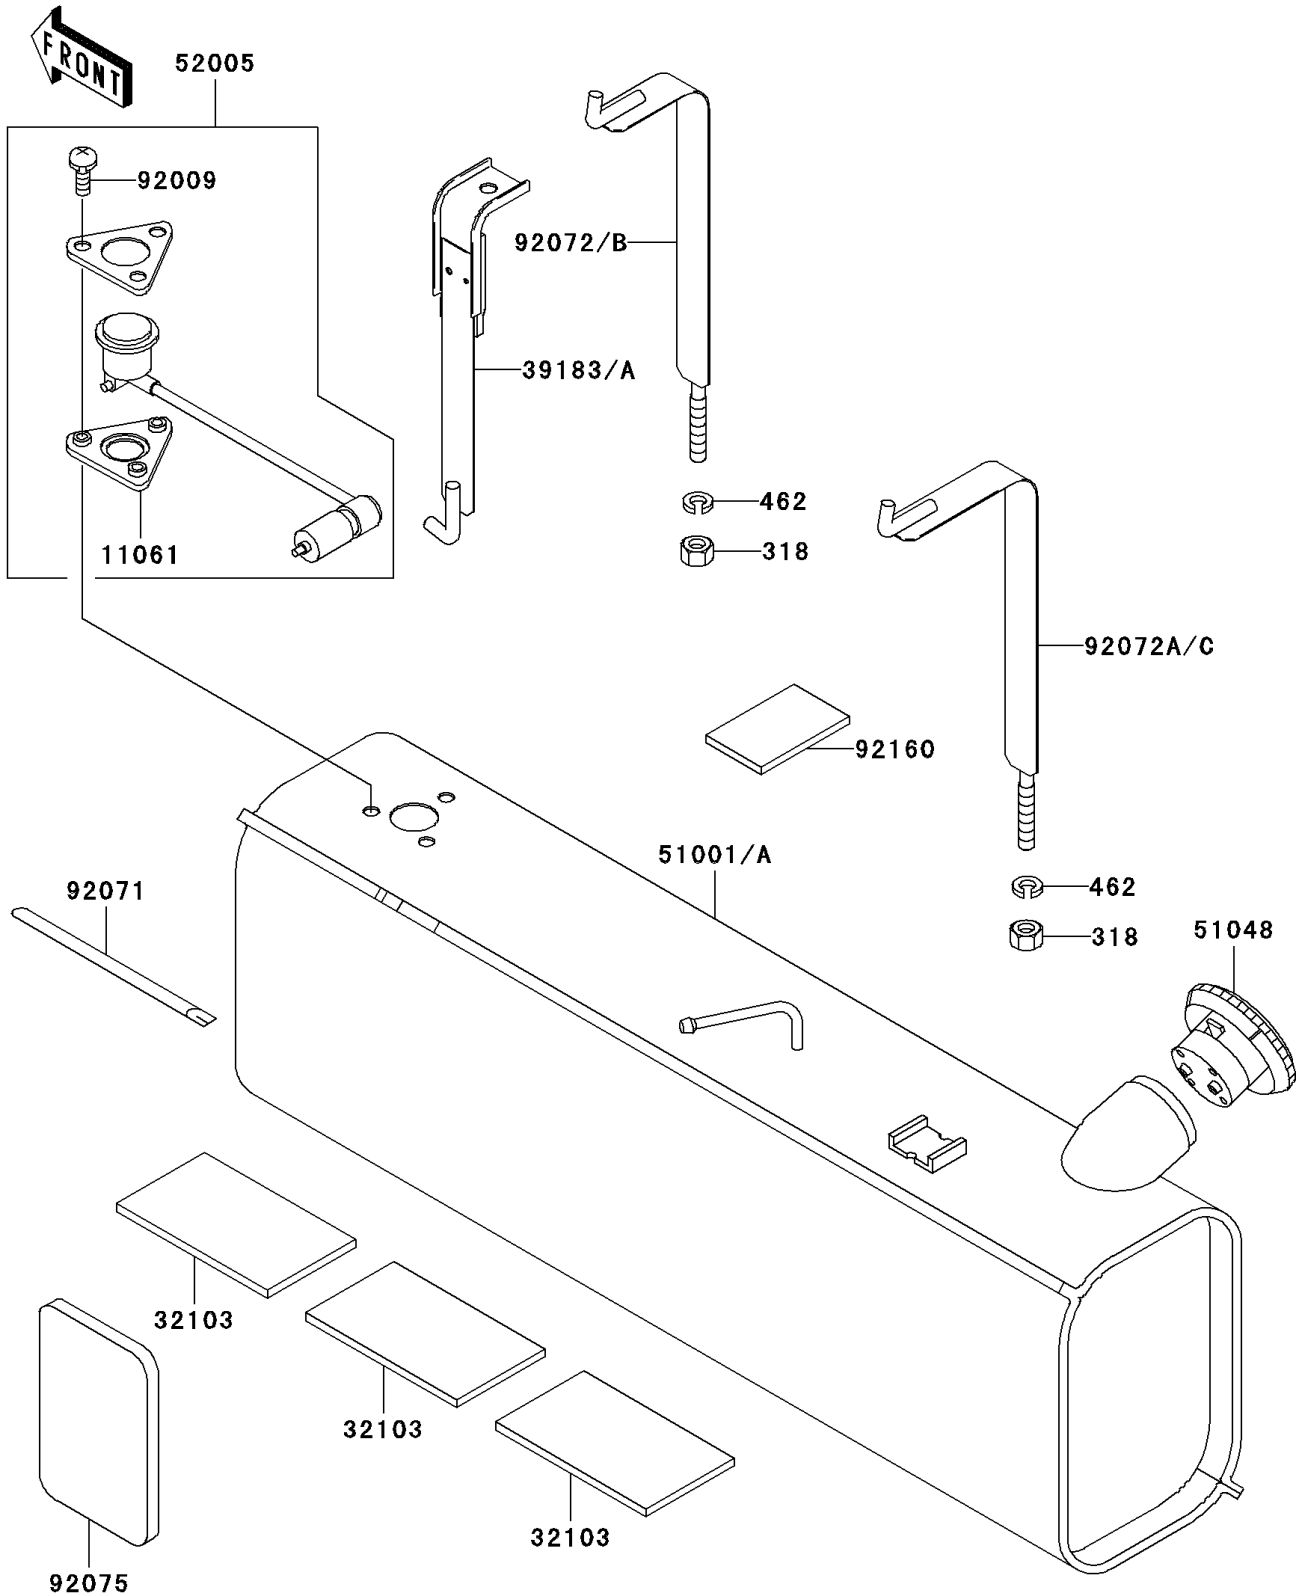

2008 Mule 3000

PARTS DIAGRAM

Fuel Tank

F2410

2008 Mule 3000

PARTS LIST

Fuel Tank

ITEM NAME	PART NUMBER	QUANTITY
-----------	-------------	----------
