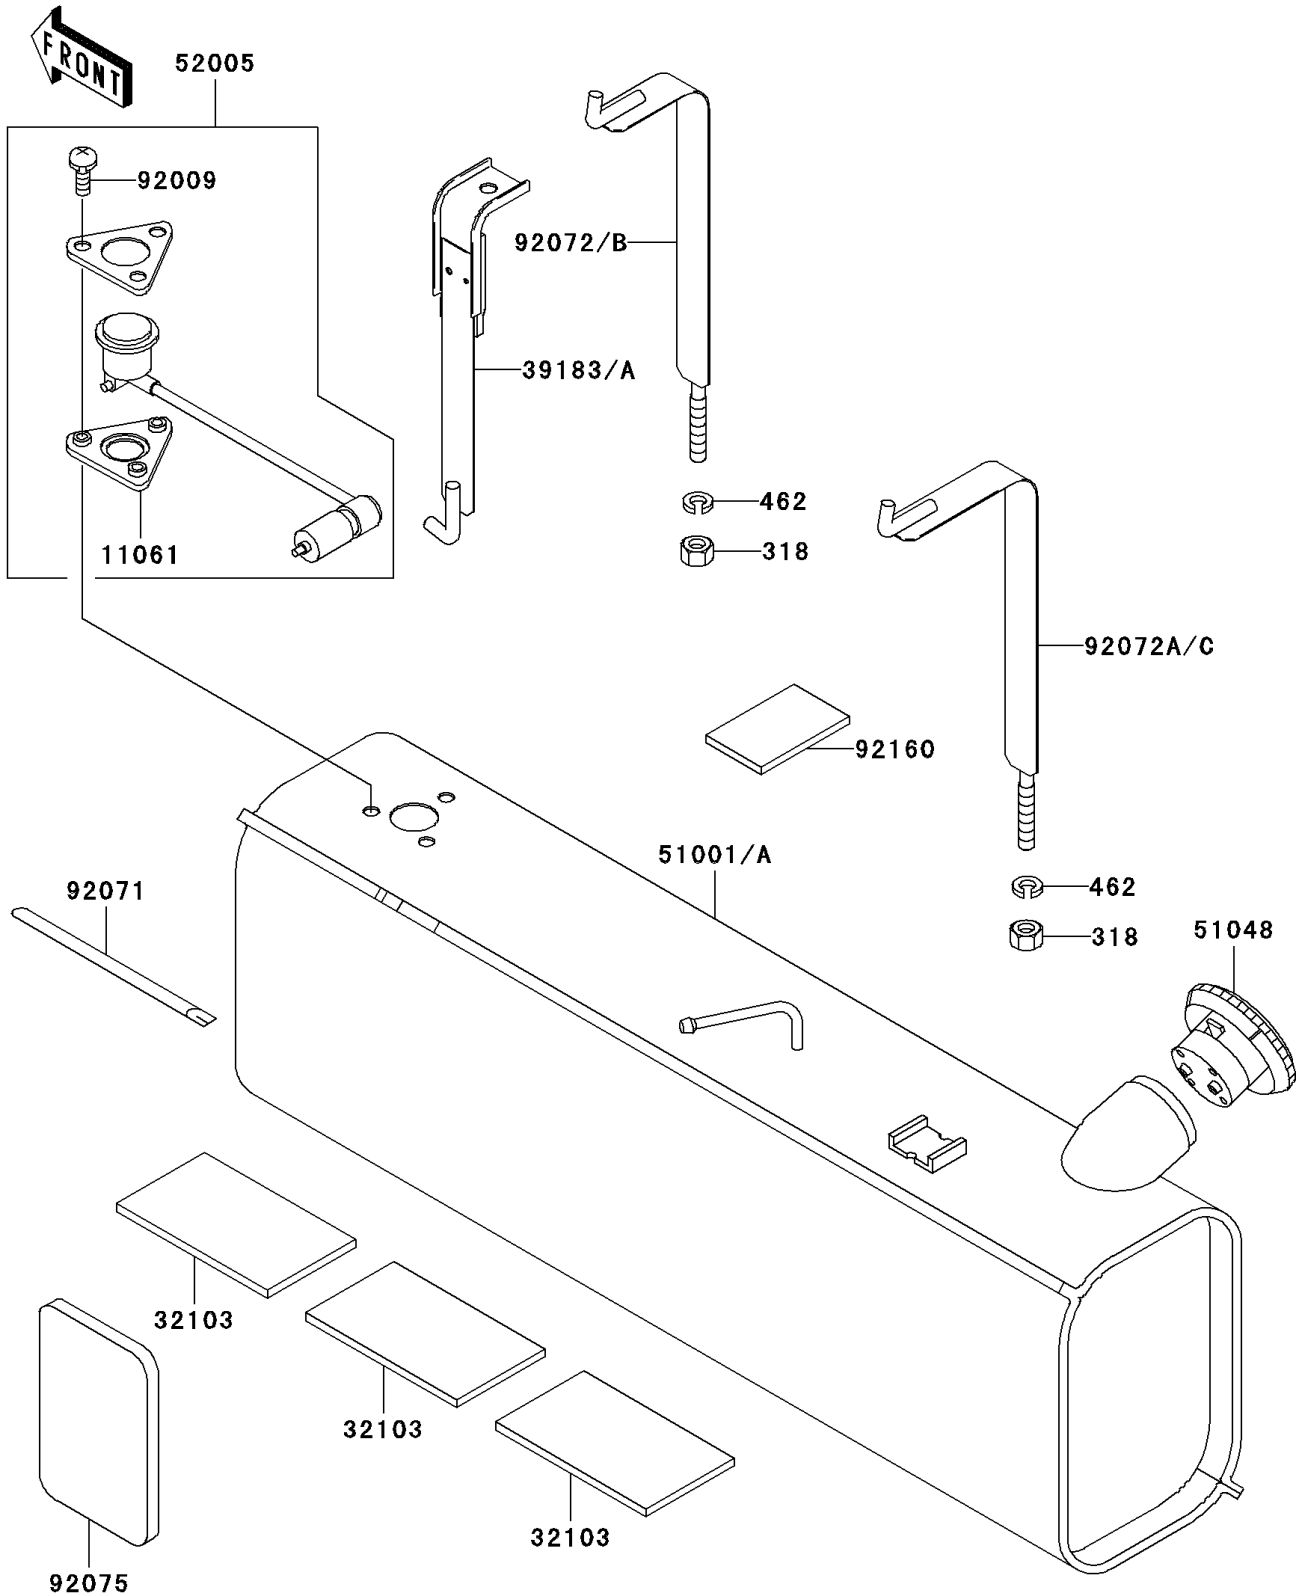

2008 Mule 3000

PARTS DIAGRAM

Fuel Tank

F2410

2008 Mule 3000

PARTS LIST

Fuel Tank

ITEM NAME

PART NUMBER

QUANTITY
