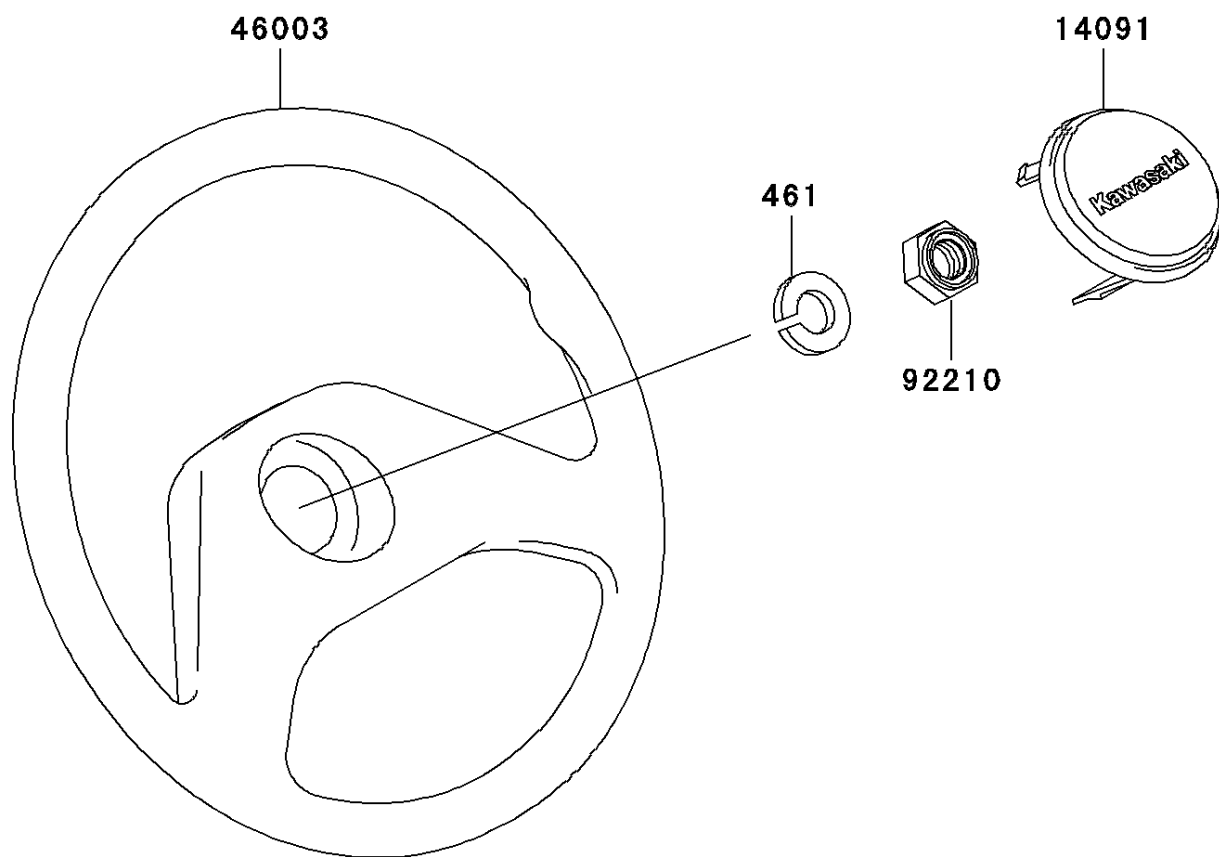

2008 Mule 3000

PARTS DIAGRAM

Steering Wheel

Kawasaki

Let the Good Times Roll®

F2311

2008 Mule 3000

PARTS LIST

Steering Wheel

ITEM NAME

PART NUMBER

QUANTITY
