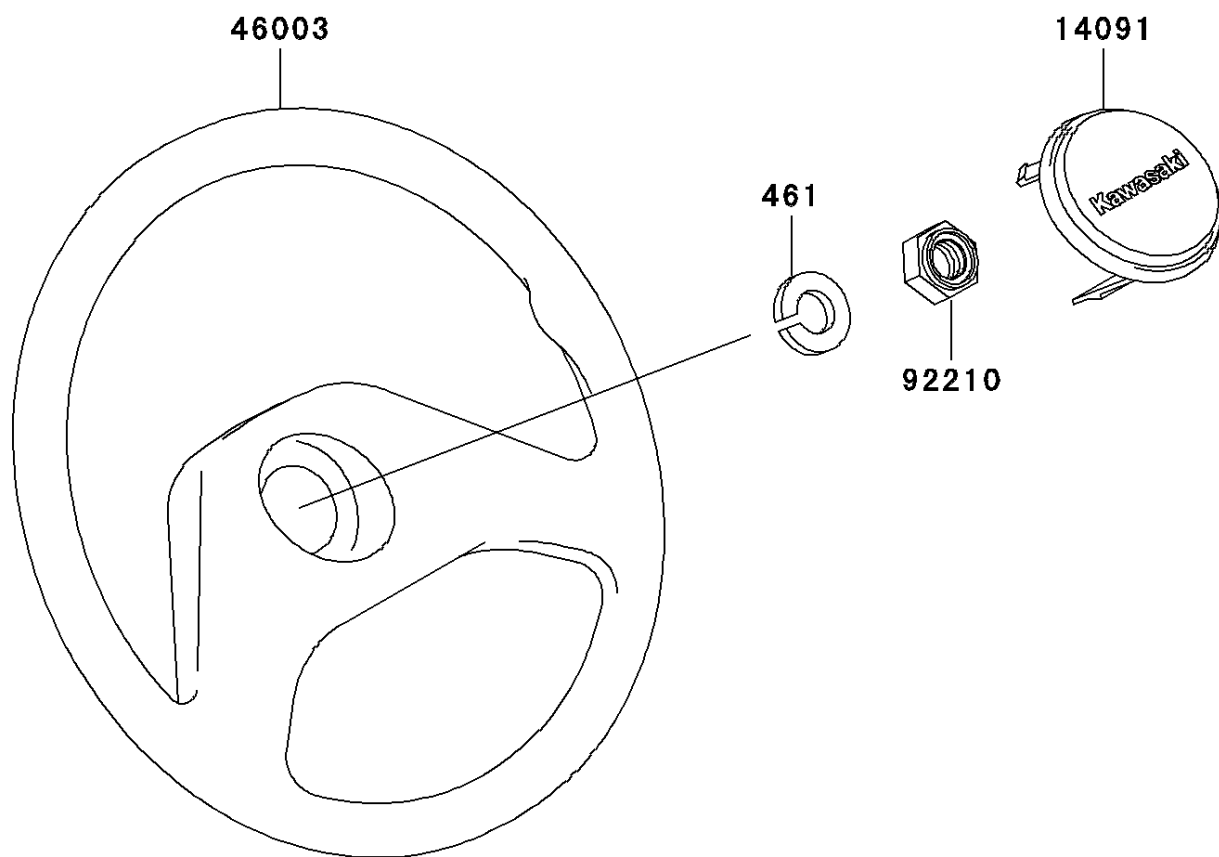

## PARTS DIAGRAM

### Steering Wheel

F2311

## PARTS LIST

### Steering Wheel

ITEM NAME	PART NUMBER	QUANTITY
WASHER-SPRING,12MM (Ref # 461)	461F1200	1
COVER,HORN SWITCH (Ref # 14091)	14091-1247	1
HANDLE (Ref # 46003)	46003-1308	1
NUT,LOCK,12MM (Ref # 92210)	92210-1249	1