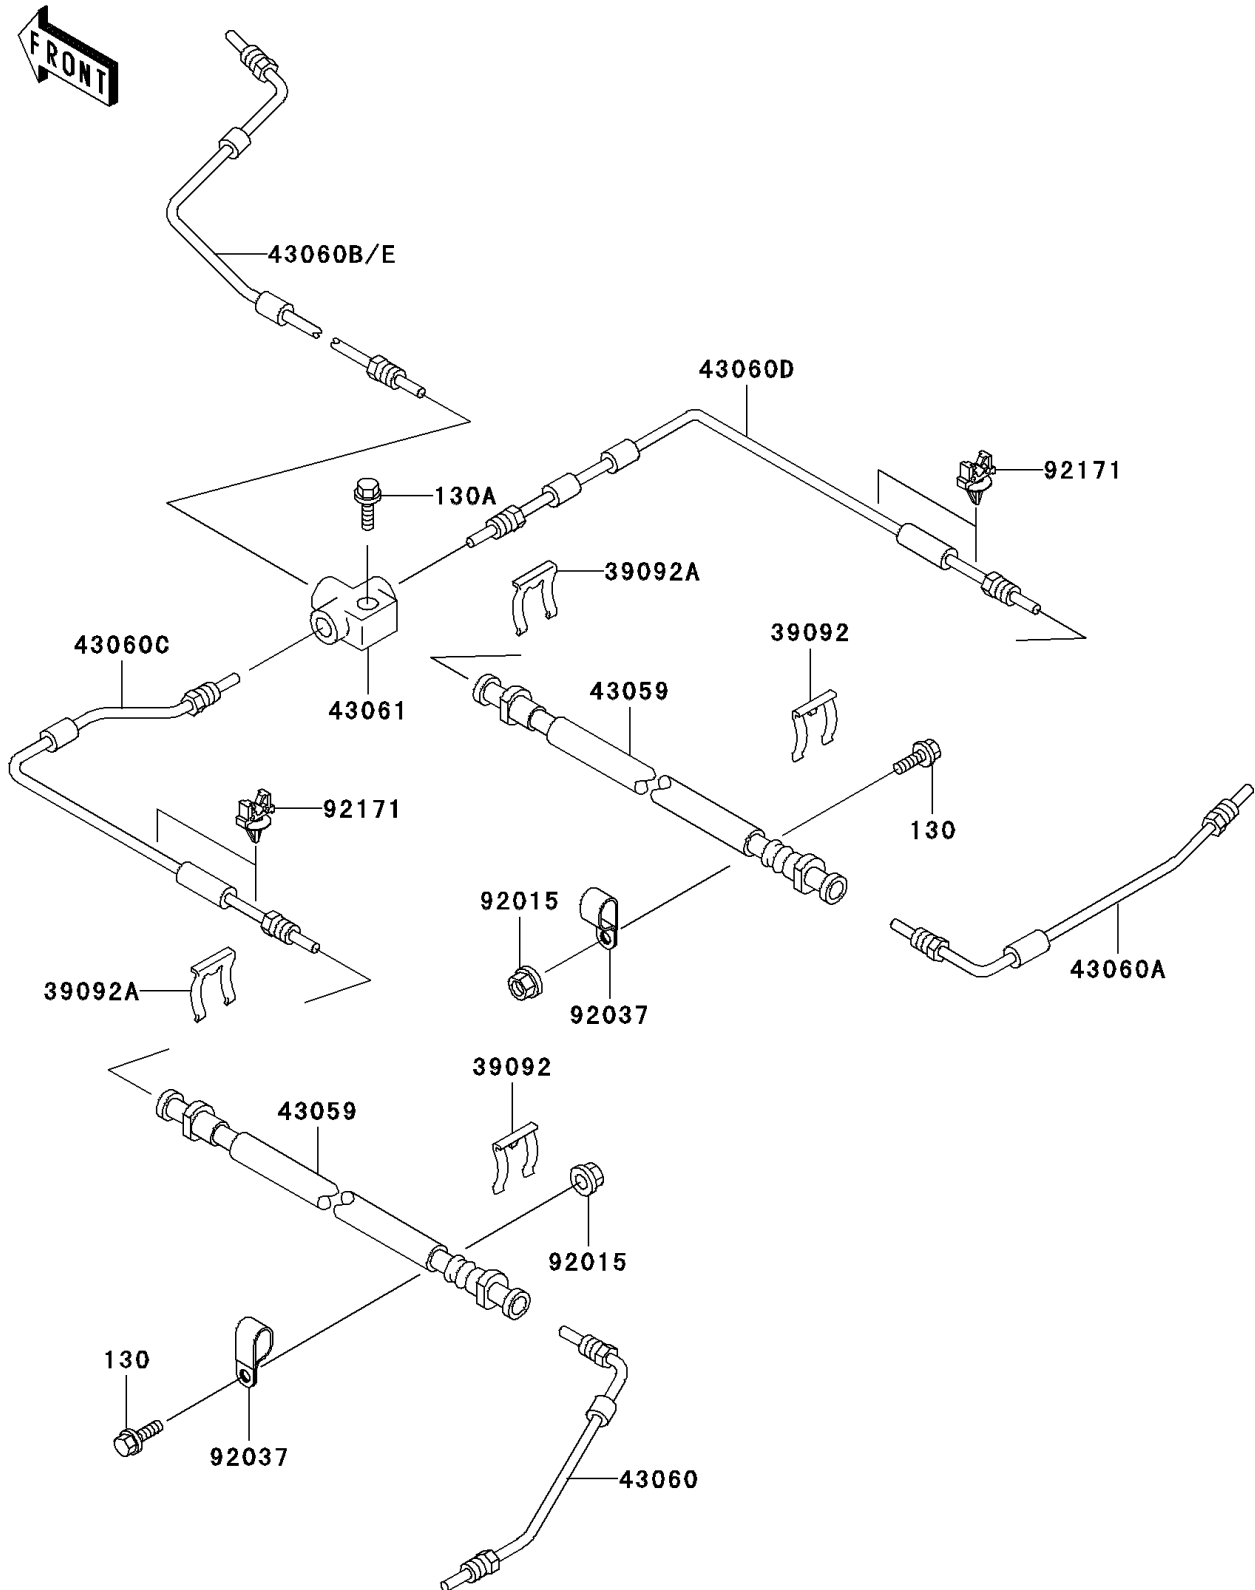

2008 Mule 3000

PARTS DIAGRAM

Brake Piping

F2262

2008 Mule 3000

PARTS LIST

Brake Piping

Kawasaki

Let the Good Times Roll®

ITEM NAME

PART NUMBER

QUANTITY
