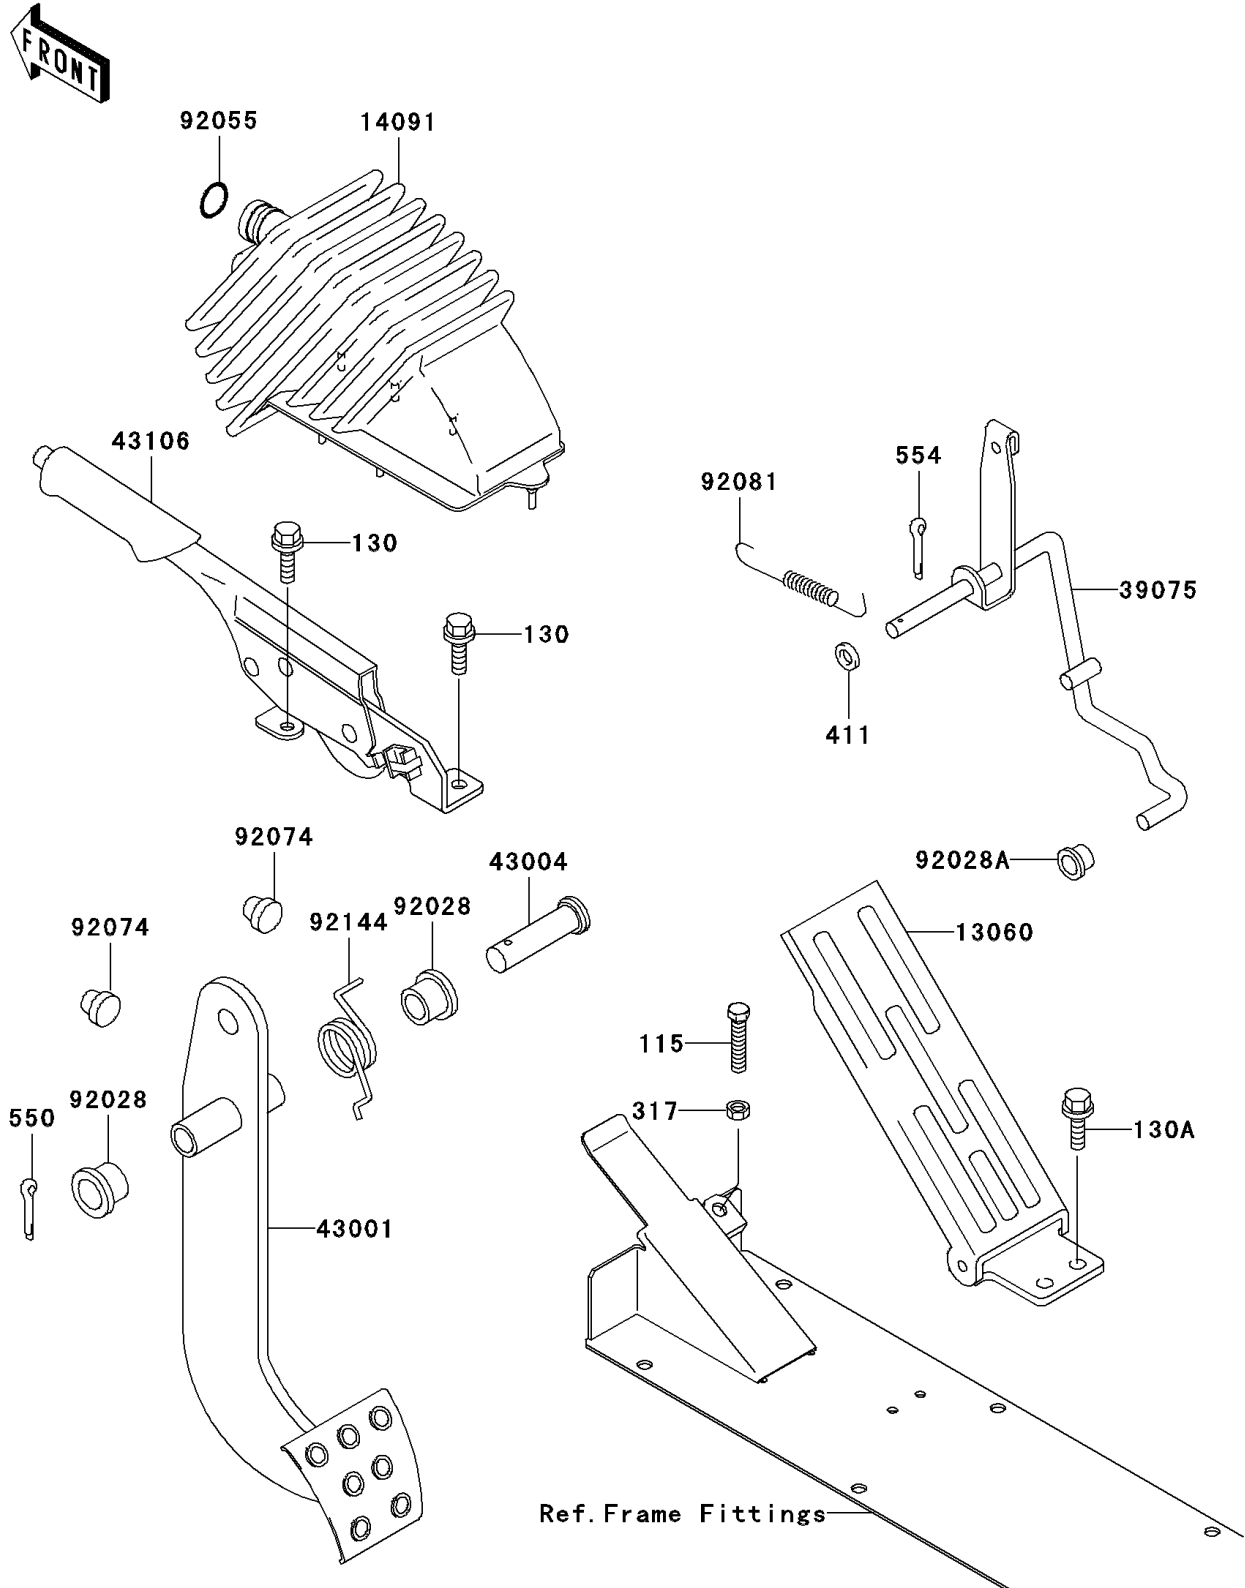

2008 Mule 3000

PARTS DIAGRAM

Brake Pedal/Throttle Lever

F2260

2008 Mule 3000

PARTS LIST

Brake Pedal/Throttle Lever

Kawasaki

Let the Good Times Roll®

ITEM NAME

PART NUMBER

QUANTITY
