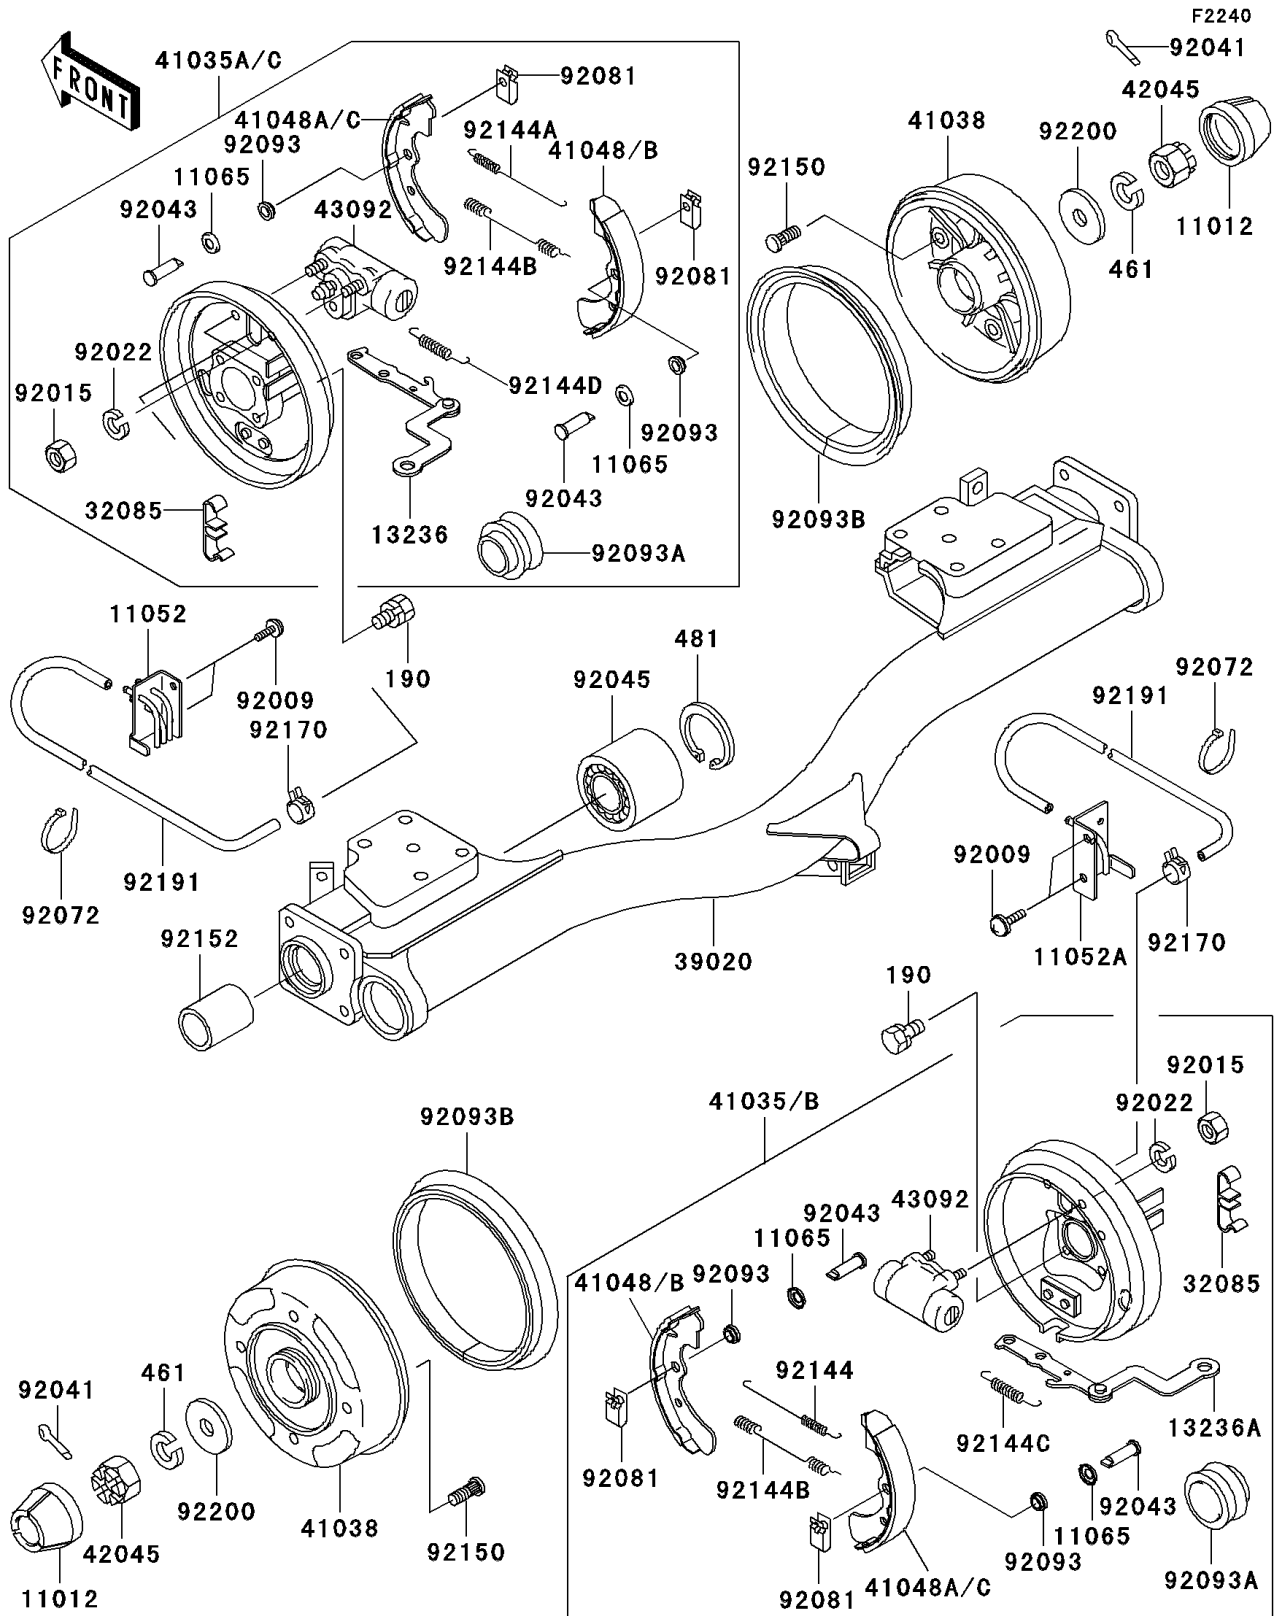

# 2008 Mule 3000

## PARTS DIAGRAM

### Rear Hubs/Brakes

## PARTS LIST