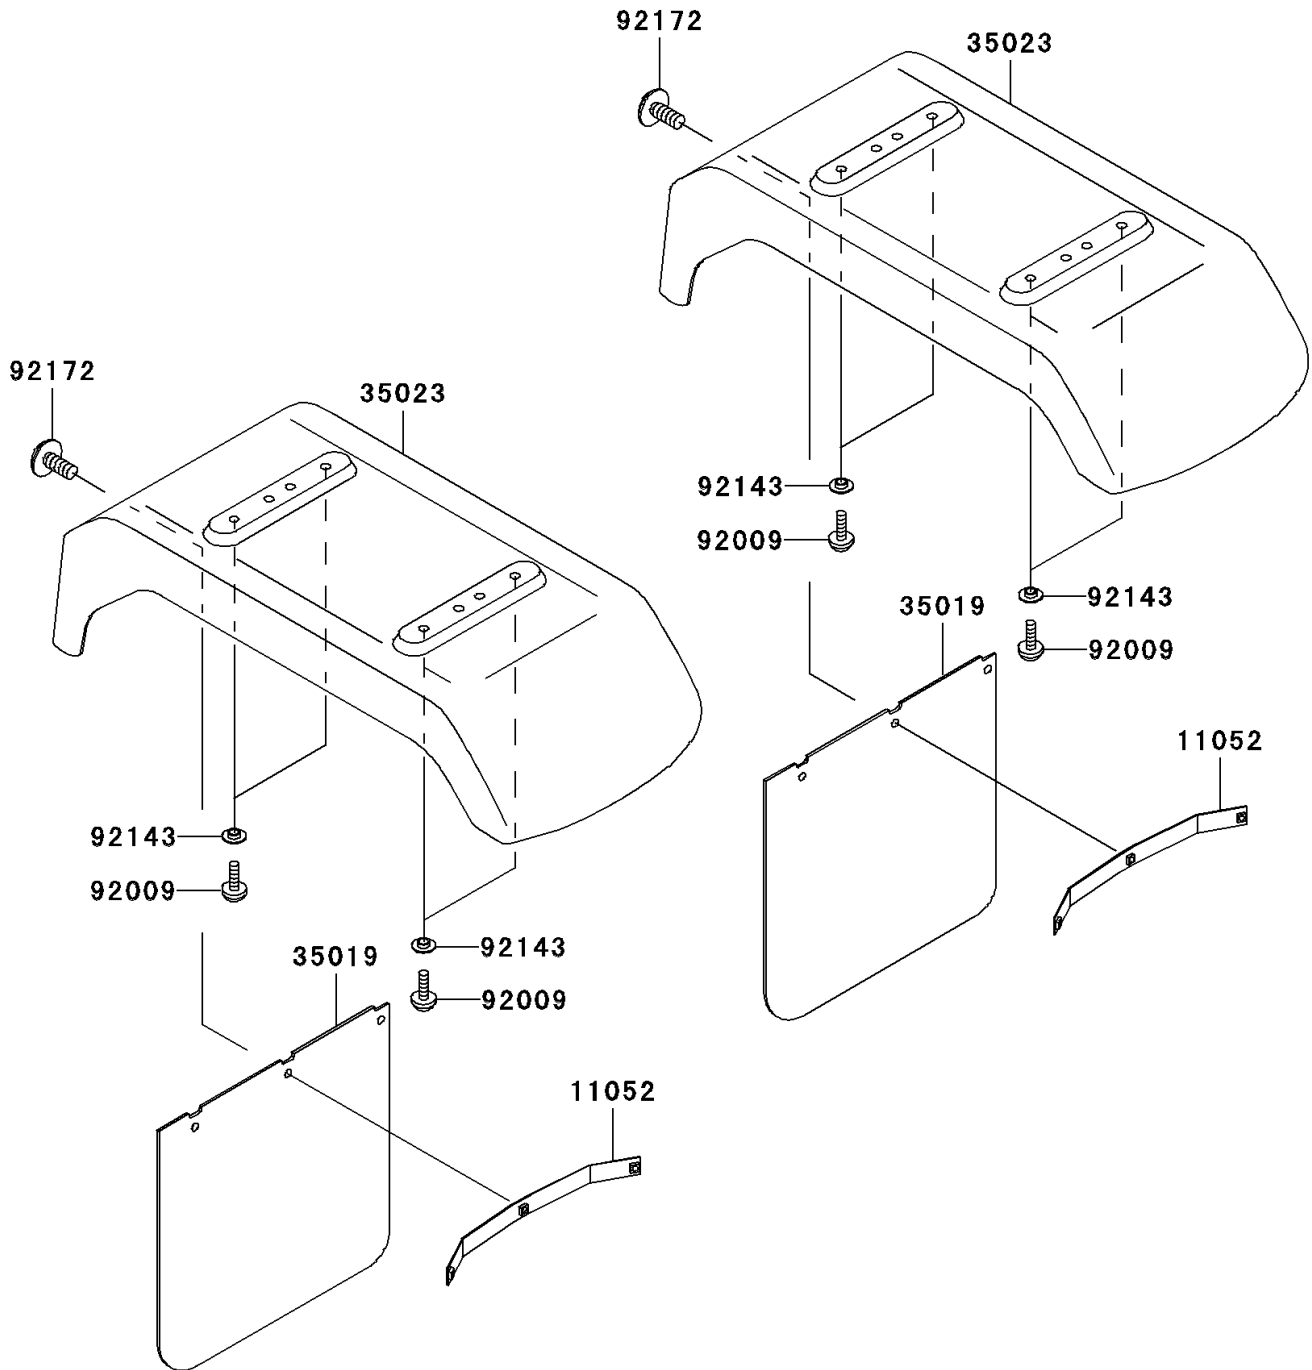

2008 Mule 3000

PARTS DIAGRAM

Rear Fender(s)

F2172

2008 Mule 3000

PARTS LIST

Rear Fender(s)

ITEM NAME

PART NUMBER

QUANTITY
