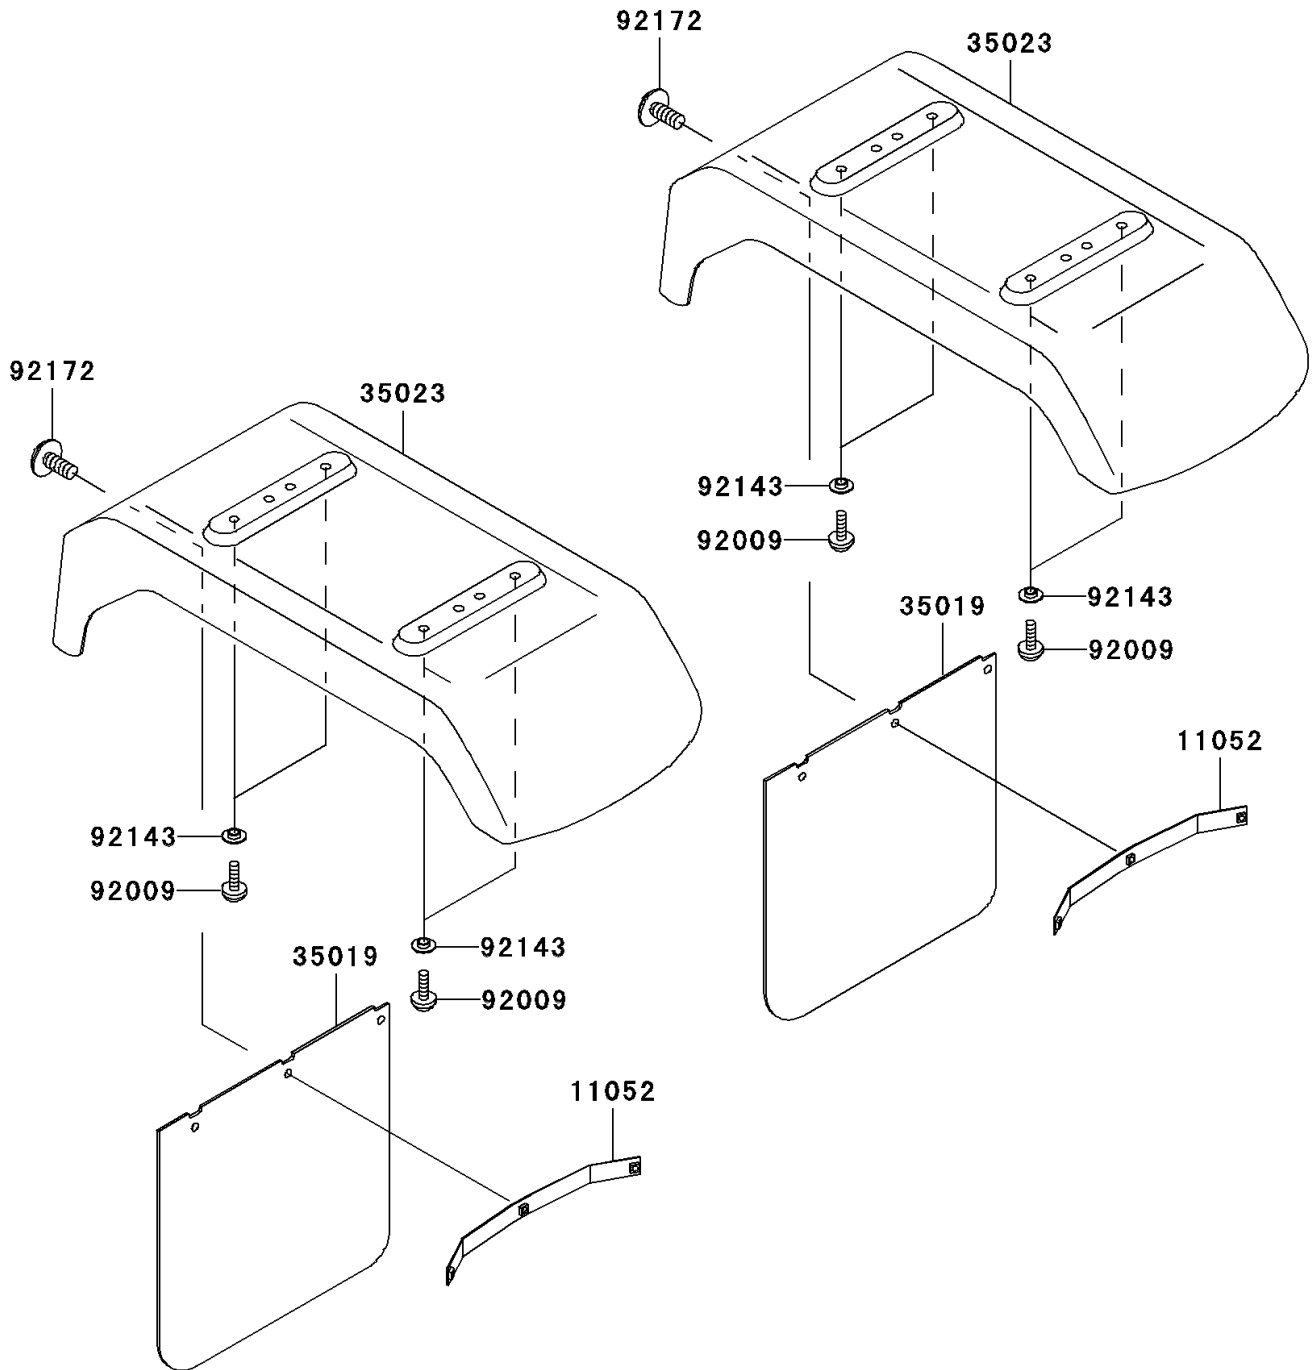

2008 Mule 3000

PARTS DIAGRAM

Rear Fender(s)

F2172

2008 Mule 3000

PARTS LIST

Rear Fender(s)

ITEM NAME	PART NUMBER	QUANTITY
BRACKET,REAR FLAP (Ref # 11052)	11052-1313	2
FLAP,REAR FENDER (Ref # 35019)	35019-1244	2
FENDER-REAR (Ref # 35023)	35023-1557	2
SCREW,TAPPING,6X16 (Ref # 92009)	92009-1166	8
COLLAR (Ref # 92143)	92143-1087	8
SCREW,6X14 (Ref # 92172)	92172-0004	6