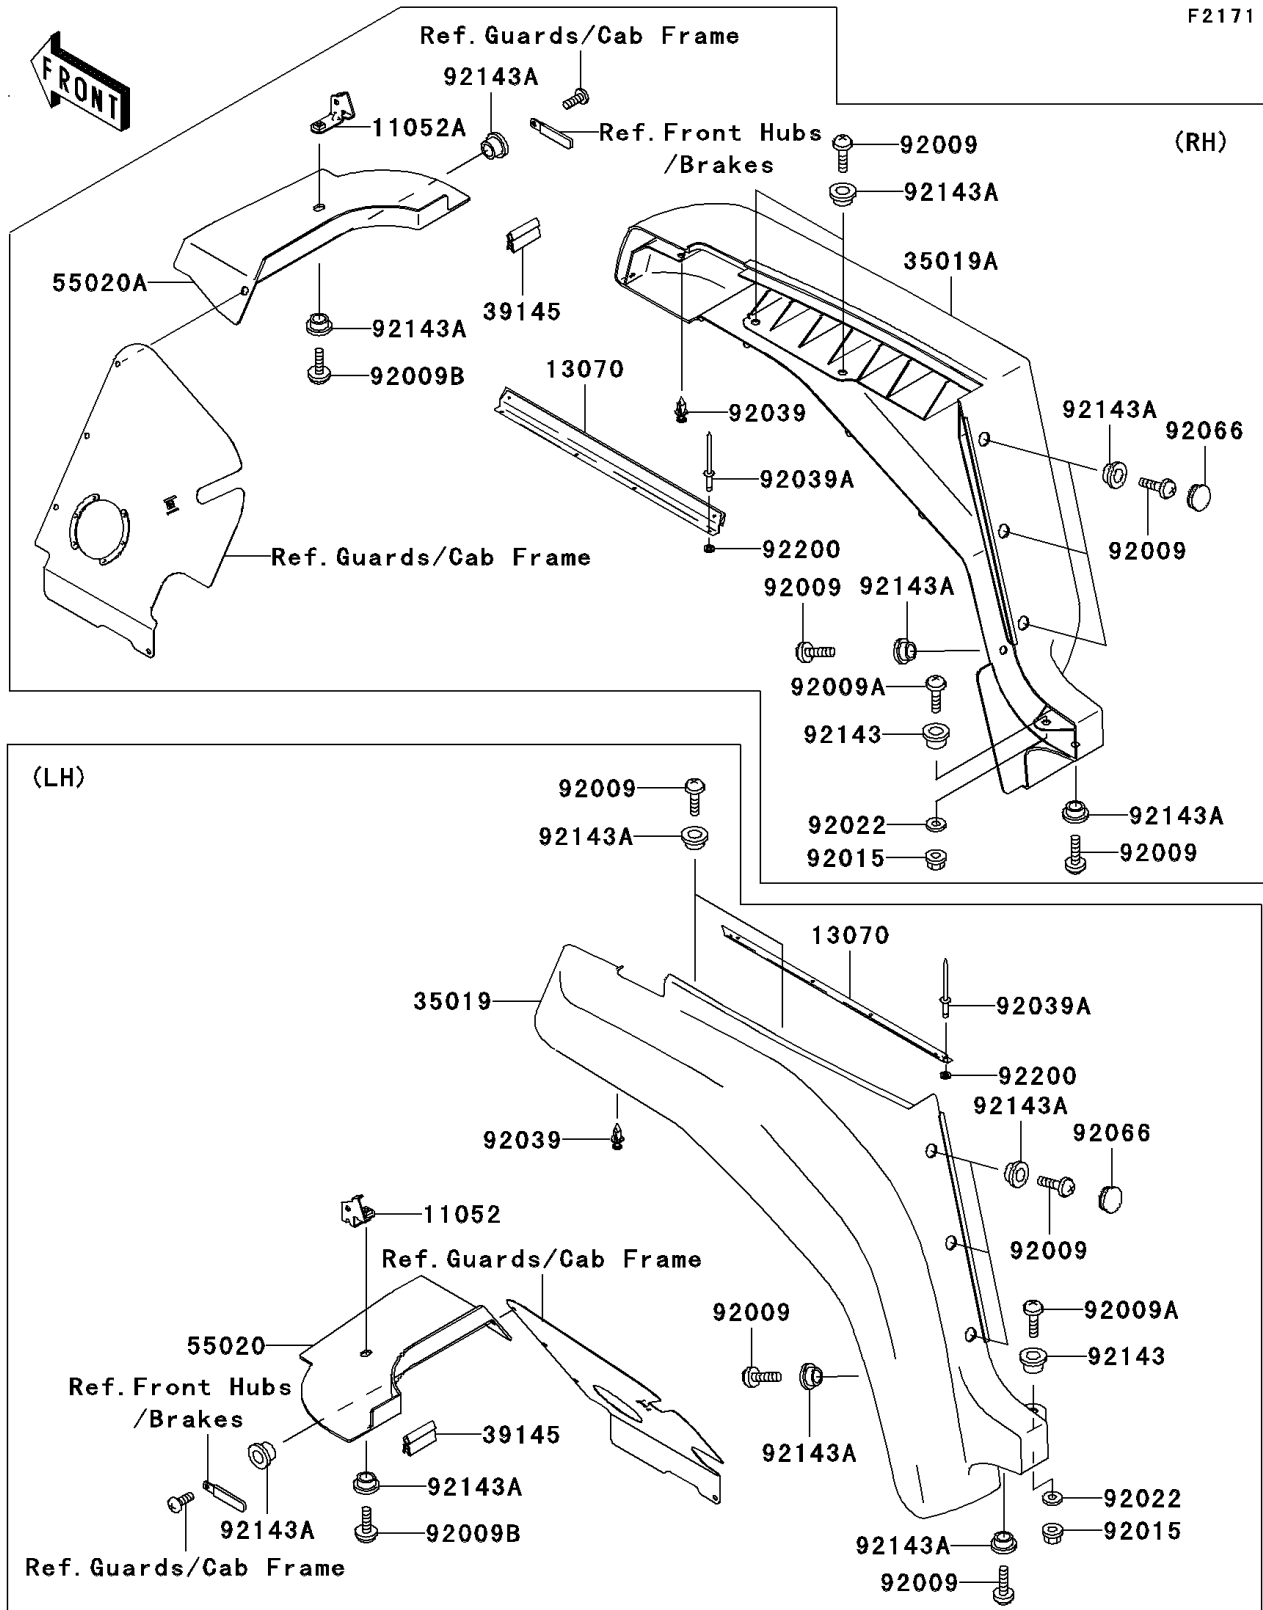

2008 Mule 3000

PARTS DIAGRAM

Front Fender(s)

2008 Mule 3000

PARTS LIST

Front Fender(s)

Kawasaki

Let the Good Times Roll®

ITEM NAME

PART NUMBER

QUANTITY
