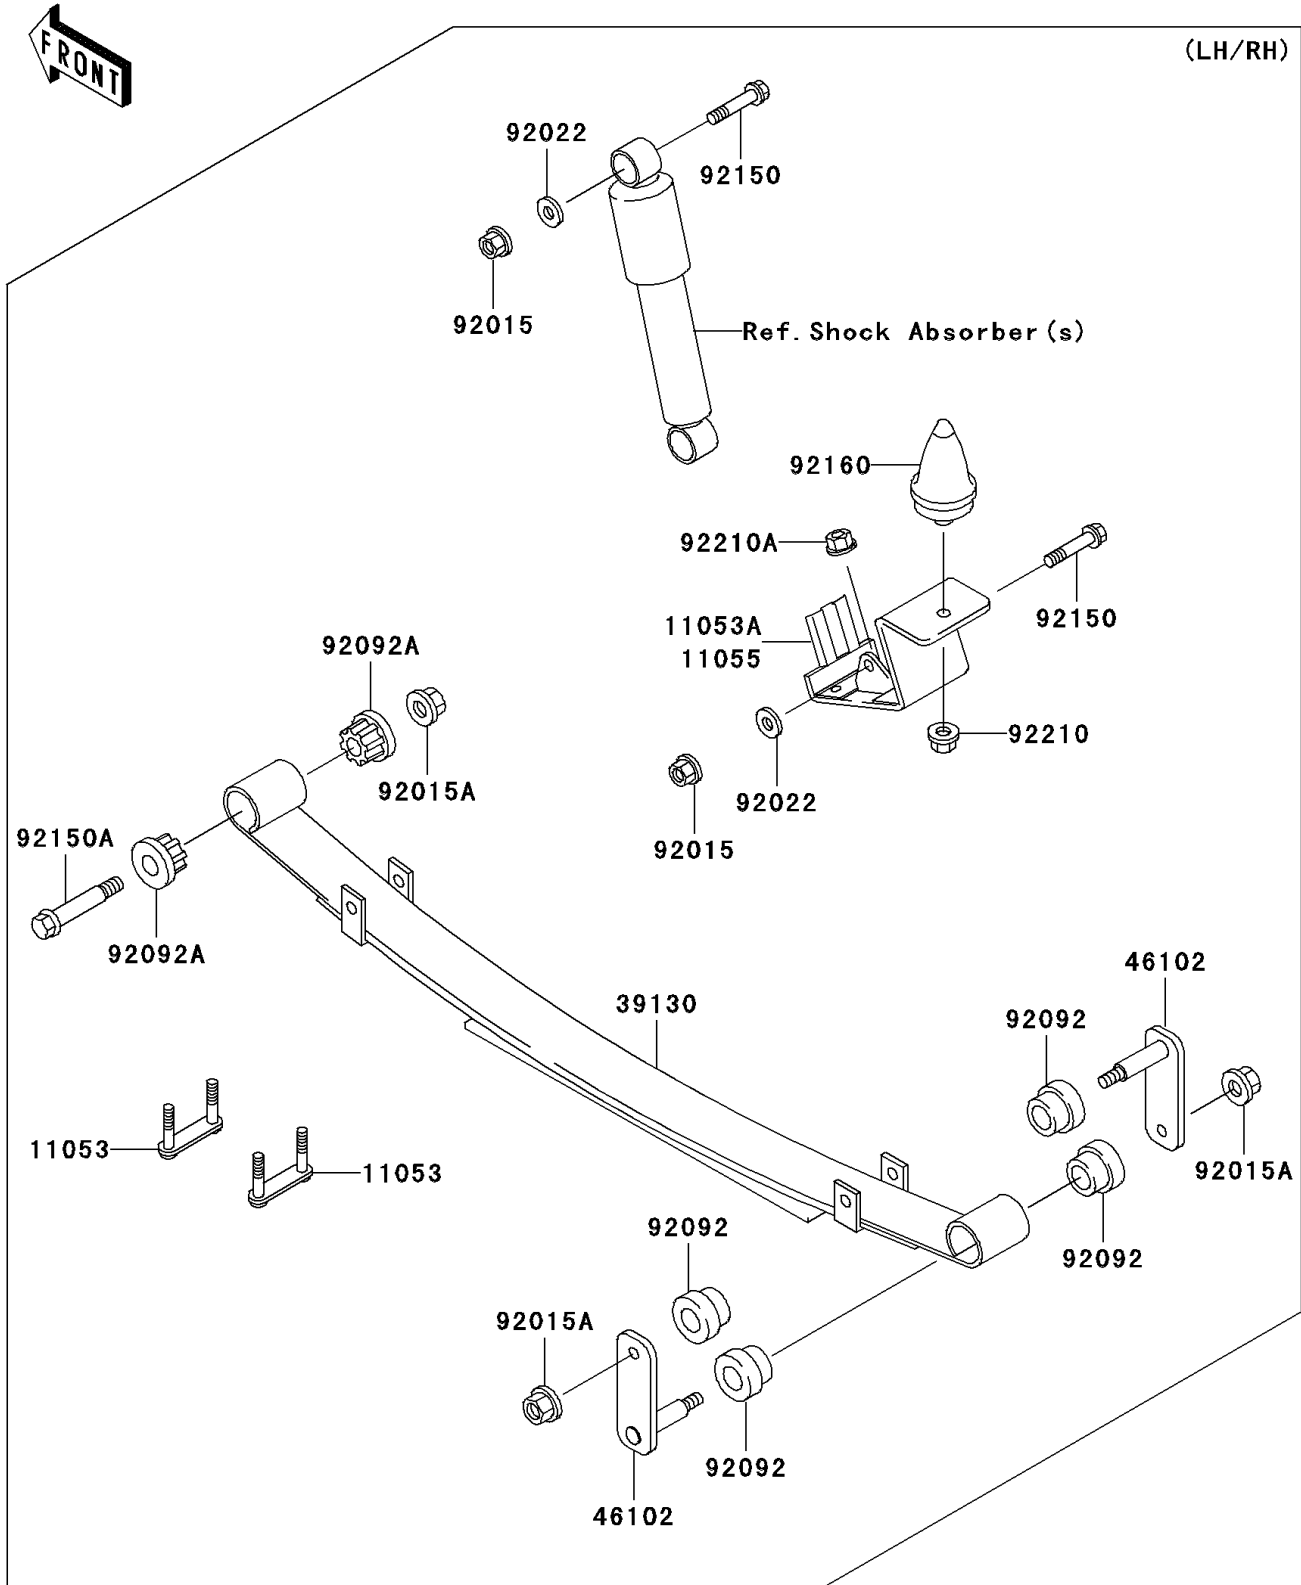

2008 Mule 3000

PARTS DIAGRAM

Rear Suspension

F2153

2008 Mule 3000

PARTS LIST

Rear Suspension

ITEM NAME

PART NUMBER

QUANTITY
