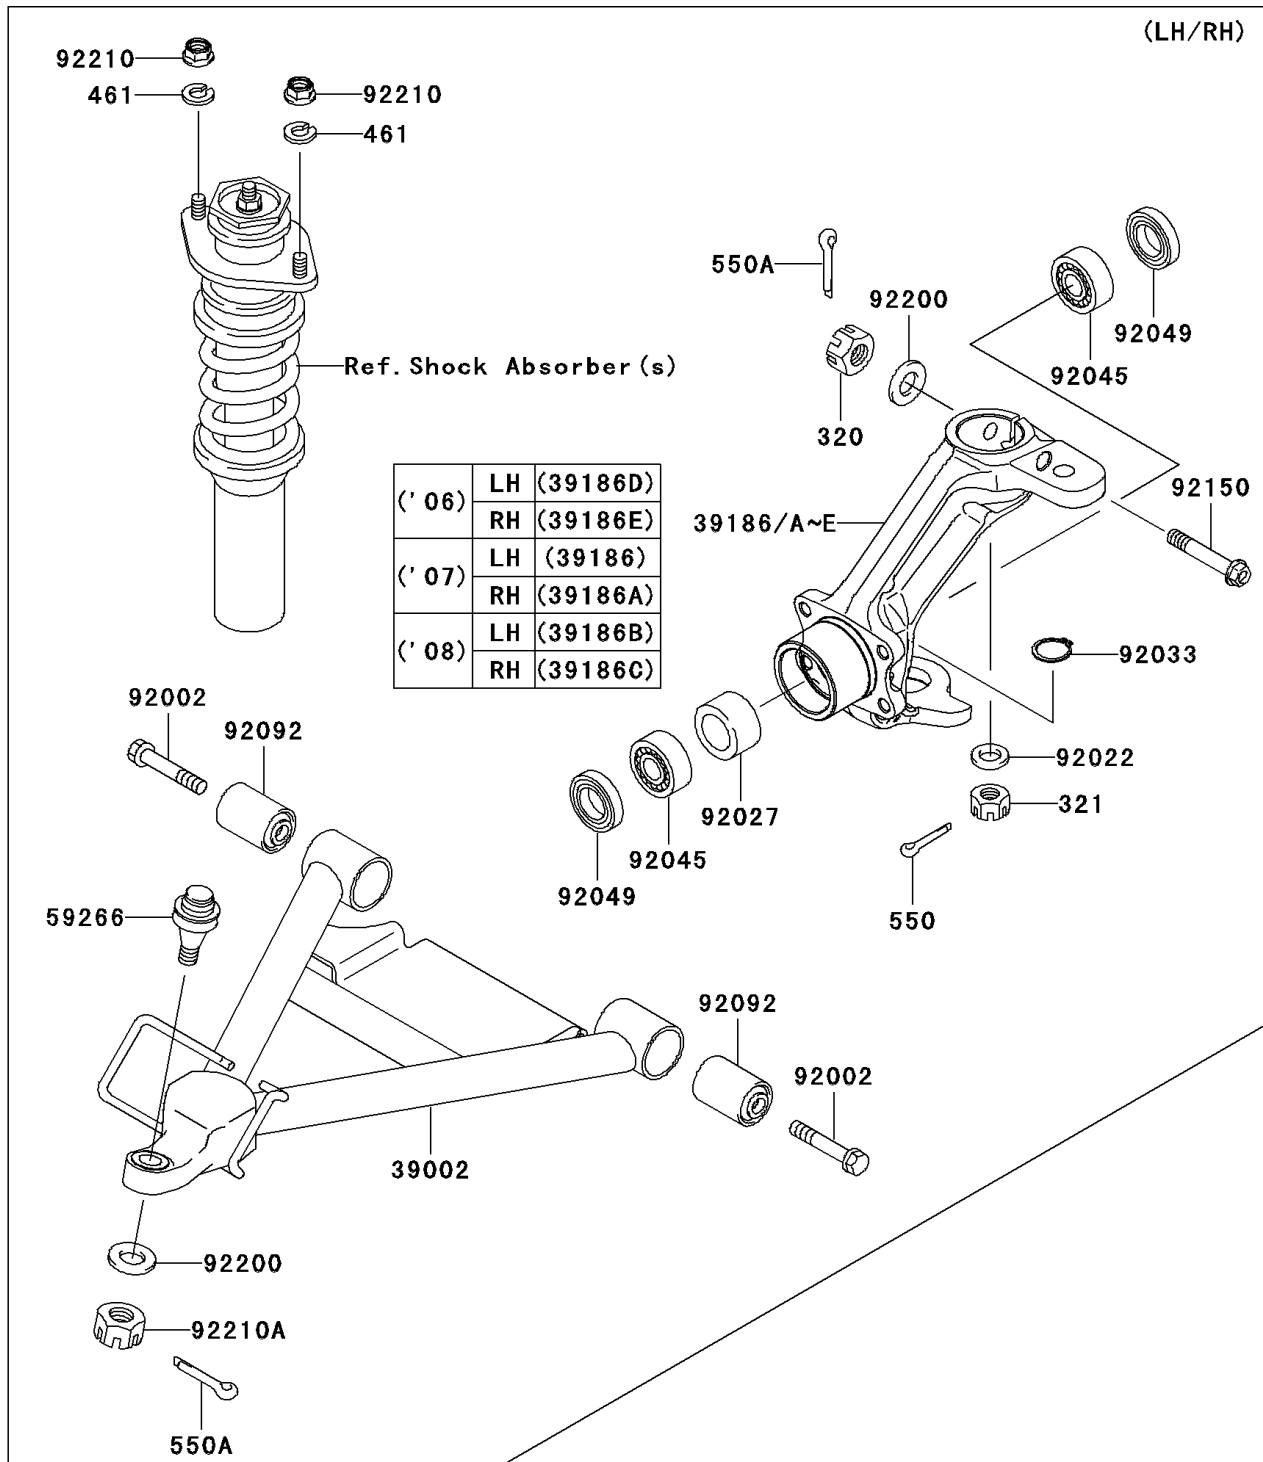

2008 Mule 3000

PARTS DIAGRAM

Front Suspension

F2152

2008 Mule 3000

PARTS LIST

Front Suspension

ITEM NAME

PART NUMBER

QUANTITY
