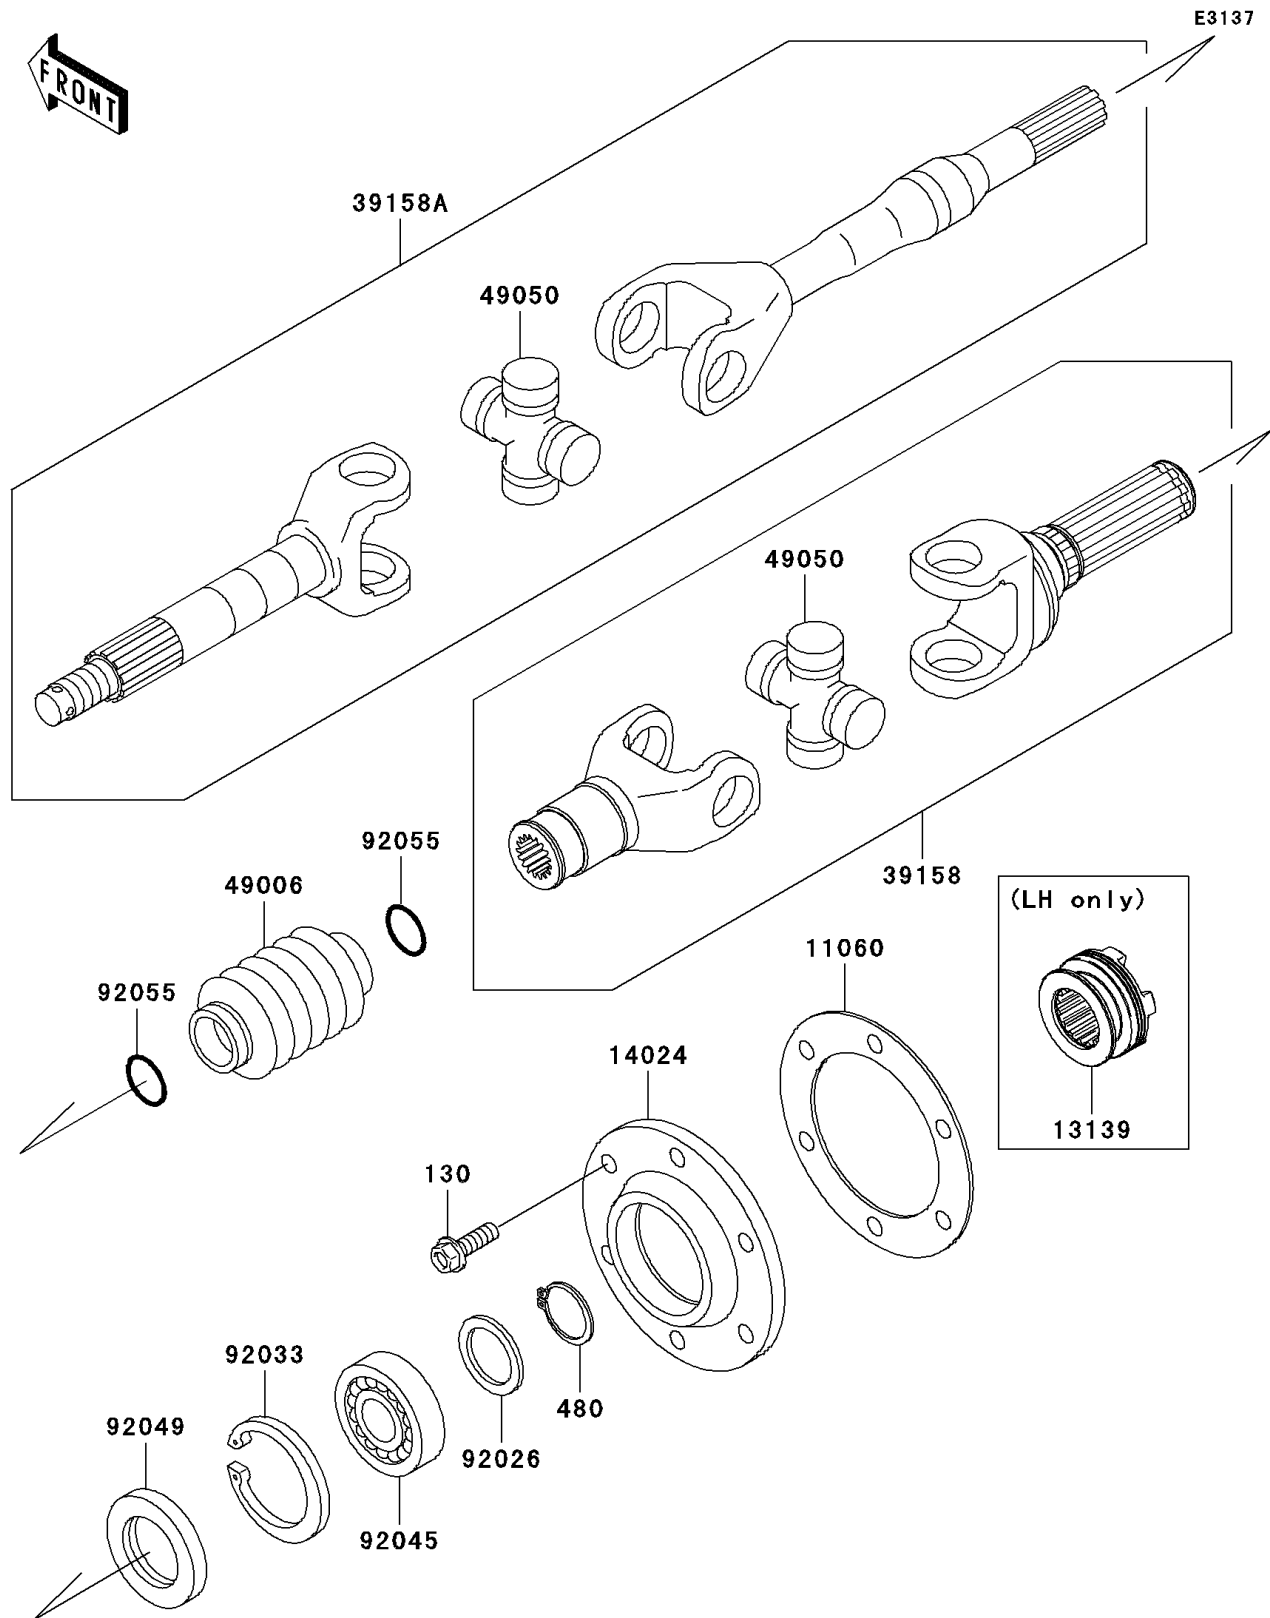

2008 Mule 3000

PARTS DIAGRAM

Drive Shaft-Rear

2008 Mule 3000

PARTS LIST

Drive Shaft-Rear

Kawasaki

Let the Good Times Roll®

ITEM NAME

PART NUMBER

QUANTITY
