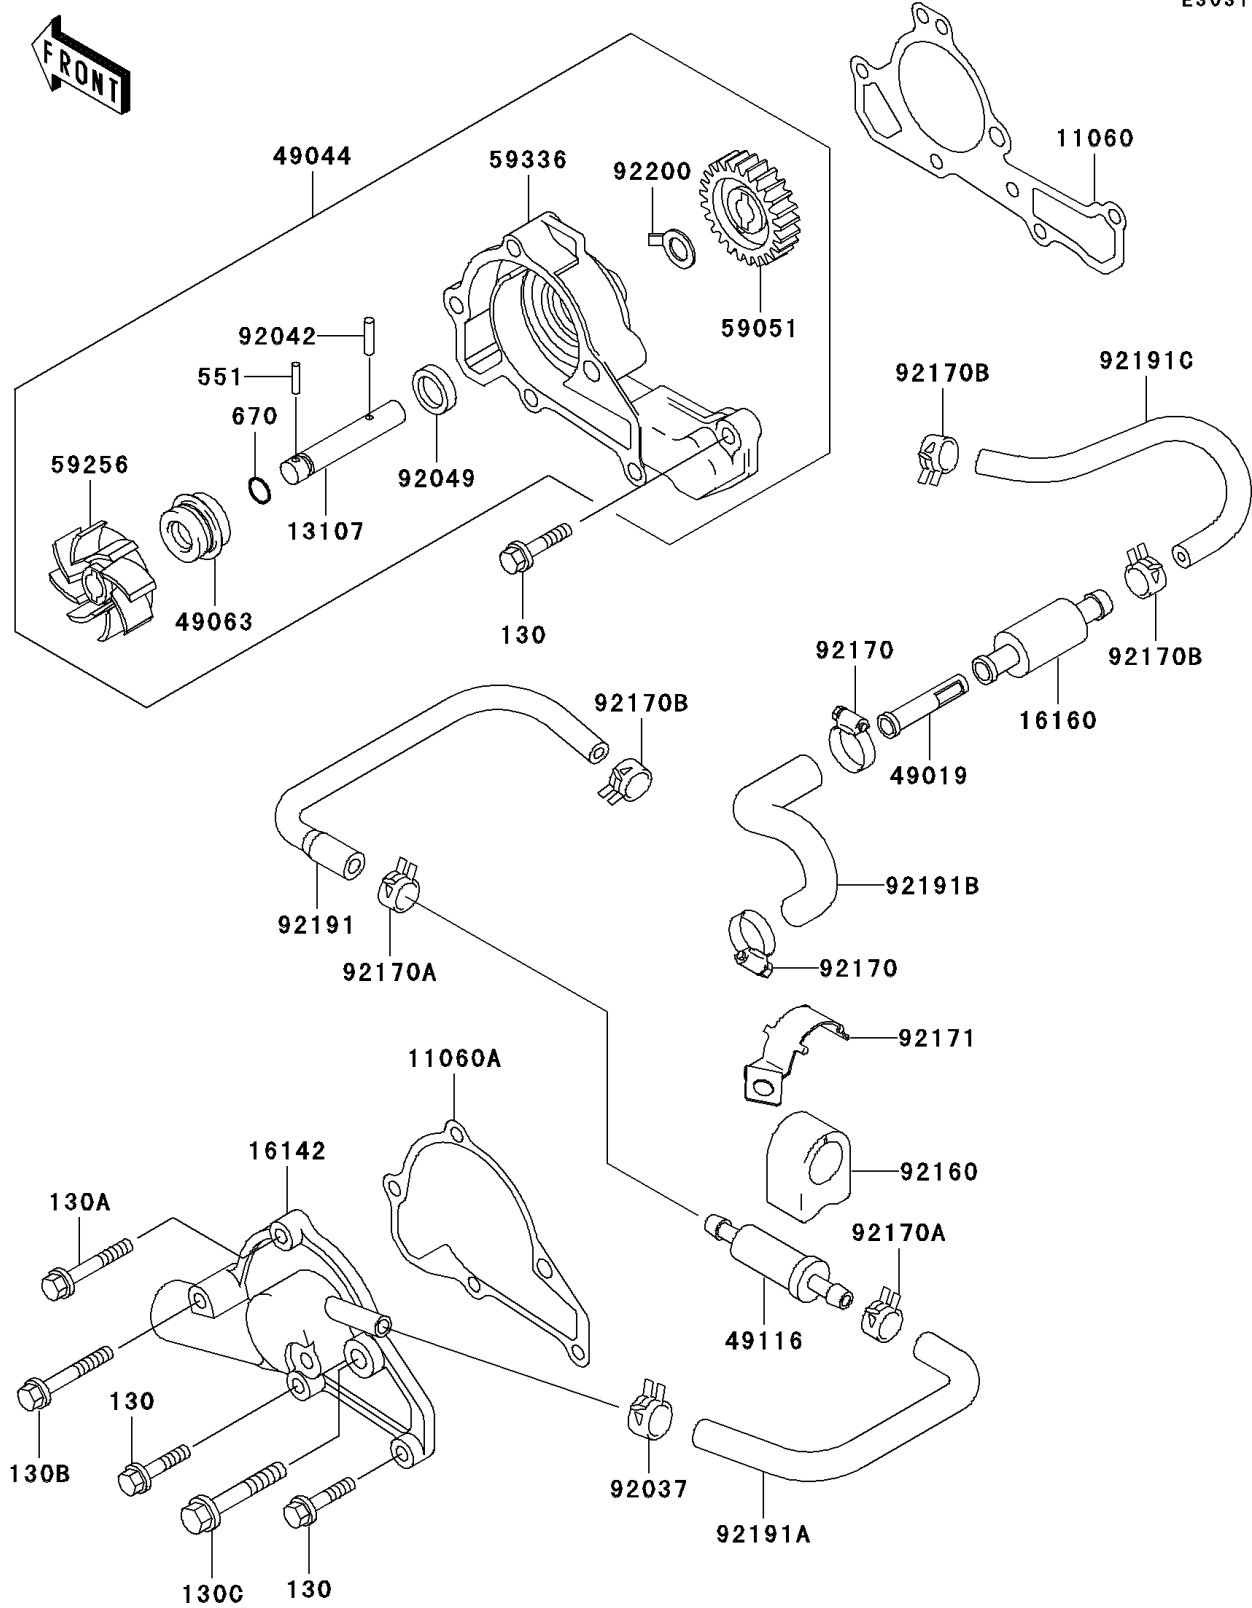

2008 Mule 3000

PARTS DIAGRAM

Water Pump

E3031

2008 Mule 3000

PARTS LIST

Water Pump

Kawasaki

Let the Good Times Roll®

ITEM NAME

PART NUMBER

QUANTITY
