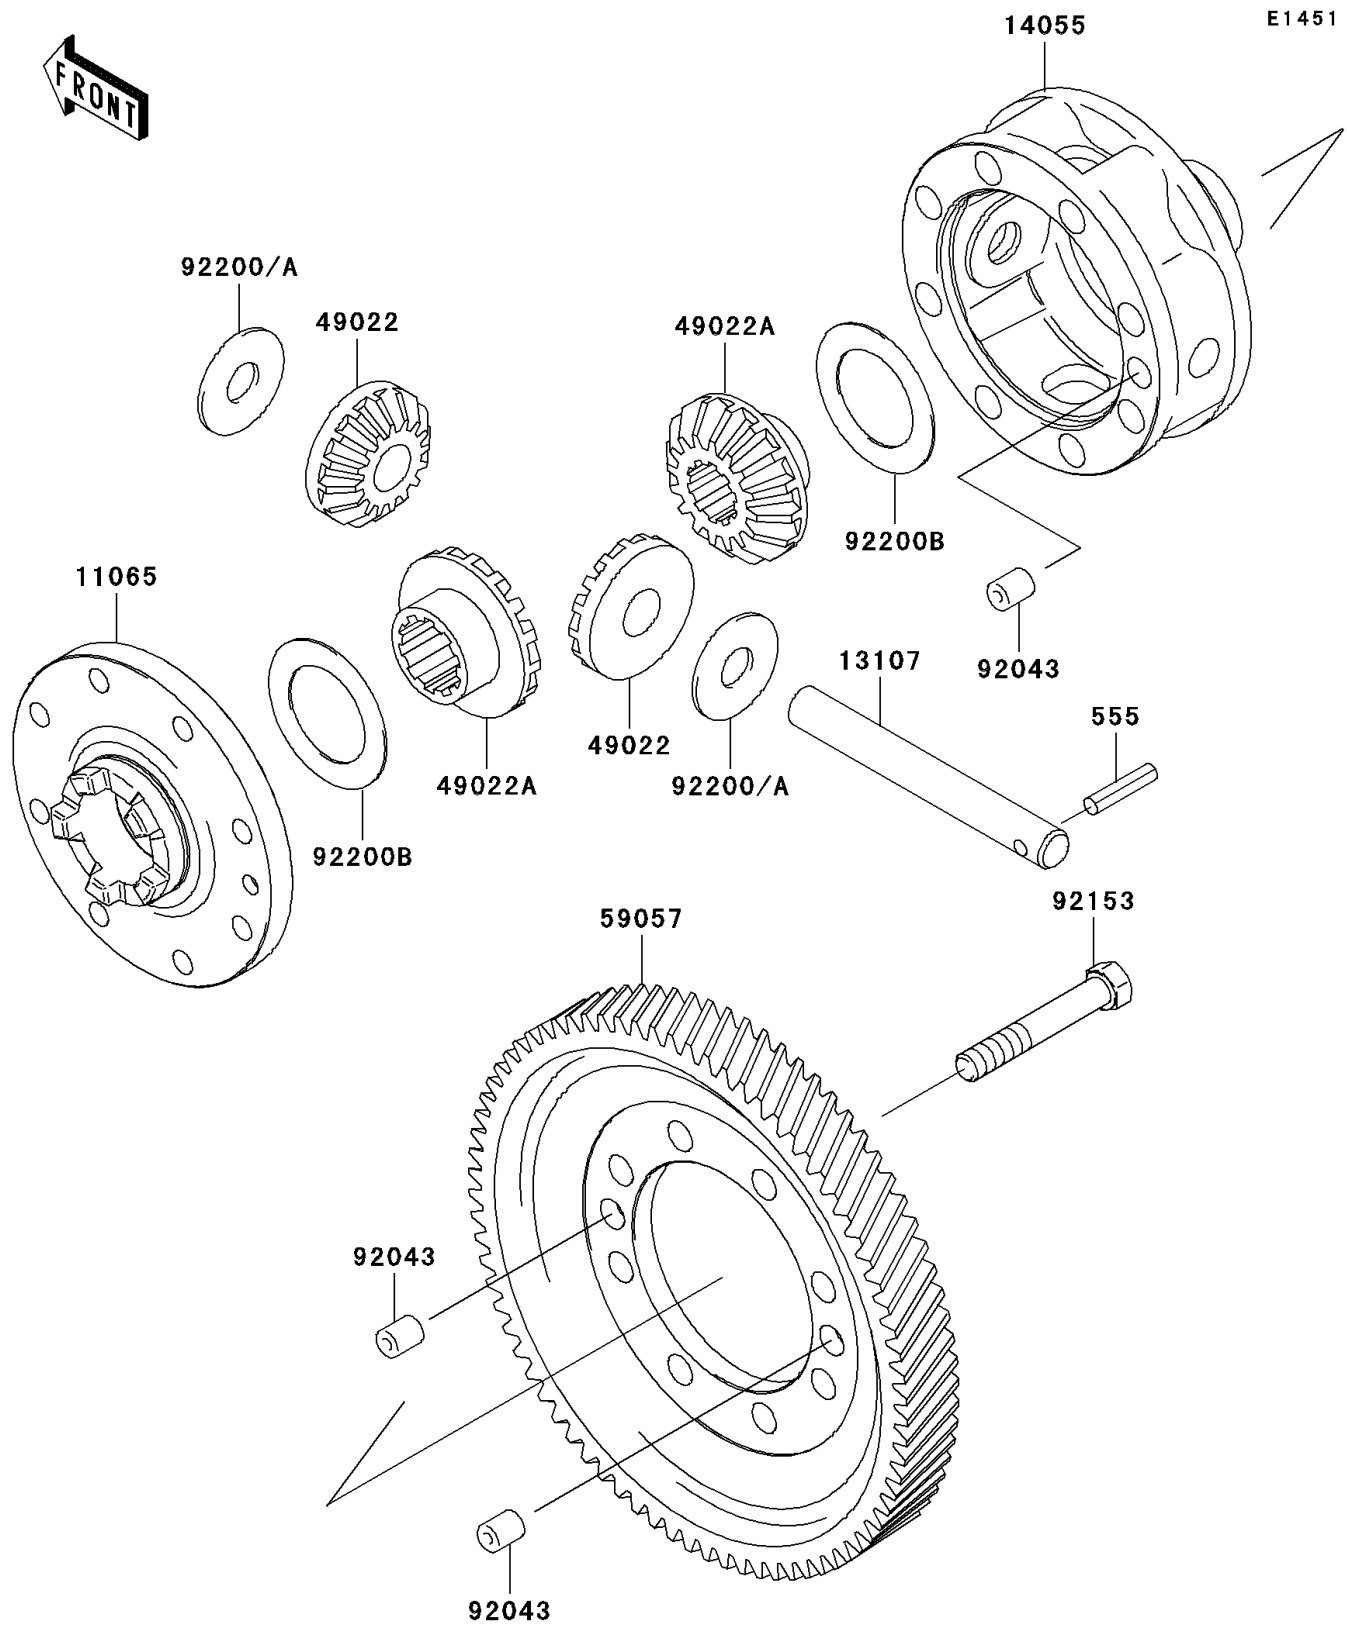

2008 Mule 3000

PARTS DIAGRAM

Differential