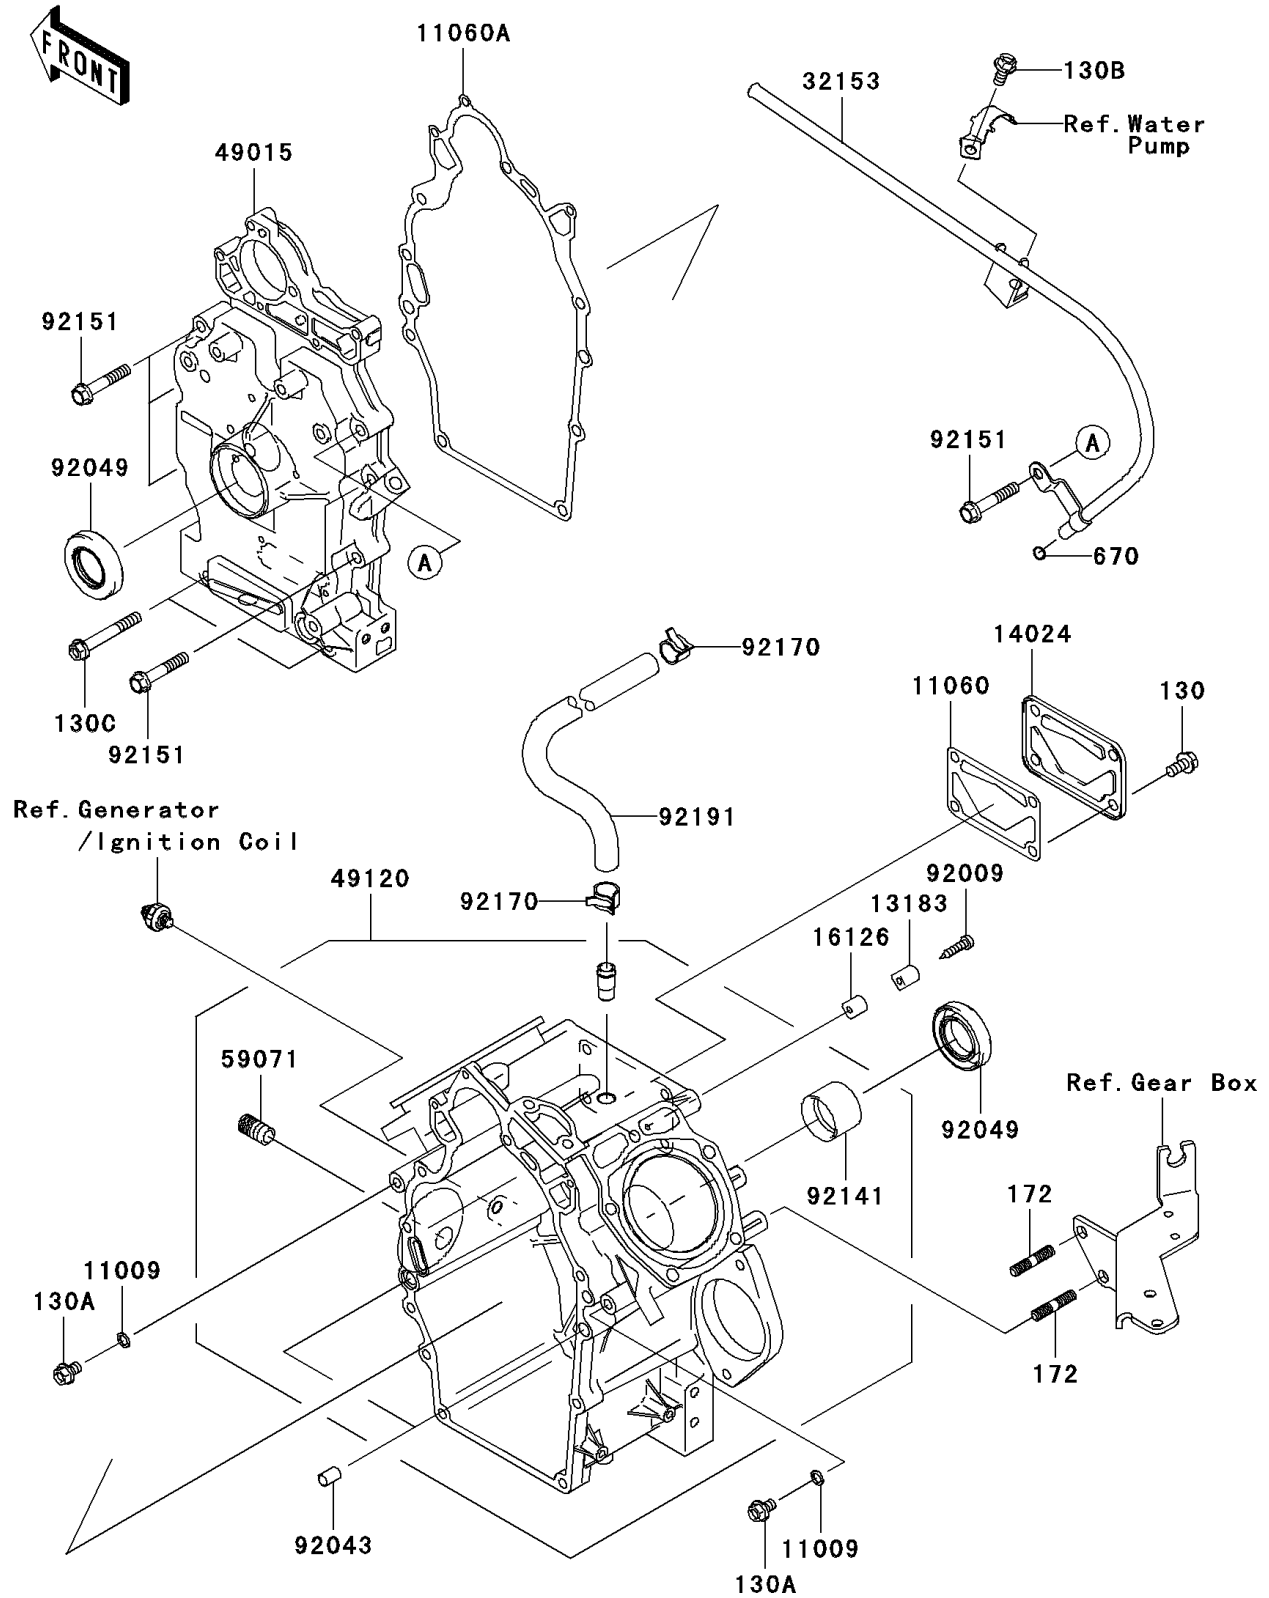

2008 Mule 3000

PARTS DIAGRAM

Crankcase

E1411

2008 Mule 3000

PARTS LIST

Crankcase

Kawasaki

Let the Good Times Roll®

ITEM NAME

PART NUMBER

QUANTITY
