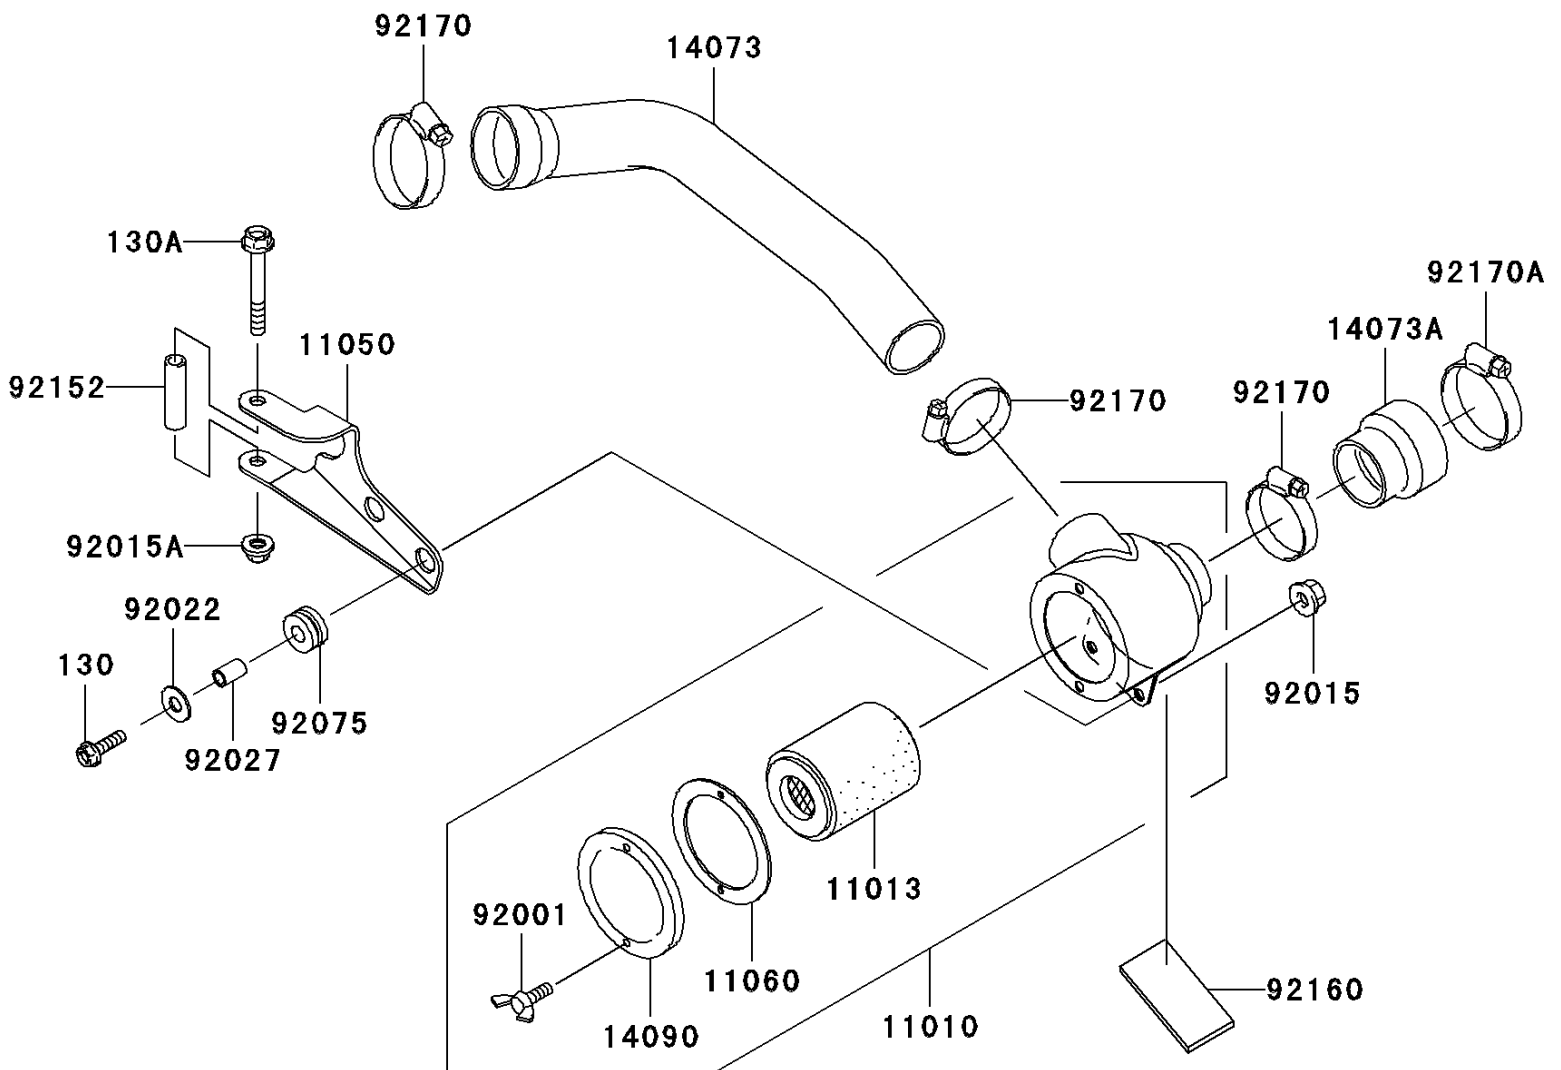

2008 Mule 3000

PARTS DIAGRAM

Air Cleaner-Belt Converter

E1394

2008 Mule 3000

PARTS LIST

Air Cleaner-Belt Converter

ITEM NAME

PART NUMBER

QUANTITY
