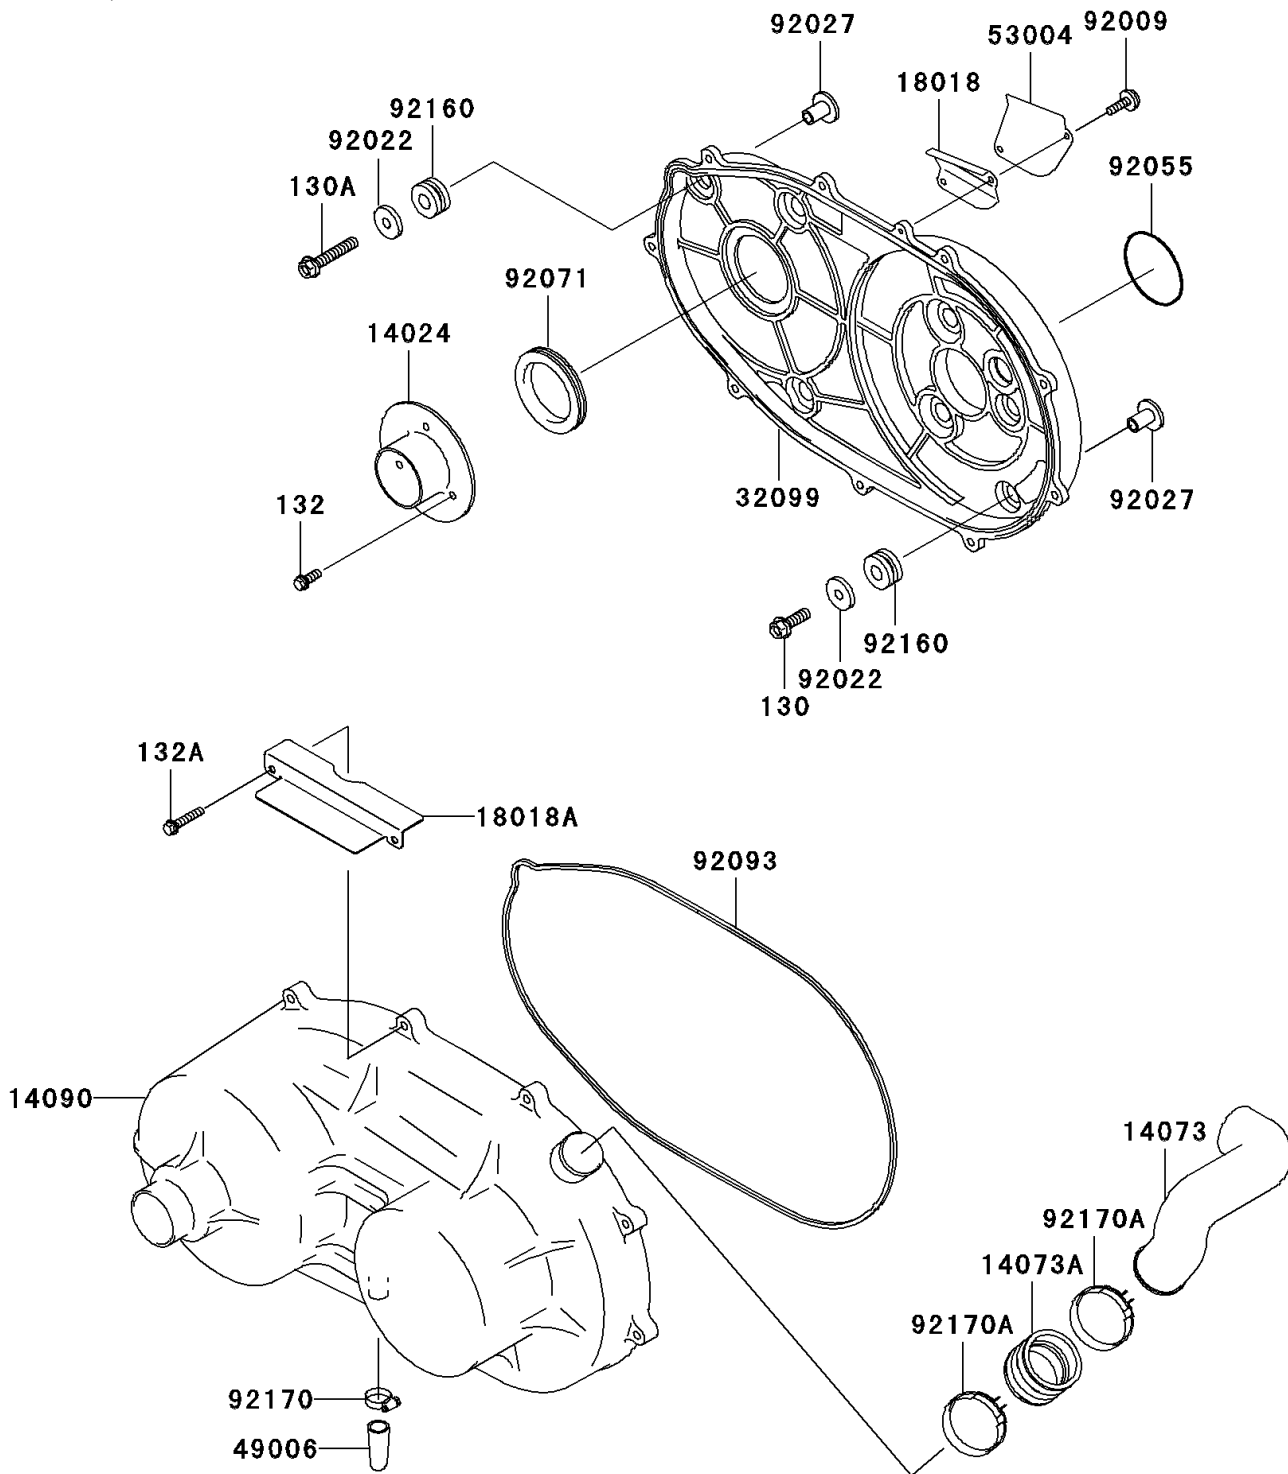

2008 Mule 3000

PARTS DIAGRAM

Converter Cover

E1393

2008 Mule 3000

PARTS LIST

Converter Cover

Kawasaki

Let the Good Times Roll®

ITEM NAME

PART NUMBER

QUANTITY
