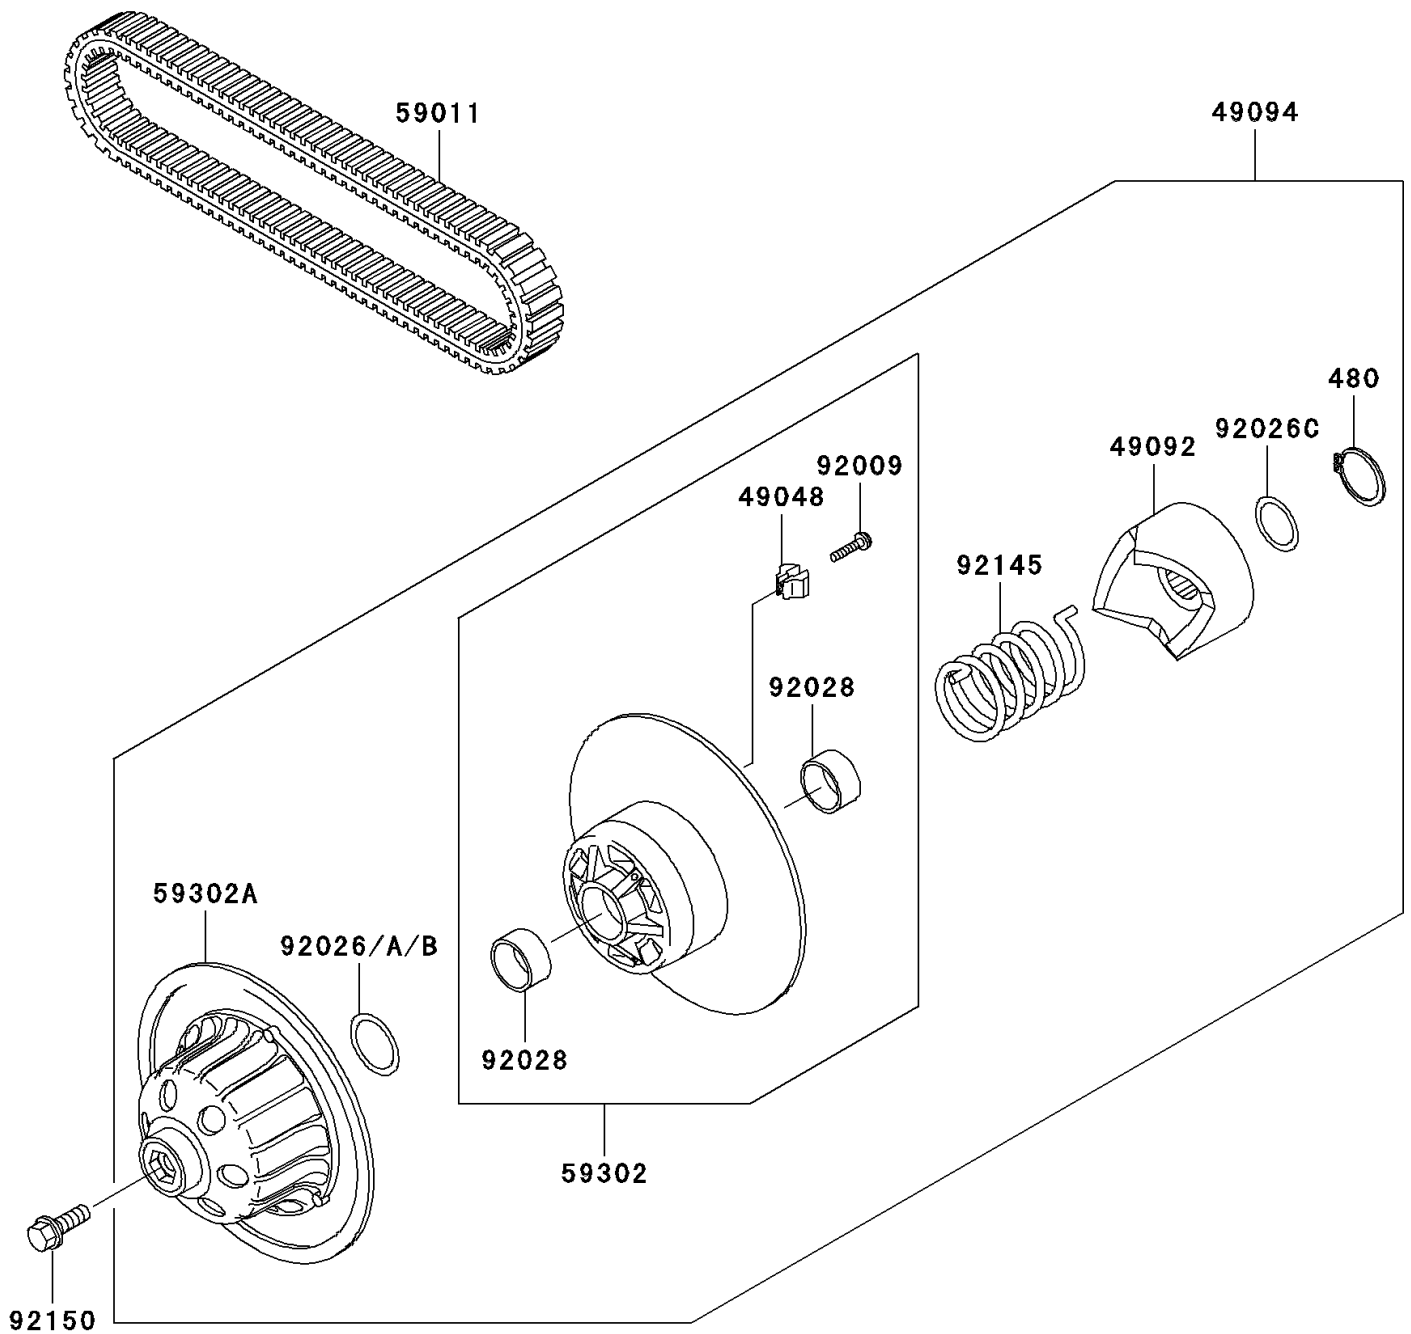

2008 Mule 3000

PARTS DIAGRAM

Driven Converter/Drive Belt

E1392

2008 Mule 3000

PARTS LIST

Driven Converter/Drive Belt

ITEM NAME

PART NUMBER

QUANTITY
