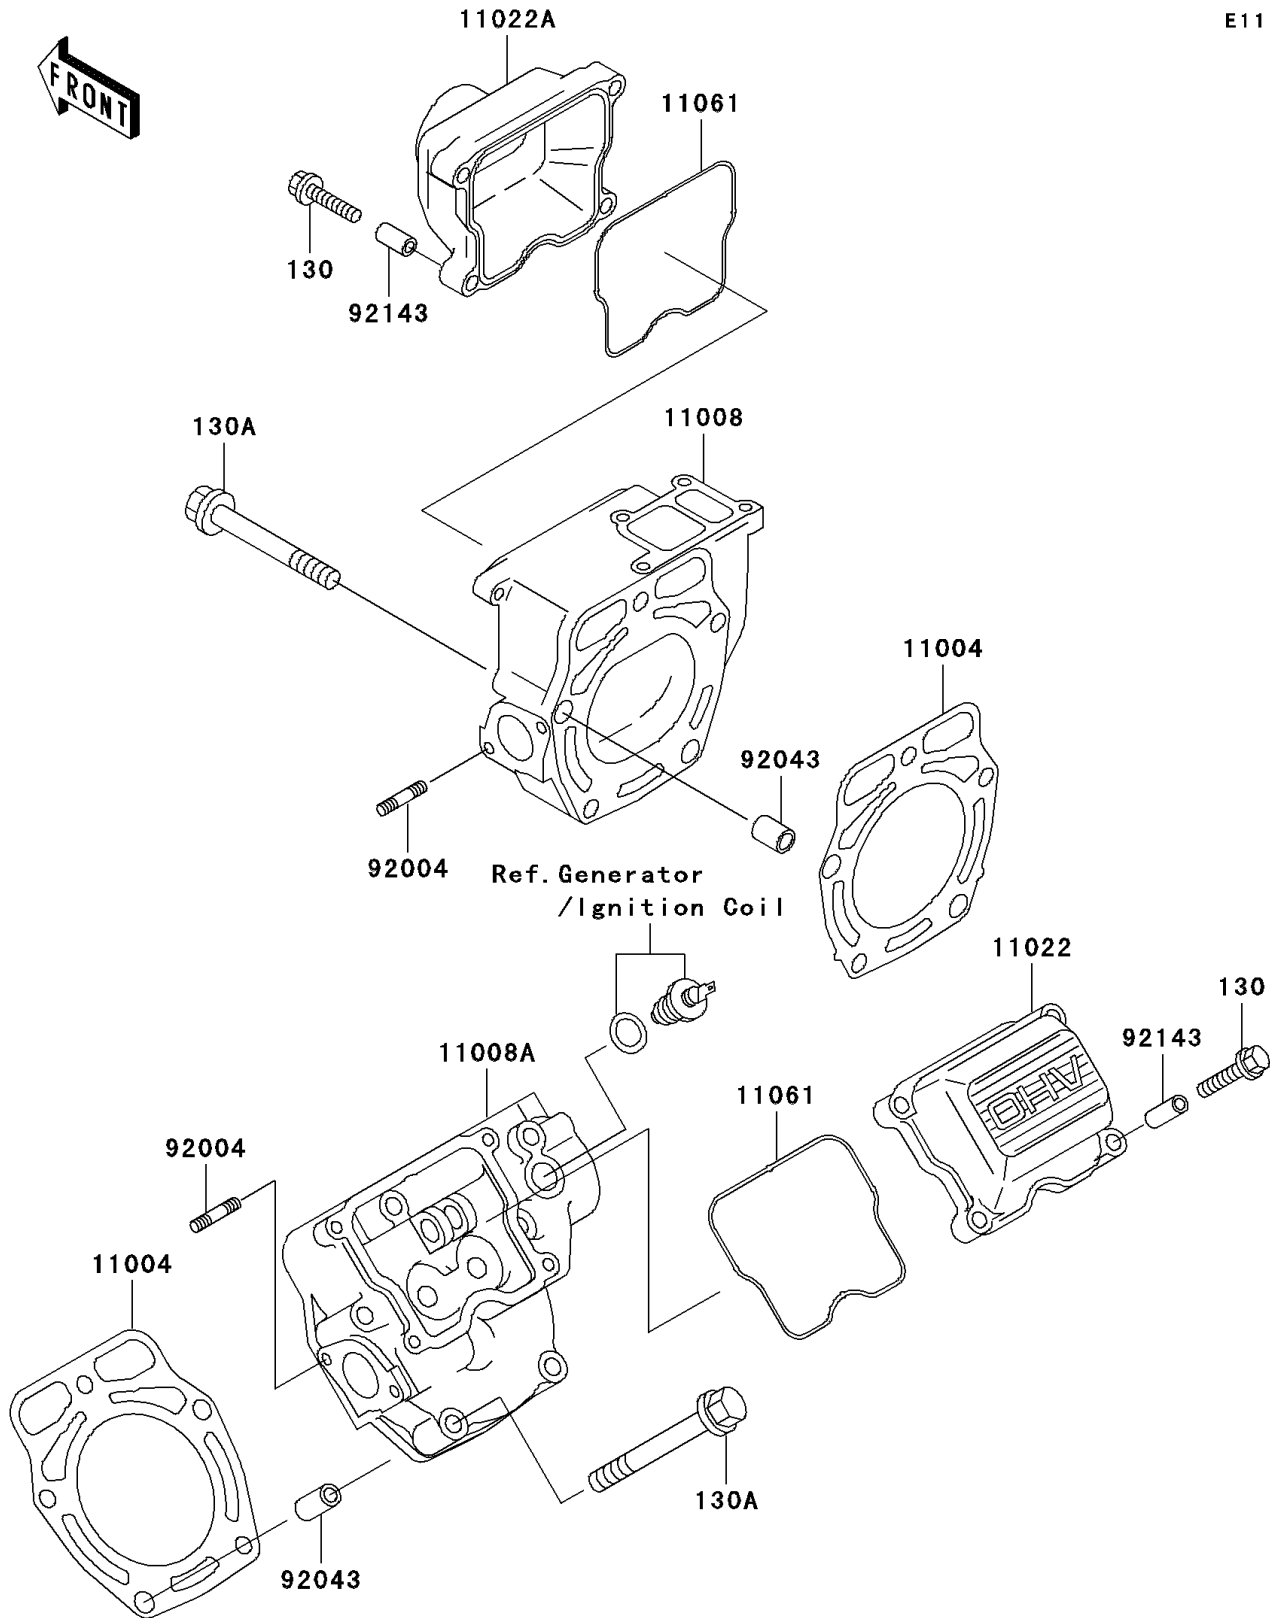

2008 Mule 3000

PARTS DIAGRAM

Cylinder Head

E1111

2008 Mule 3000

PARTS LIST

Cylinder Head

Kawasaki

Let the Good Times Roll®

ITEM NAME

PART NUMBER

QUANTITY
