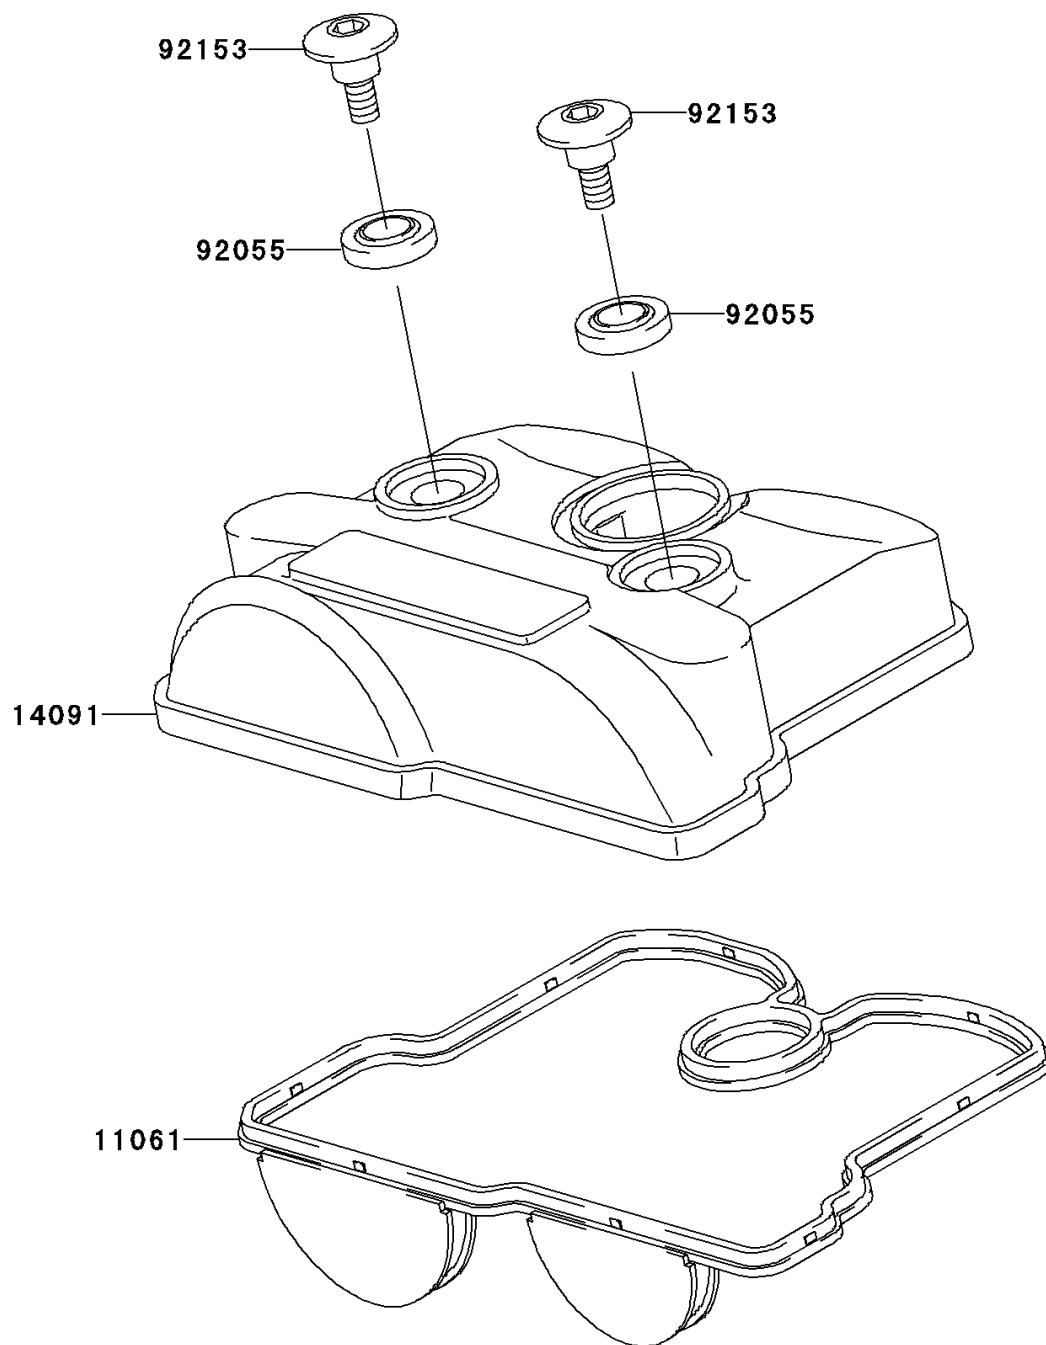

2008 KX™ 250F

PARTS DIAGRAM

Cylinder Head Cover

Kawasaki

Let the Good Times Roll®

E1112

2008 KX™ 250F

PARTS LIST

Cylinder Head Cover

Kawasaki

Let the Good Times Roll®

ITEM NAME

PART NUMBER

QUANTITY
