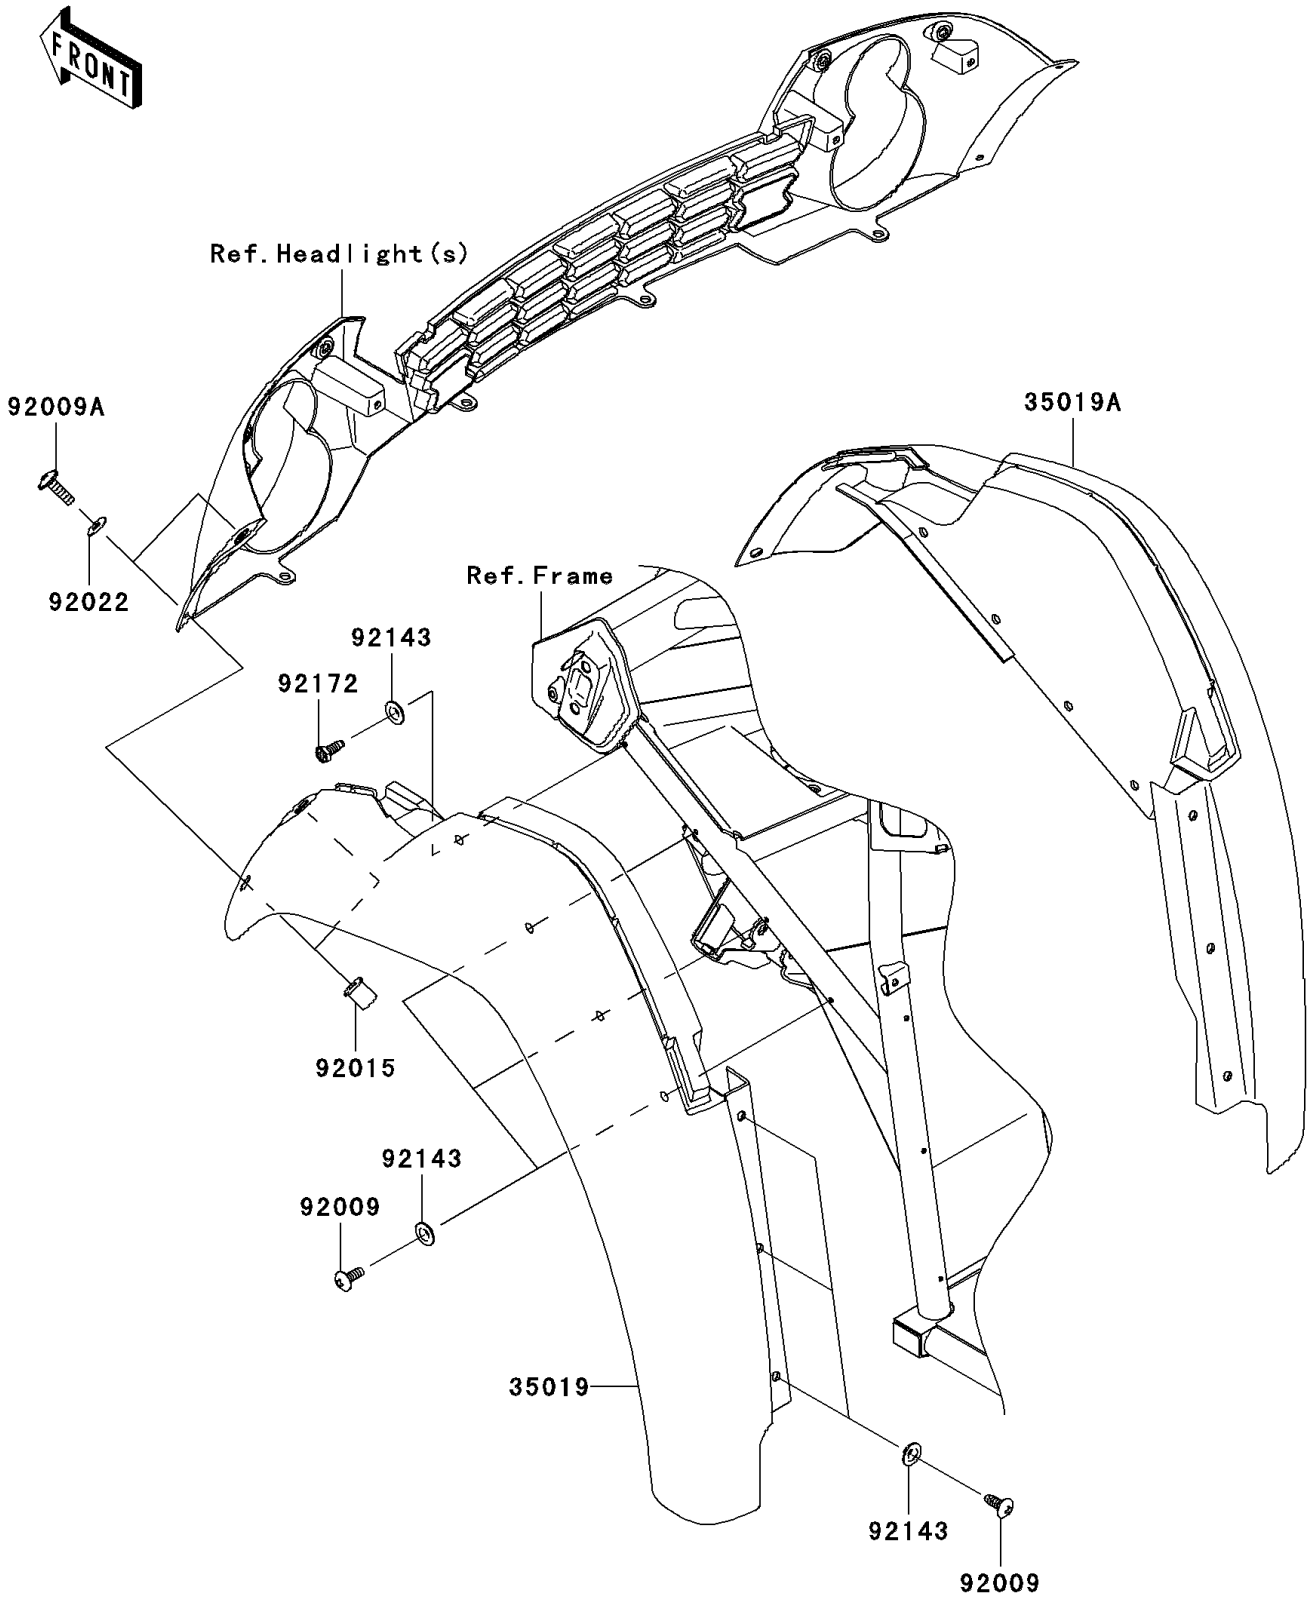

## PARTS DIAGRAM

### Front Fender(s)

F2171

## PARTS LIST

### Front Fender(s)

ITEM NAME	PART NUMBER	QUANTITY
FLAP,FR,LH,BLACK (Ref # 35019)	35019-0034-283	1
FLAP,FR,RH,BLACK (Ref # 35019A)	35019-0035-283	1
SCREW,TAPPING,6X16 (Ref # 92009)	92009-1166	12
SCREW,6X22,BLACK (Ref # 92009A)	92009-1256	4
NUT (Ref # 92015)	92015-1700	4
WASHER,6.5X16X1 (Ref # 92022)	92022-1143	4
COLLAR (Ref # 92143)	92143-1087	14
SCREW,TAPPING,6X16 (Ref # 92172)	92172-0205	2