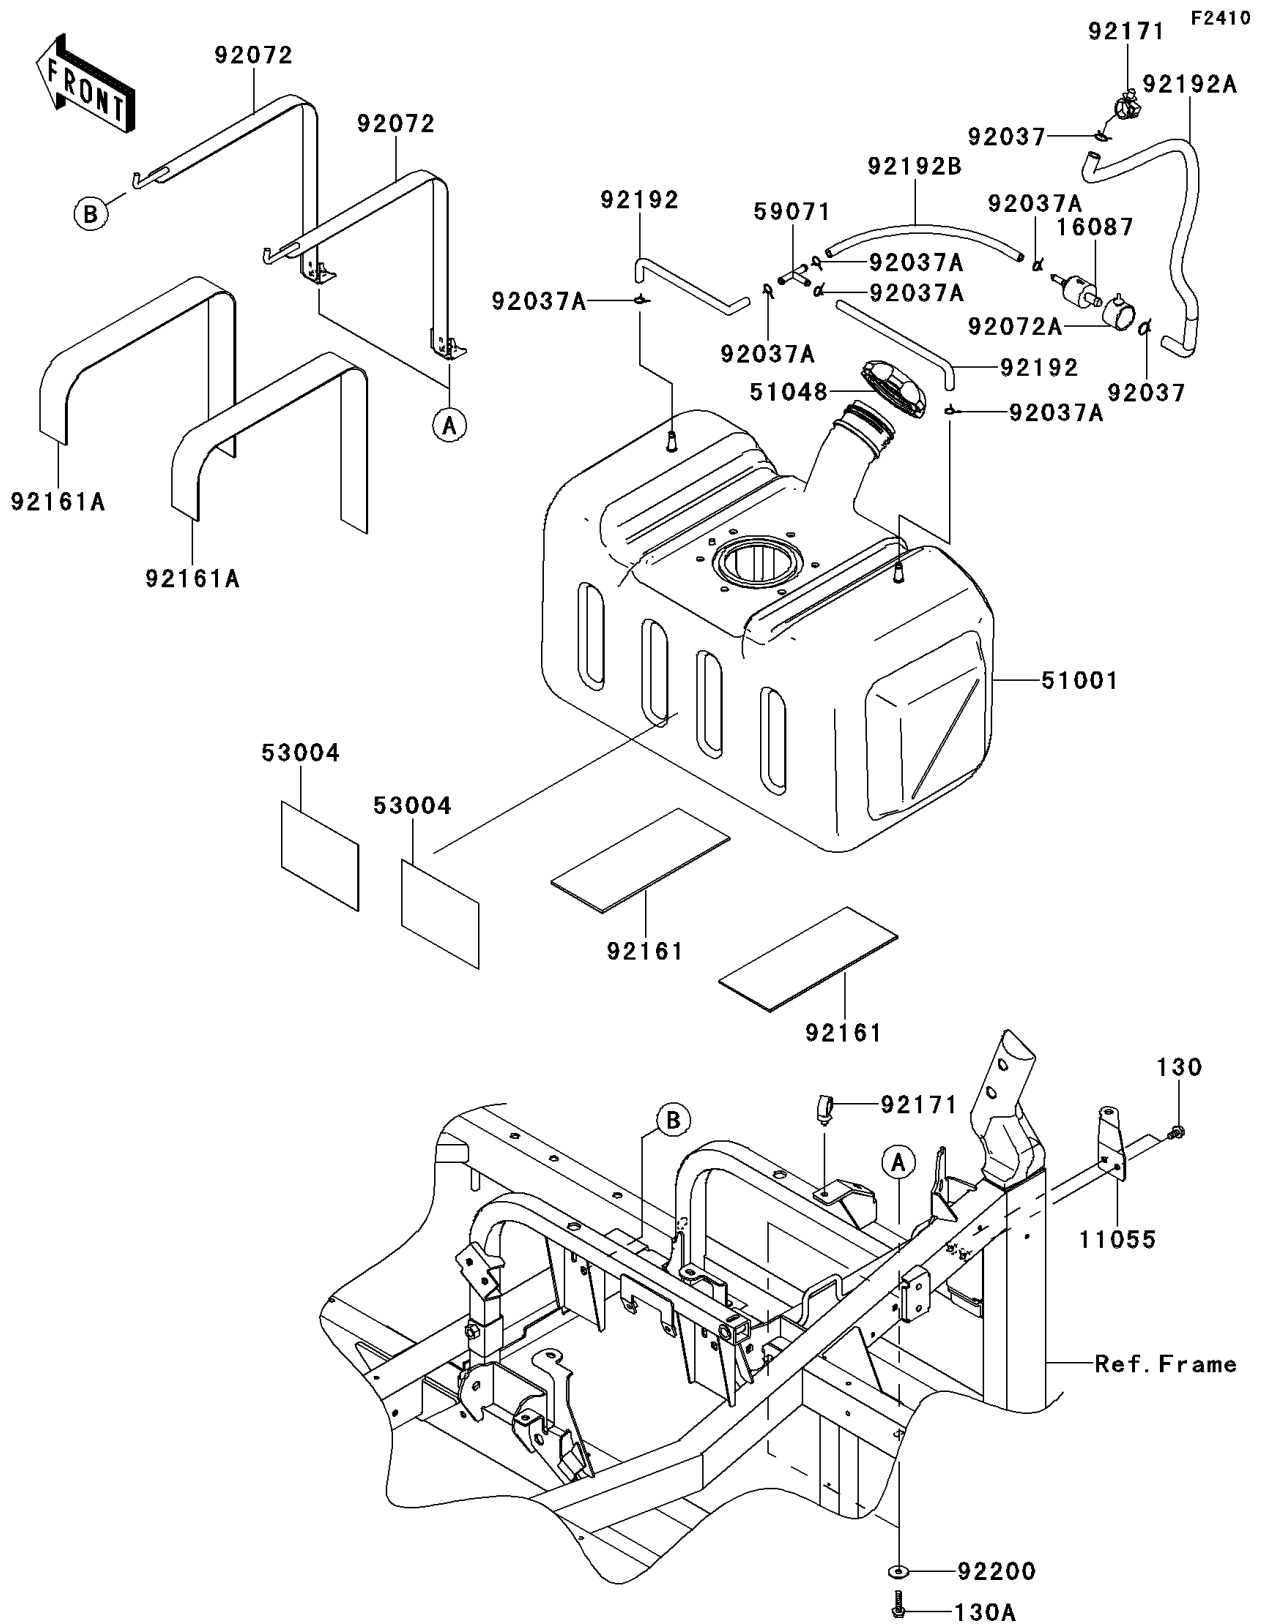

2010 Teryx[®] 750 FI 4x4 LE

PARTS DIAGRAM

Fuel Tank

2010 Teryx[®] 750 FI 4x4 LE

PARTS LIST

Fuel Tank

ITEM NAME

PART NUMBER

QUANTITY
