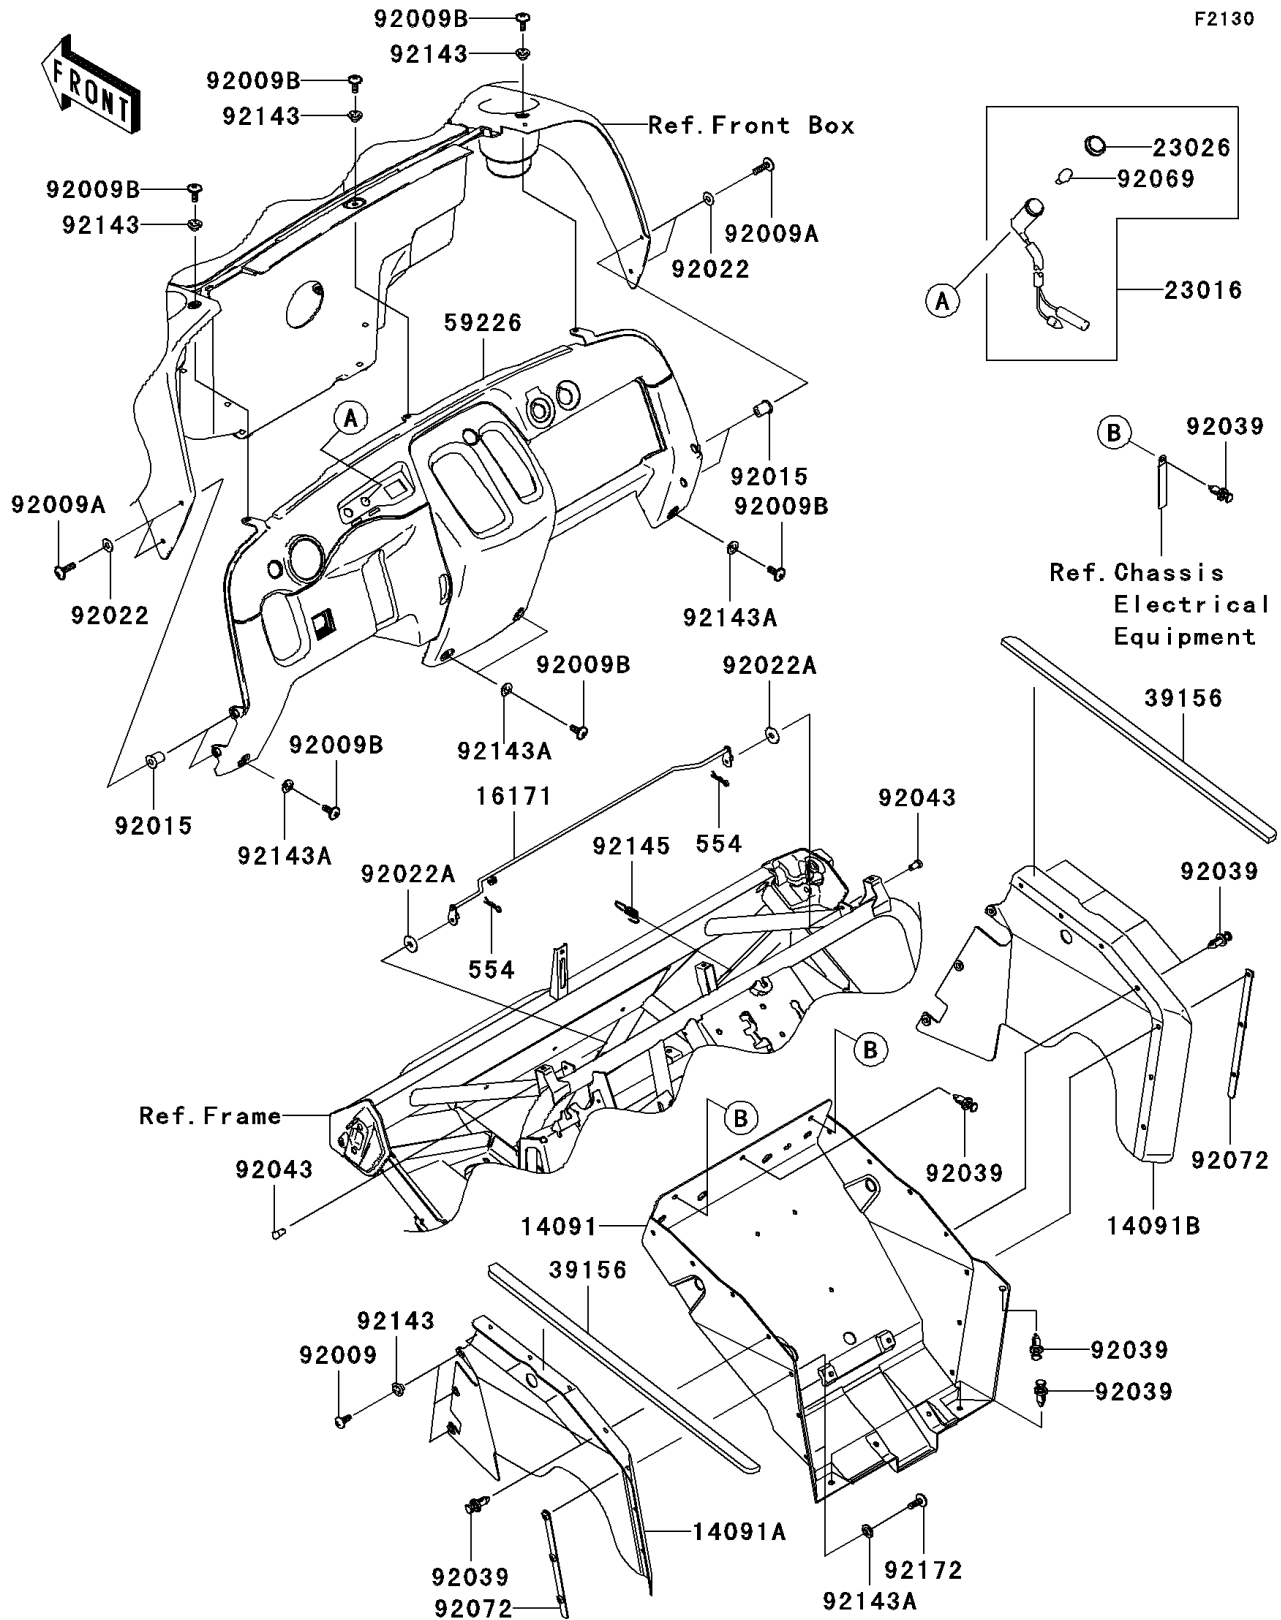

Mule 610 4x4

PARTS DIAGRAM

Frame Fittings(Front)

Mule 610 4x4

PARTS LIST

Frame Fittings(Front)

ITEM NAME	PART NUMBER	QUANTITY
PIN-SNAP (Ref # 554)	554A0600	2
COVER,FLOOR,CNT (Ref # 14091)	14091-0408	1
COVER,FLOOR,SIDE,LH (Ref # 14091A)	14091-0424	1
COVER,FLOOR,SIDE,RH (Ref # 14091B)	14091-0425	1
LINK,HOOD (Ref # 16171)	16171-0010	1
LAMP-ASSY,TEMP (Ref # 23016)	23016-1128	2
LENS,TEMP LAMP (Ref # 23026)	23026-1157	2
PAD (Ref # 39156)	39156-0071	2
PANEL-CONTROL,GRAY (Ref # 59226)	59226-0009-284	1
SCREW,TAPPING,6X16 (Ref # 92009)	92009-1166	6
SCREW,6X22,BLACK (Ref # 92009A)	92009-1256	4
SCREW,6X16 (Ref # 92009B)	92009-1621	7
NUT (Ref # 92015)	92015-1700	4
WASHER,6.5X16X1 (Ref # 92022)	92022-1143	4
WASHER,6.5X20X1.6,BLACK (Ref # 92022A)	92022-1346	2
RIVET (Ref # 92039)	92039-1229	15
PIN,6X9 (Ref # 92043)	92043-1626	2
BULB,12V 1.7W,T10 (Ref # 92069)	92069-1059	2
BAND (Ref # 92072)	92072-0042	2
COLLAR (Ref # 92143)	92143-1057	9
COLLAR (Ref # 92143A)	92143-1087	10
SPRING (Ref # 92145)	92145-0215	1
SCREW,6X18 (Ref # 92172)	92172-0002	6