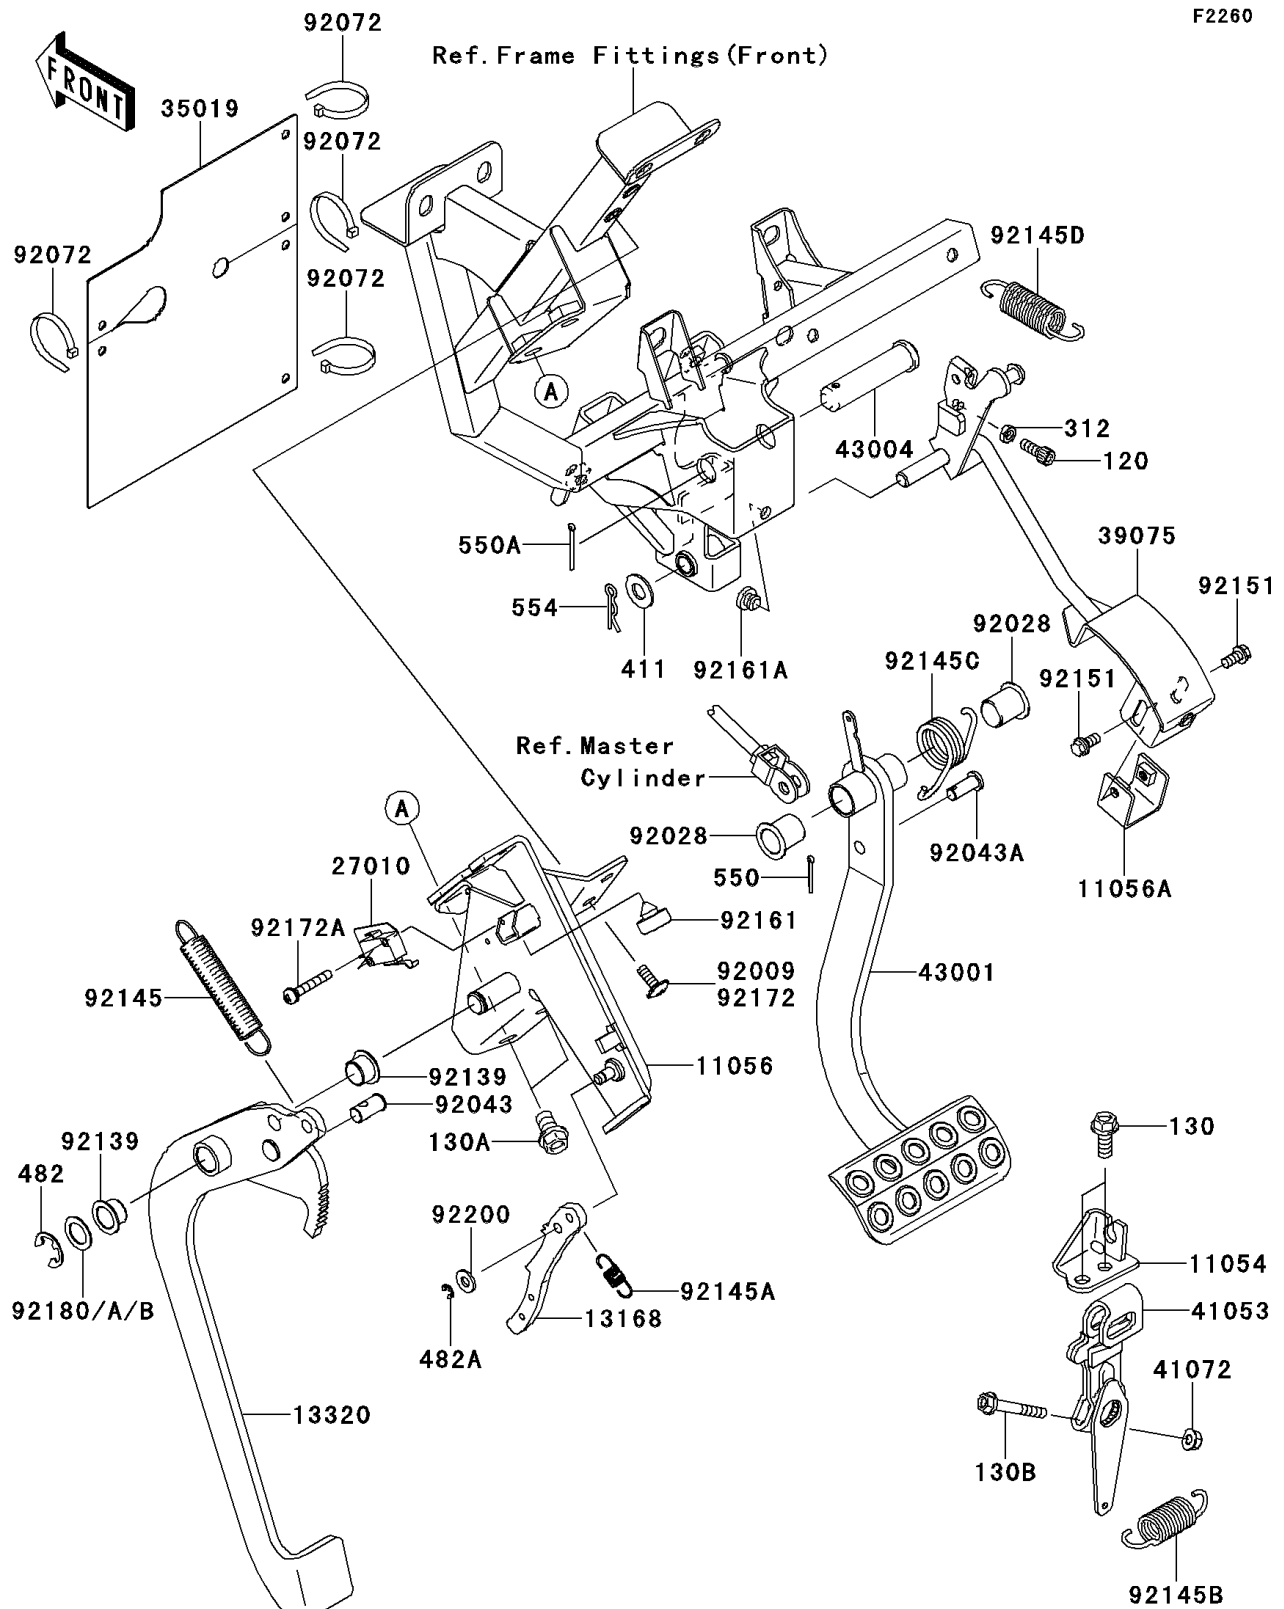

2010 Teryx[®] 750 FI 4x4 LE

PARTS DIAGRAM

Brake Pedal/Throttle Lever

2010 Teryx[®] 750 FI 4x4 LE

PARTS LIST

Brake Pedal/Throttle Lever

ITEM NAME

PART NUMBER

QUANTITY
