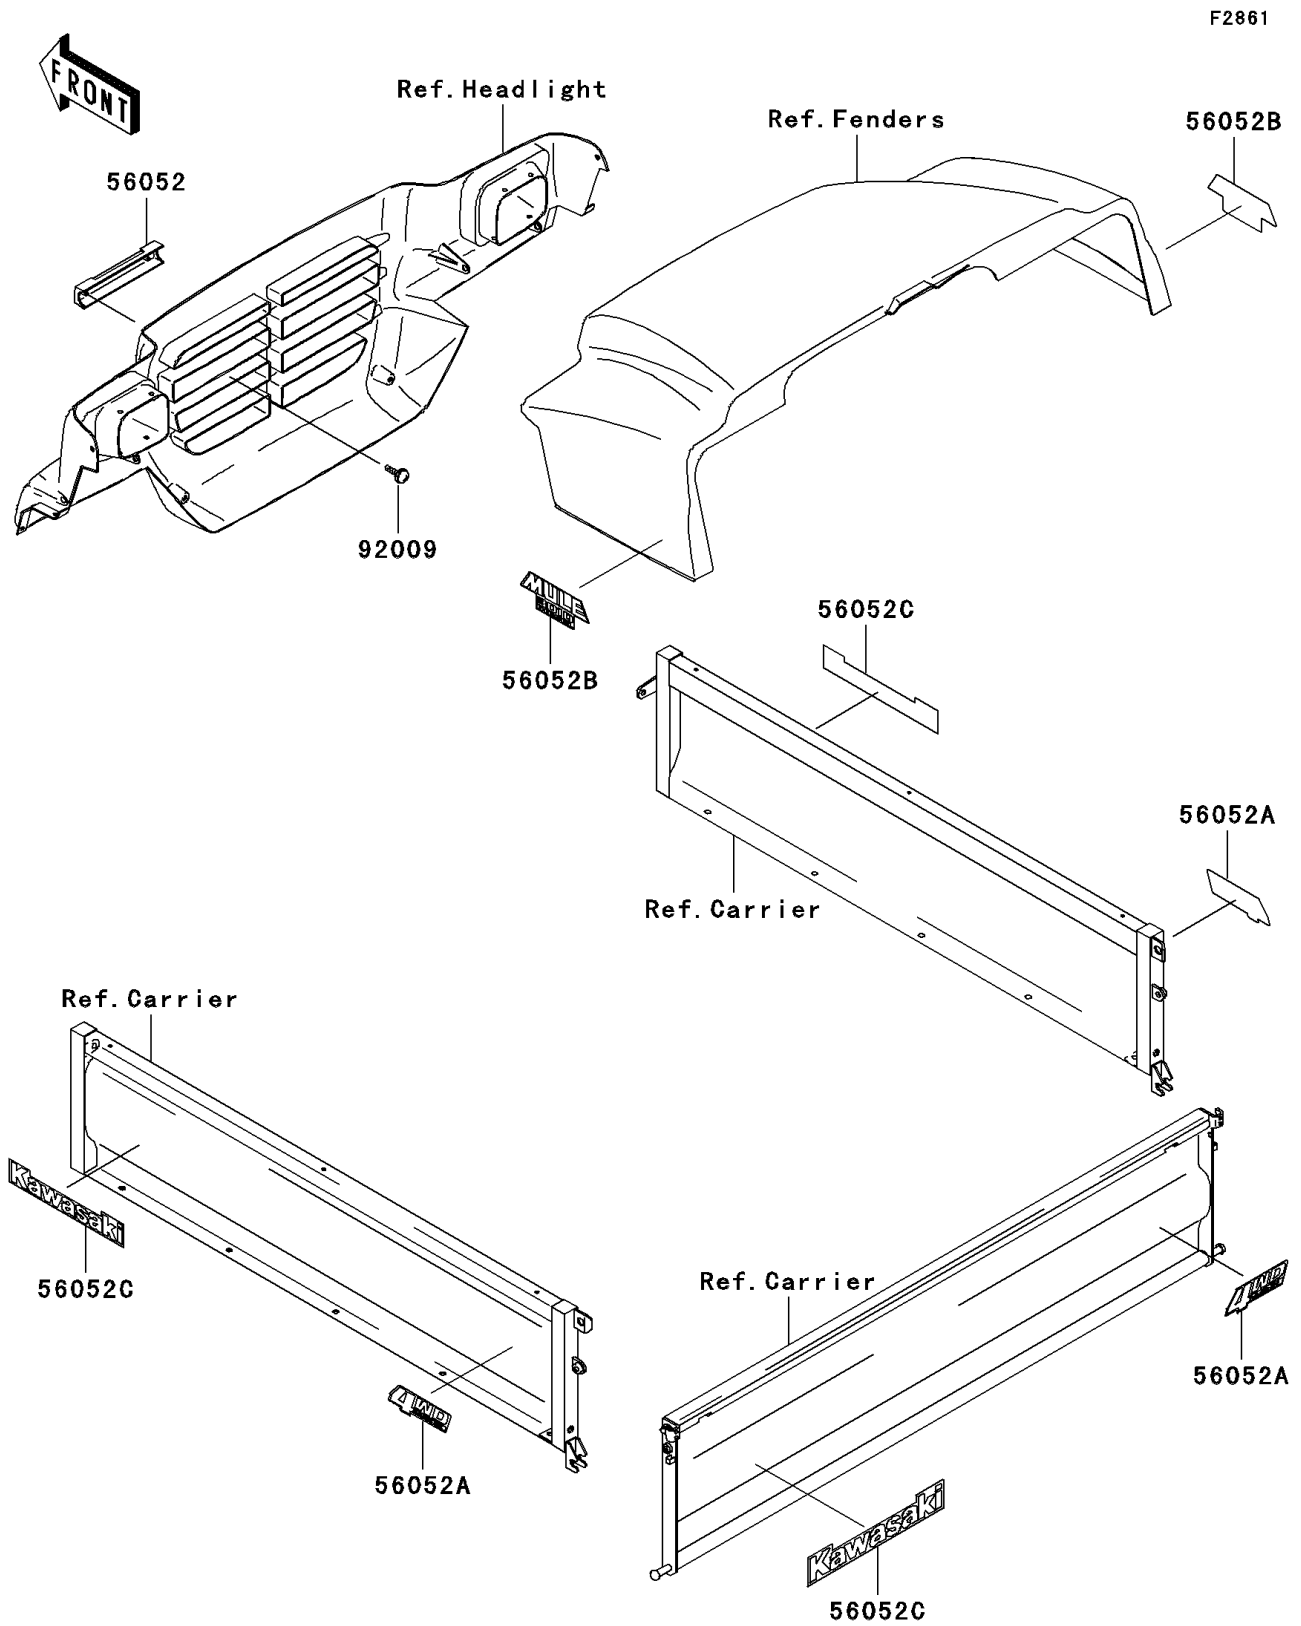

Mule 3010 Diesel 4X4

PARTS DIAGRAM

Decals

Mule 3010 Diesel 4X4

PARTS LIST

Decals

ITEM NAME

PART NUMBER

QUANTITY
