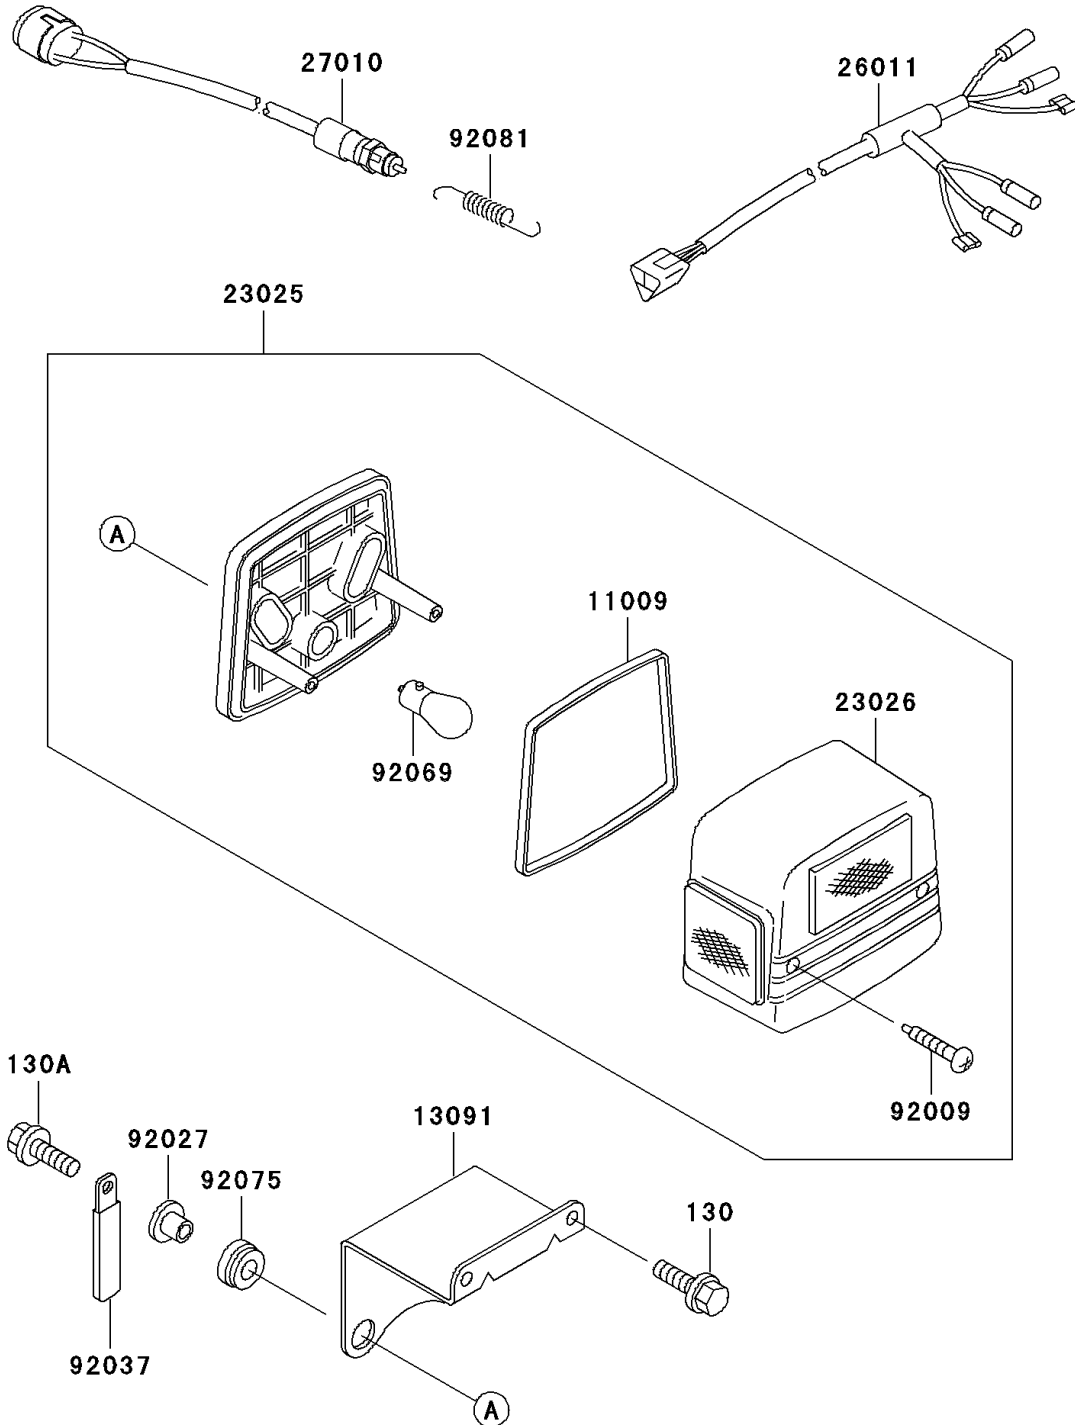

Mule 3010 Diesel 4X4

PARTS DIAGRAM

Taillight(s)

F2720

Mule 3010 Diesel 4X4

PARTS LIST

Taillight(s)

ITEM NAME	PART NUMBER	QUANTITY
BOLT-FLANGED,6X16,BLACK (Ref # 130)	130J0616	4
BOLT-FLANGED (Ref # 130A)	130J0620	4
GASKET,TAIL LAMP (Ref # 11009)	11009-1215	2
HOLDER,TAIL LAMP (Ref # 13091)	13091-1743	2
LAMP-TAIL (Ref # 23025)	23025-1042	2
LENS,TAIL LAMP (Ref # 23026)	23026-1019	2
WIRE-LEAD (Ref # 26011)	26011-1756	1
SWITCH,BRAKE LAMP (Ref # 27010)	27010-1301	1
SCREW,TAPPING,4X25 (Ref # 92009)	92009-1069	4
COLLAR,L=11.1 (Ref # 92027)	92027-194	4
CLAMP,L=60 (Ref # 92037)	92037-1069	2
BULB,12V20/5W (Ref # 92069)	92069-1011	2
DAMPER (Ref # 92075)	92075-277	4
SPRING,HOOK RETURN (Ref # 92081)	92081-1466	1