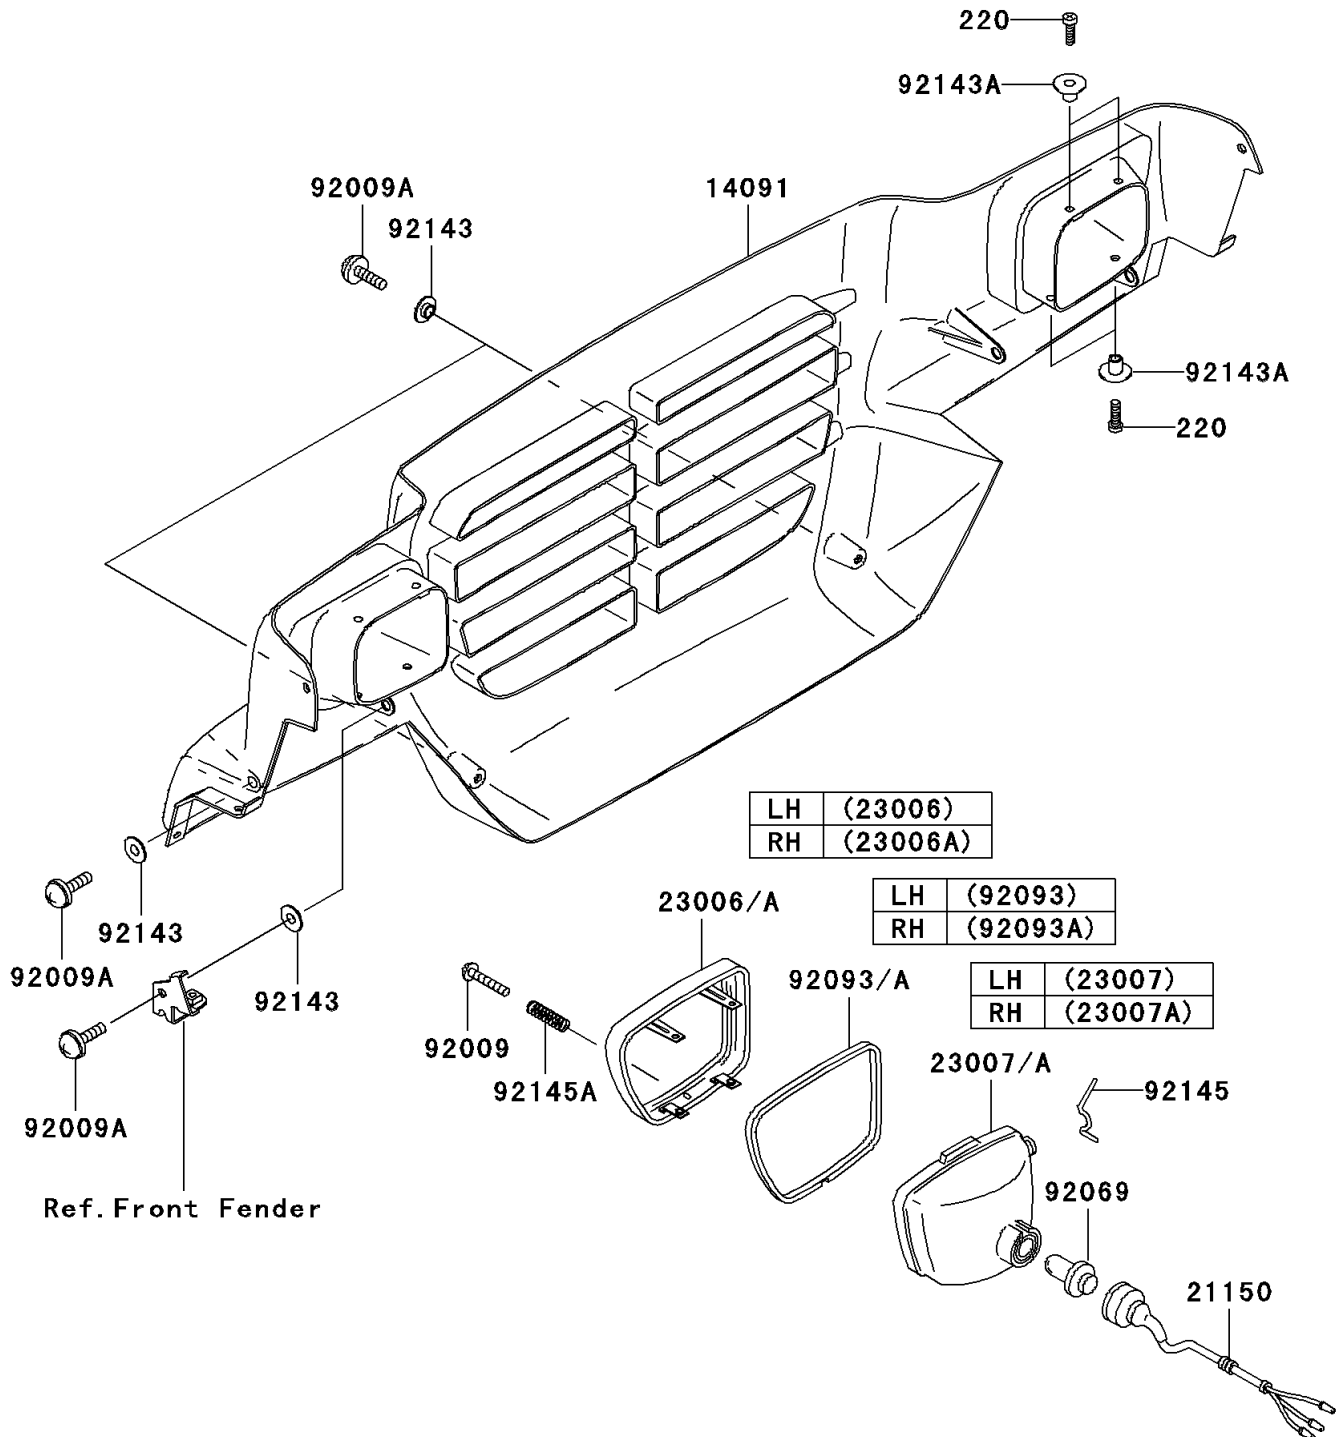

Mule 3010 Diesel 4X4

PARTS DIAGRAM

Headlight(s)

F2710

Mule 3010 Diesel 4X4

PARTS LIST

Headlight(s)

ITEM NAME	PART NUMBER	QUANTITY
SCREW-PAN-CROSS (Ref # 220)	220F0516	8
COVER,FRONT GRIL,F.BLACK (Ref # 14091)	14091-1225-6Z	1
CORD-ASSY,HEAD LAMP (Ref # 21150)	21150-1060	2
RIM-LAMP,LH (Ref # 23006)	23006-1075	1
RIM-LAMP,RH (Ref # 23006A)	23006-1076	1
LENS-COMP,HEAD LAMP,LH (Ref # 23007)	23007-1354	1
LENS-COMP,HEAD LAMP,RH (Ref # 23007A)	23007-1355	1
SCREW,TAPPING,4X30 (Ref # 92009)	92009-1139	2
SCREW,6X16 (Ref # 92009A)	92009-1621	6
BULB,12V 30/30W (Ref # 92069)	92069-1080	2
SEAL,HEAD LAMP,LH (Ref # 92093)	92093-1481	1
SEAL,HEAD LAMP,RH (Ref # 92093A)	92093-1482	1
COLLAR (Ref # 92143)	92143-1087	6
COLLAR (Ref # 92143A)	92143-1234	8
SPRING (Ref # 92145)	92145-1190	4
SPRING (Ref # 92145A)	92145-1230	2