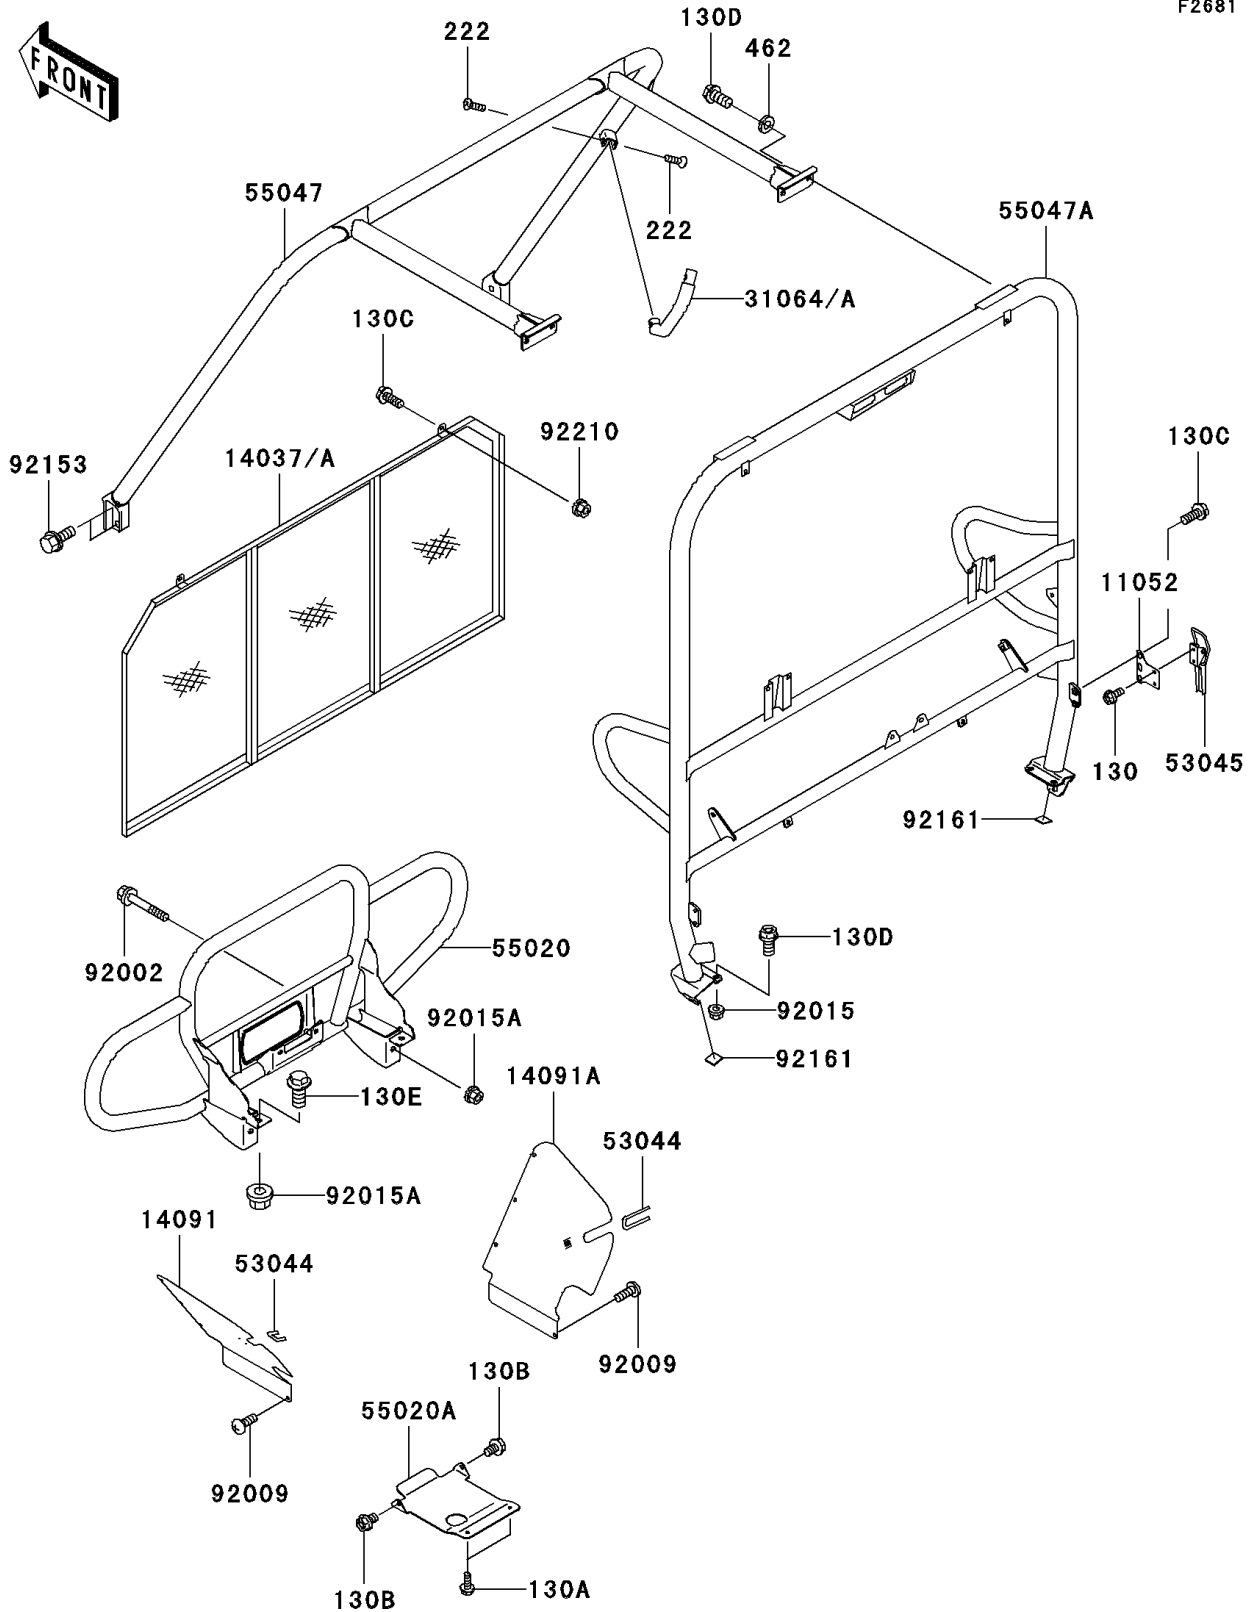

Mule 3010 Diesel 4X4

PARTS DIAGRAM

Guards/Cab Frame

F2681

Mule 3010 Diesel 4X4

PARTS LIST

Guards/Cab Frame

ITEM NAME

PART NUMBER

QUANTITY
