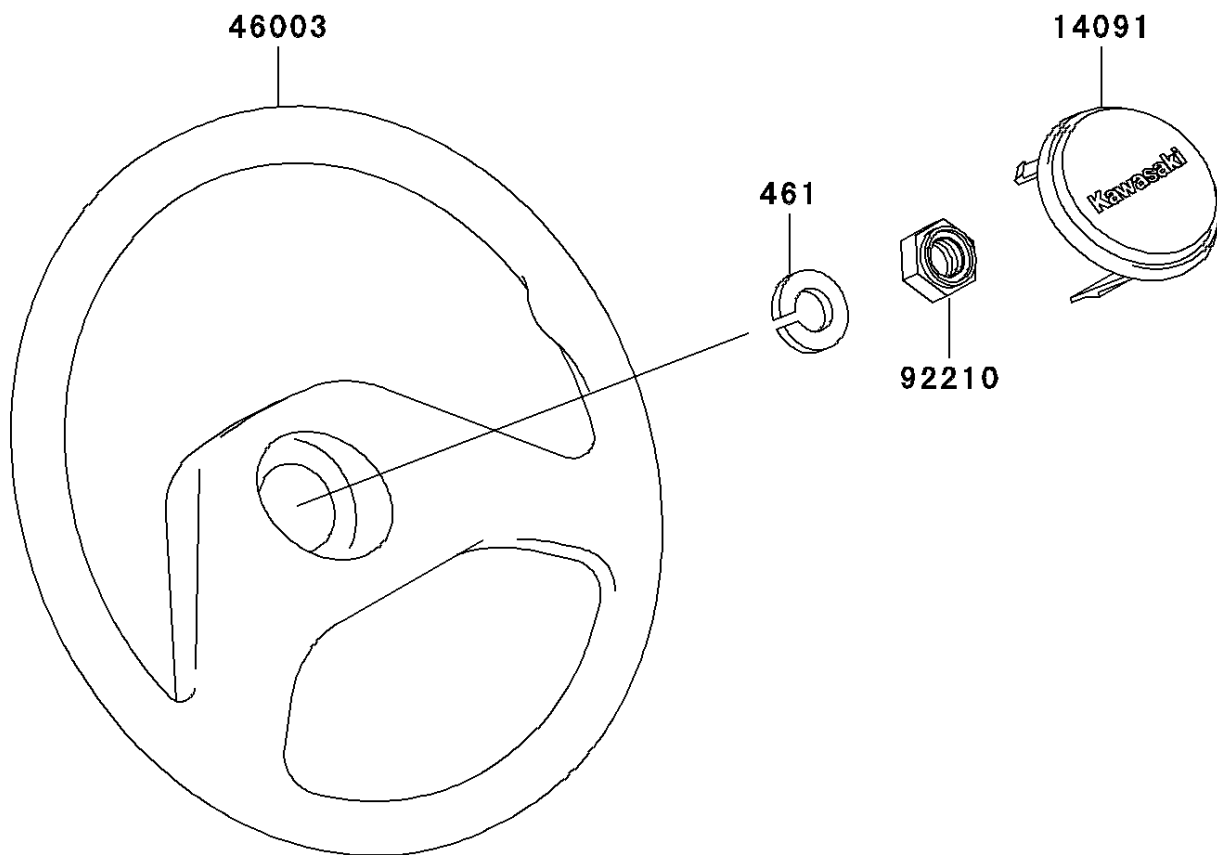

Mule 3010 Diesel 4X4

PARTS DIAGRAM

Steering Wheel

Kawasaki

Let the Good Times Roll®

F2311