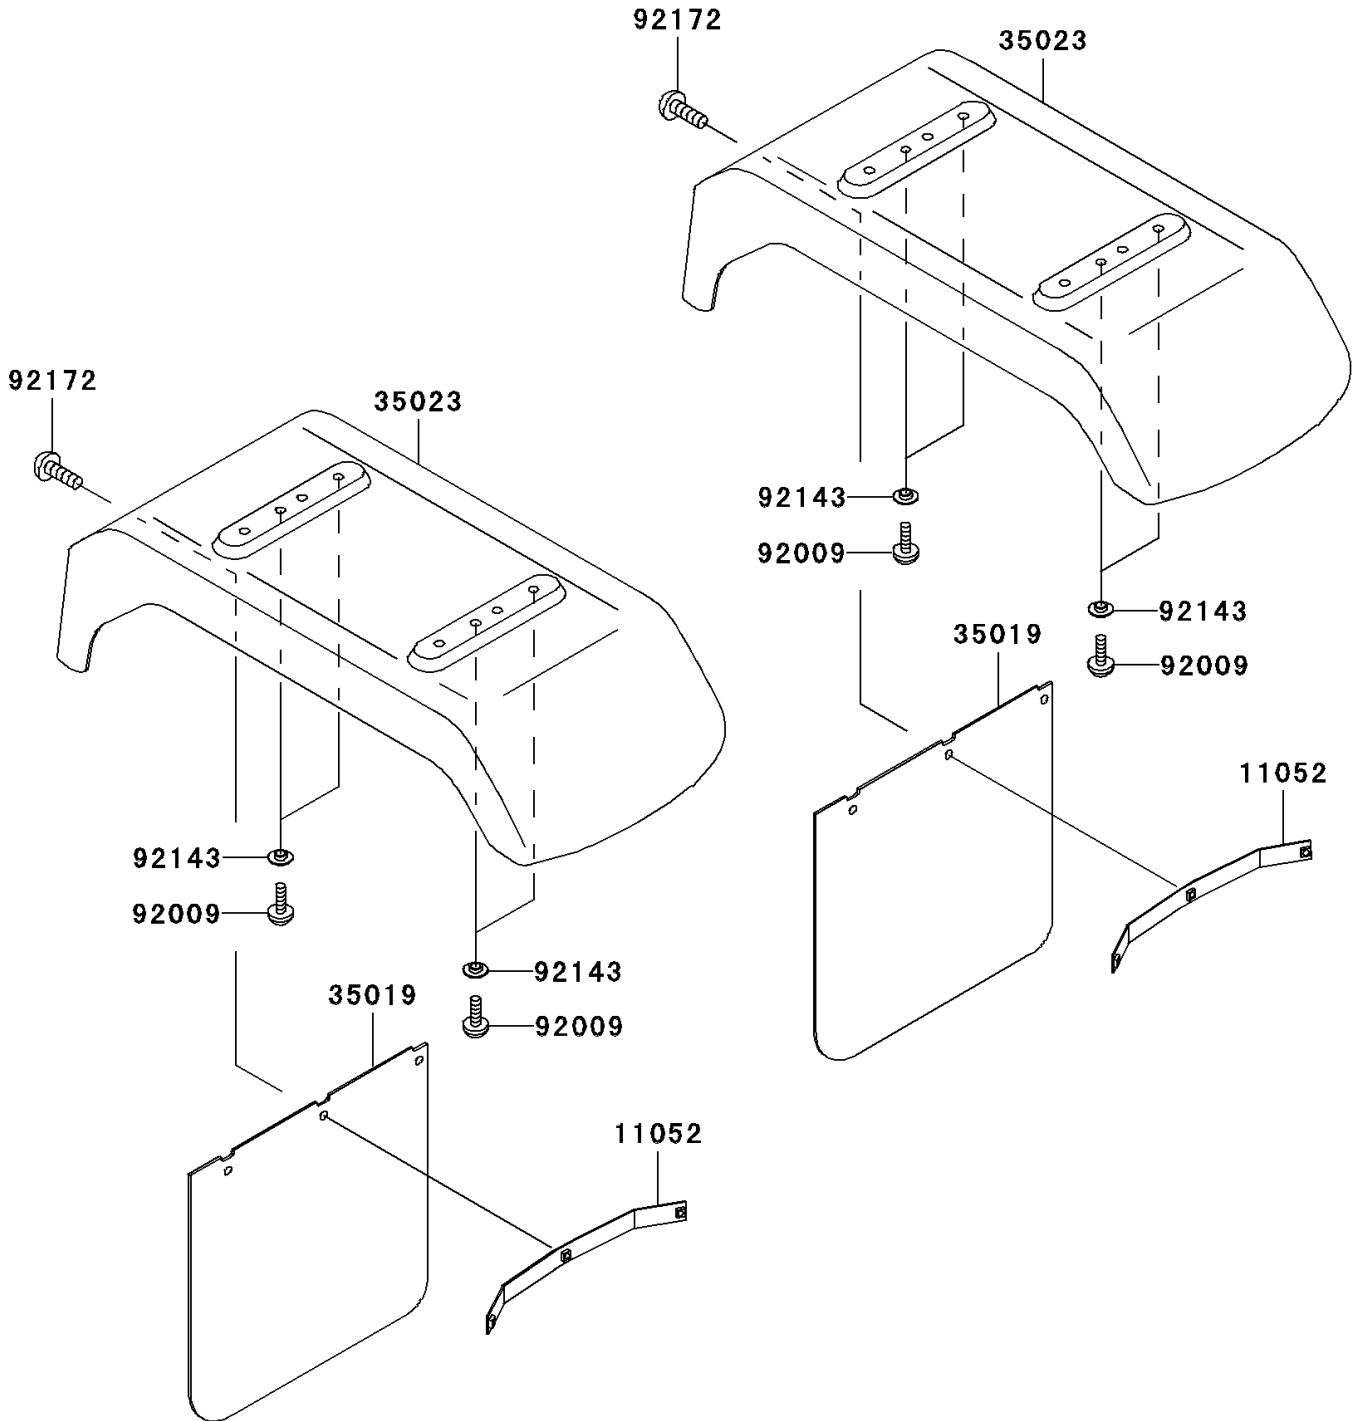

Mule 3010 Diesel 4X4

PARTS DIAGRAM

Rear Fender(s)

F2172

Mule 3010 Diesel 4X4

PARTS LIST

Rear Fender(s)

ITEM NAME	PART NUMBER	QUANTITY
BRACKET,REAR FLAP (Ref # 11052)	11052-1313	2
FLAP,REAR FENDER (Ref # 35019)	35019-1244	2
FENDER-REAR (Ref # 35023)	35023-1557	2
SCREW,TAPPING,6X16 (Ref # 92009)	92009-1166	8
COLLAR (Ref # 92143)	92143-1087	8
SCREW,6X14 (Ref # 92172)	92172-0004	6