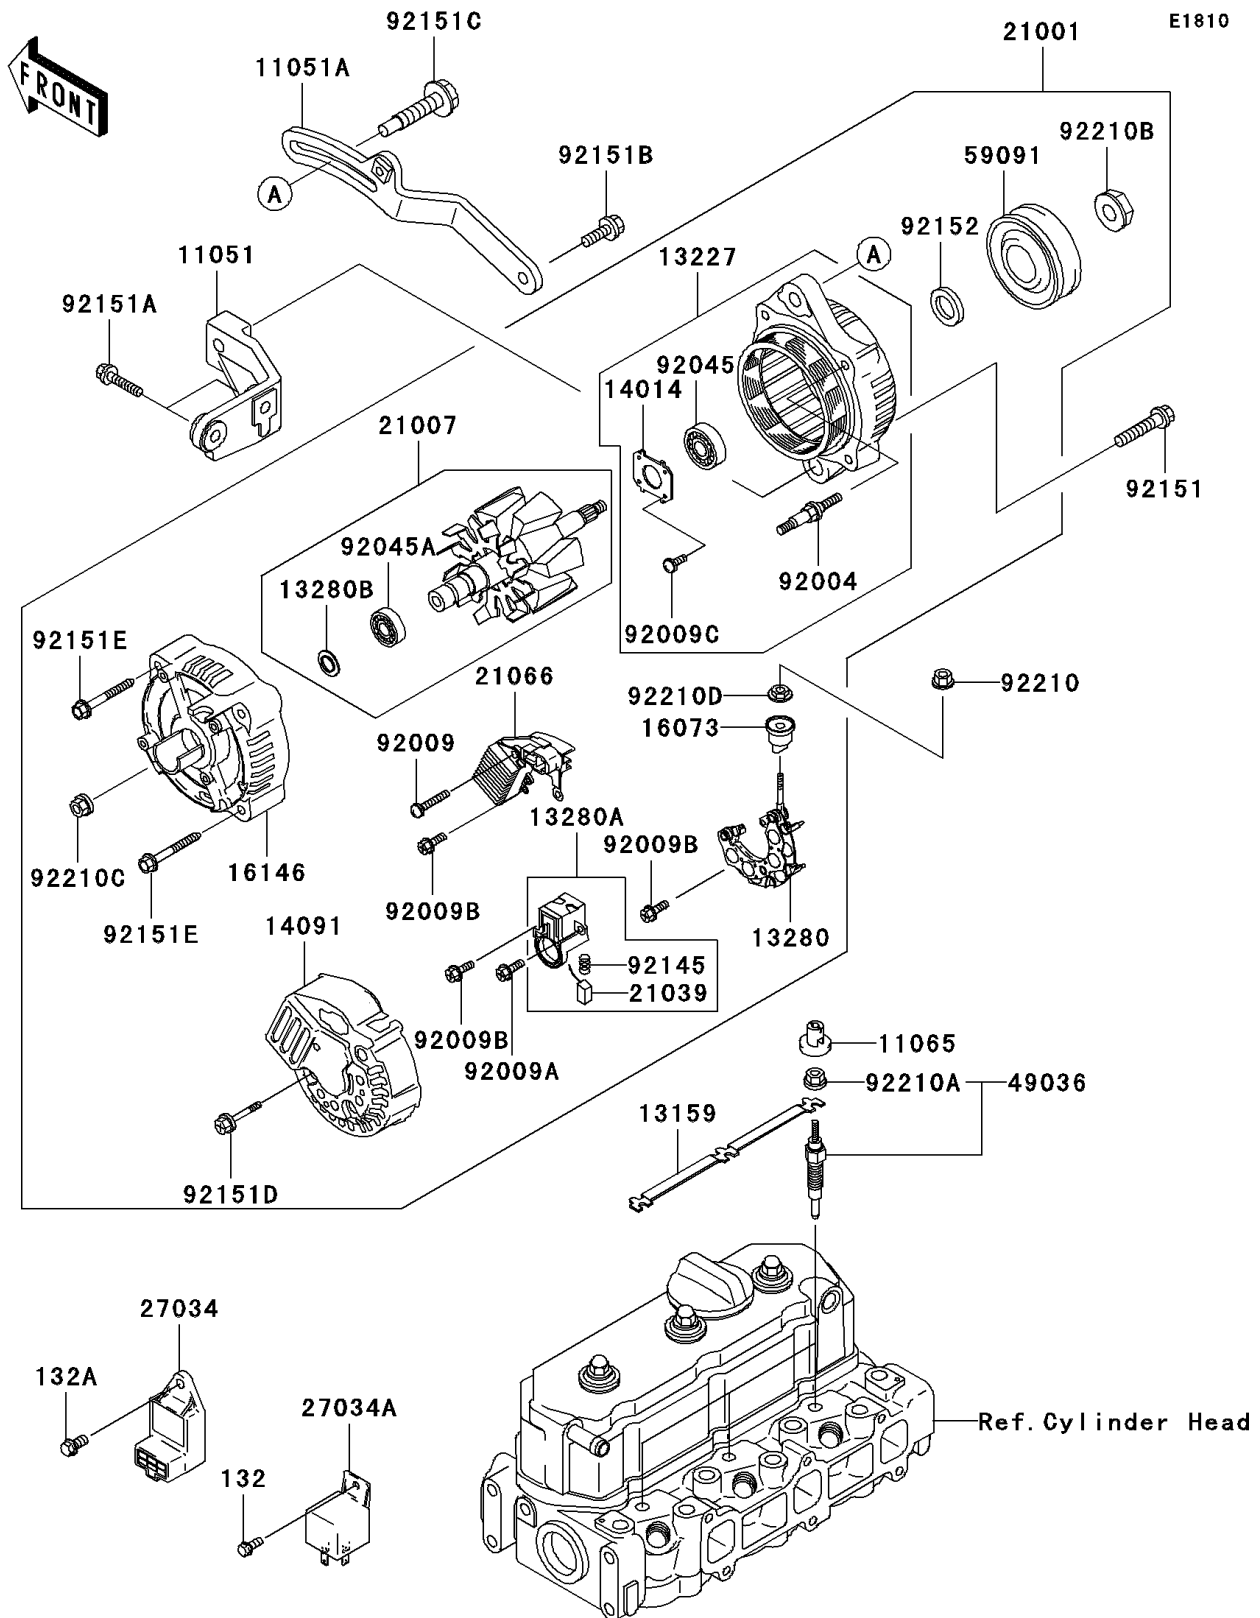

Mule 3010 Diesel 4X4

PARTS DIAGRAM

Generator