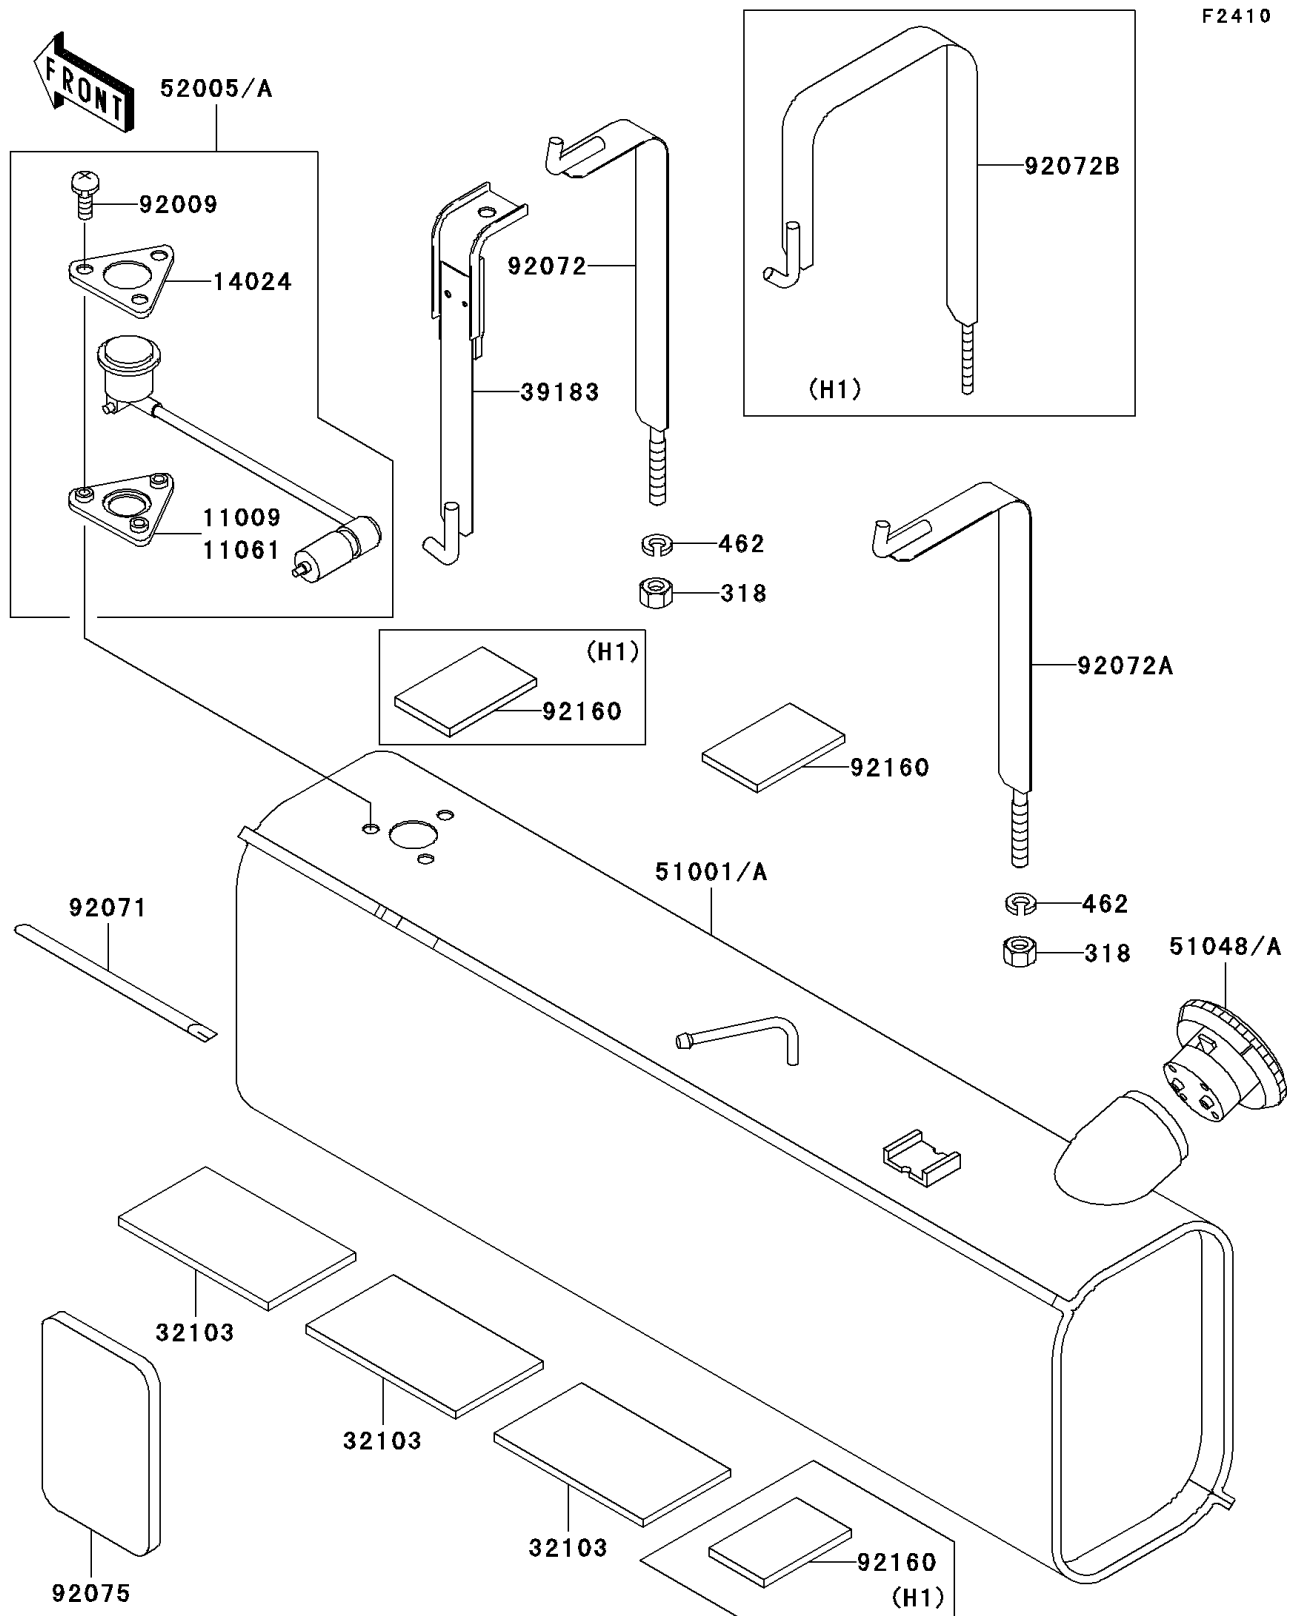

Mule 3010 4x4 Advantage Classic

PARTS DIAGRAM

Fuel Tank

Mule 3010 4x4 Advantage Classic

PARTS LIST

Fuel Tank

ITEM NAME	PART NUMBER	QUANTITY
-----------	-------------	----------
